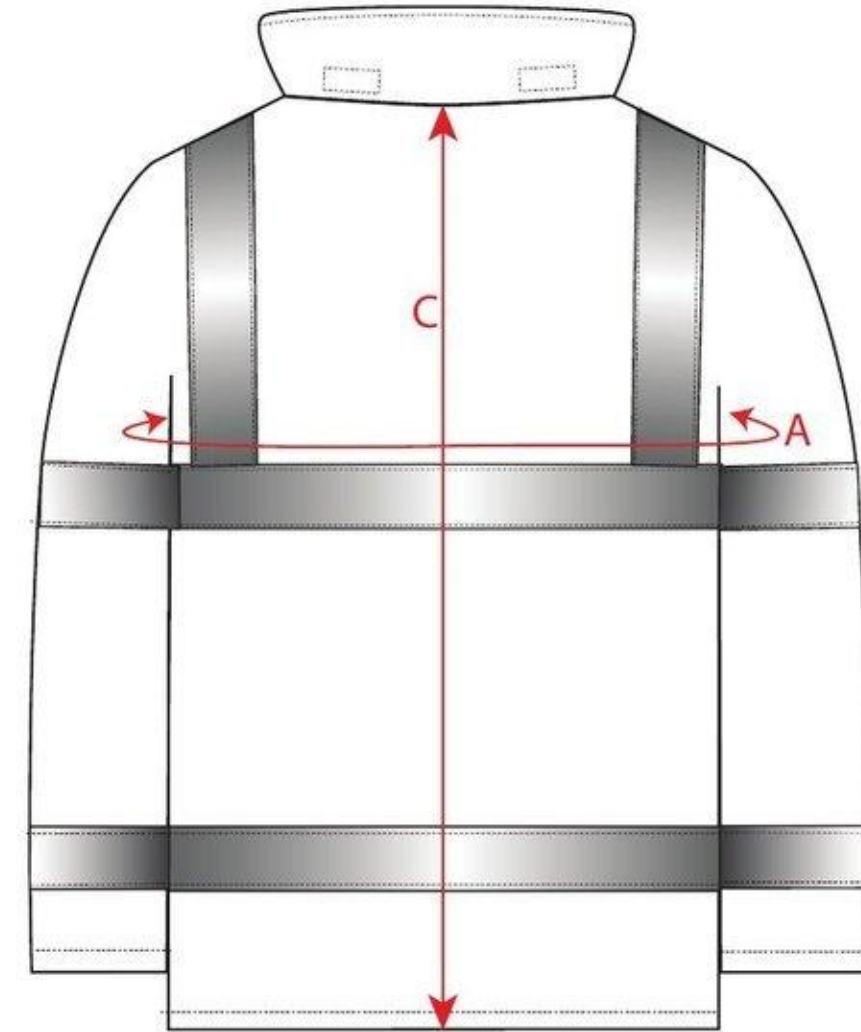

STYLE NO: S785

DESCRIPTION: Bizflame Rain Jacket to EN 343, EN 1149-3, EN13034, EN ISO 14116

FABRIC: 98% Polyester, 2% Carbon fibre

COLOUR: Red, Royal Blue, Navy

		XS	S	M	L	XL	XXL	3XL	4XL	5XL	6XL
Jacket Chest	A	110	118	126	134	142	150	158	166	178	190
Sleeve Length	B	88.5	90	91.5	93	94.5	96	97.5	98.5	99.5	100.5
Nape to Hem	C	80.5	81.5	82.5	83.5	84.5	85.5	86.5	87.5	88.5	89.5