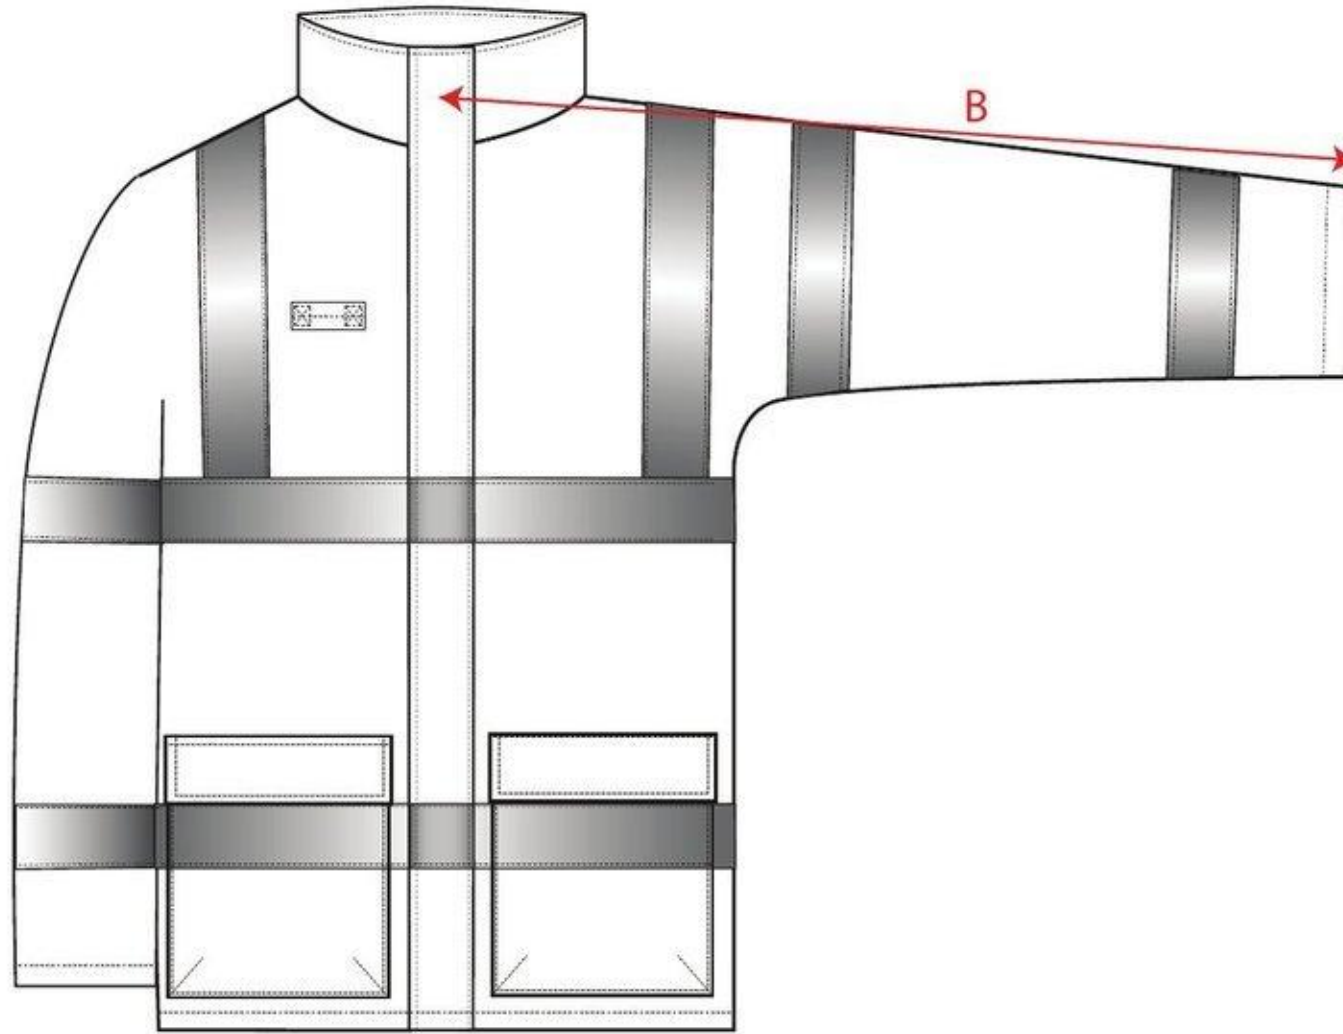

STYLE NO: S785

DESCRIPTION: Bizflame Rain Jacket to EN 343, EN 1149-3, EN13034, EN ISO 14116

FABRIC: 98% Polyester, 2% Carbon fibre

COLOUR: Red, Royal Blue, Navy

		XS	S	M	L	XL	XXL	3XL	4XL	5XL	6XL
Jacket Chest	A	110	118	126	134	142	150	158	166	178	190
Sleeve Length	B	88.5	90	91.5	93	94.5	96	97.5	98.5	99.5	100.5
Nape to Hem	C	80.5	81.5	82.5	83.5	84.5	85.5	86.5	87.5	88.5	89.5