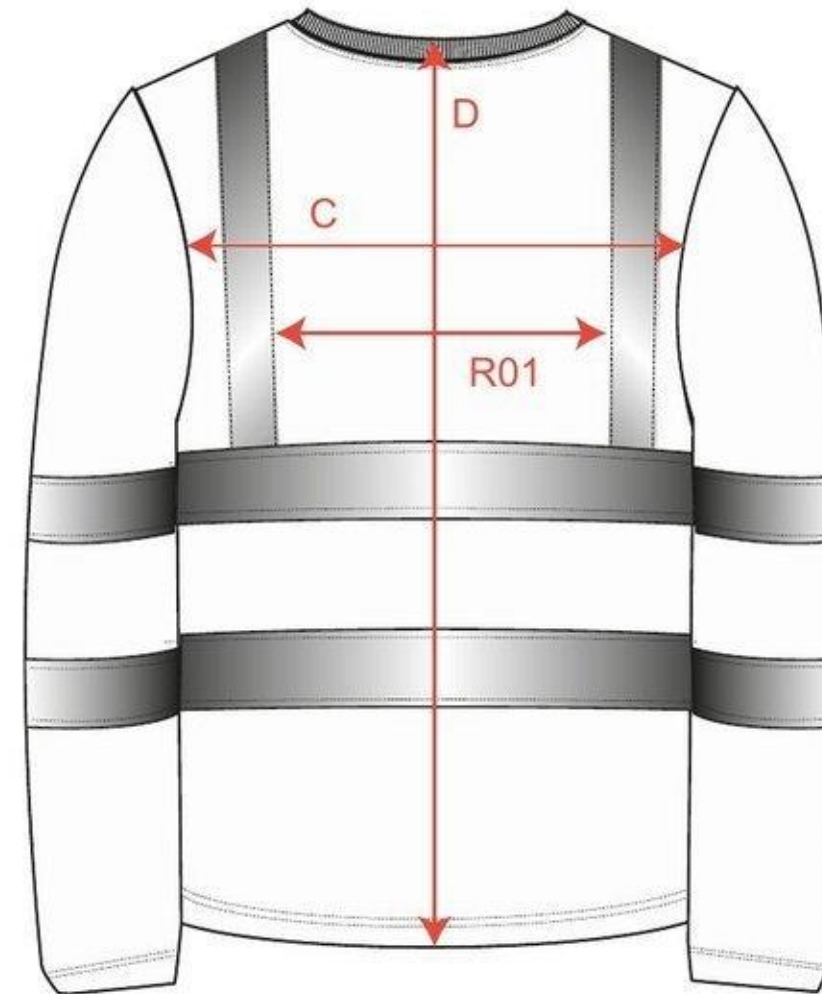

STYLE NO: S178

DESCRIPTION: **High Visibility Long Sleeved T-shirt**

MEASUREMENTS IN CM

		XS	S	M	L	XL	2XL	3XL	4XL	5XL
A	CHEST 2.5CM BELOW THE ARMHOLE	46	50	54	58	62.5	67	72	77	82
B	HEM WIDTH RELAXED	46	50	54	58	62.5	67	72	77	82
C	ACROSS BACK (16CM FROM CB NECK)	43	46	49	52	55.5	59	63	67	71
D	BODY LENGTH (CB NECK TO BACK HEM, INC COLLAR)	73	74	75	76	77	78	79	80	81
R01	DISTANCE BETWEEN VERTICAL TAPES	22	23	24	25	26	27	28	29	30