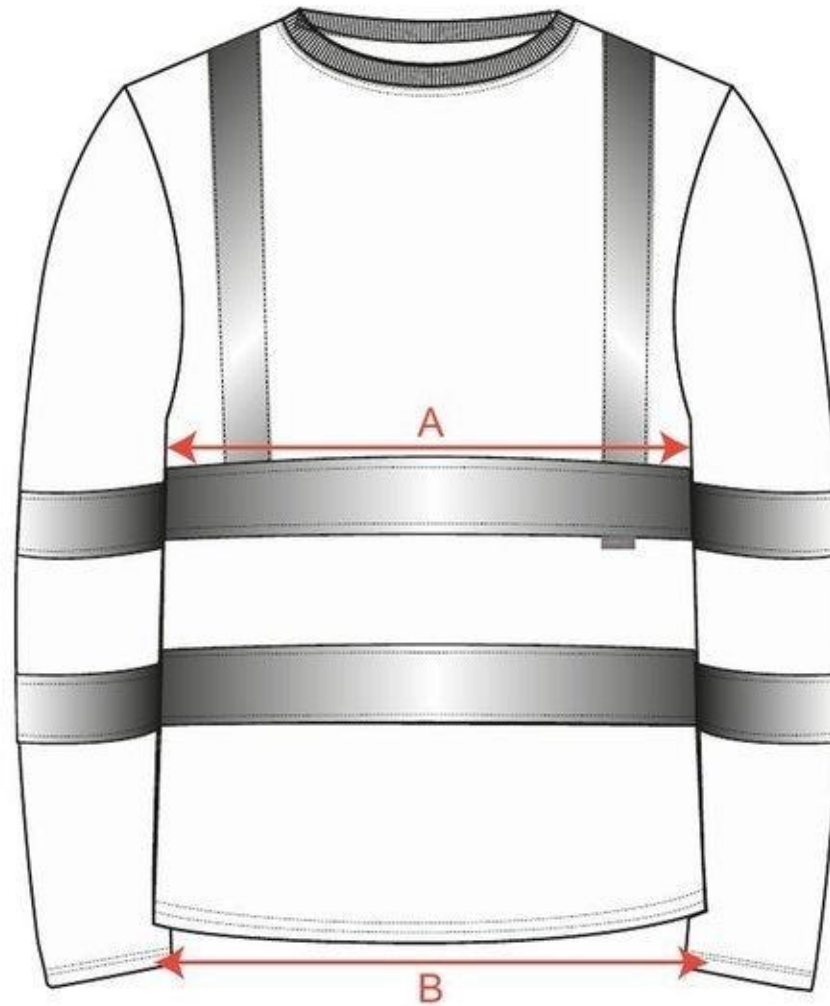

STYLE NO: S178

DESCRIPTION: **High Visibility Long Sleeved T-shirt**

MEASUREMENTS IN CM

		XS	S	M	L	XL	2XL	3XL	4XL	5XL
A	CHEST 2.5CM BELOW THE ARMHOLE	46	50	54	58	62.5	67	72	77	82
B	HEM WIDTH RELAXED	46	50	54	58	62.5	67	72	77	82
C	ACROSS BACK (16CM FROM CB NECK)	43	46	49	52	55.5	59	63	67	71
D	BODY LENGTH (CB NECK TO BACK HEM, INC COLLAR)	73	74	75	76	77	78	79	80	81
R01	DISTANCE BETWEEN VERTICAL TAPES	22	23	24	25	26	27	28	29	30