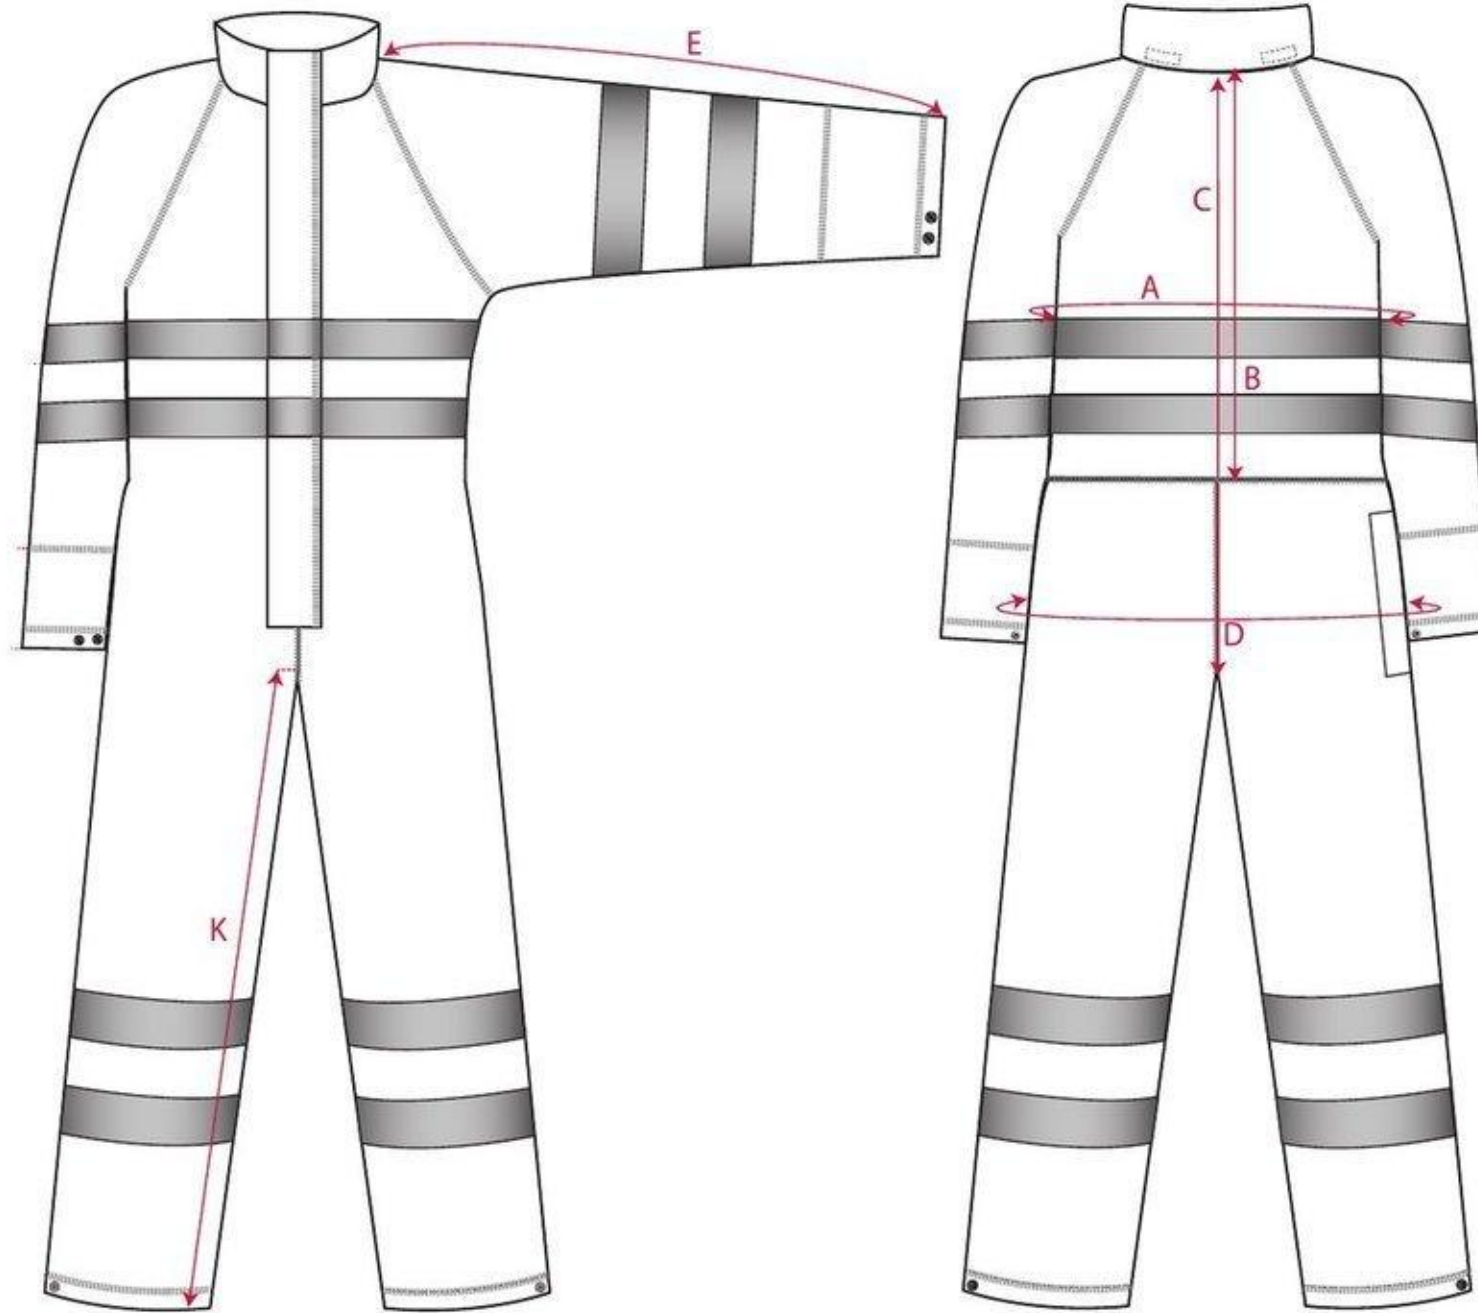

STYLE NO: S495

DESCRIPTION: Sealtex Ultra Coveralls

MEASUREMENT IN CM		SML	MED	LRG	XL	XXL	3XL	4XL	5XL
TOTAL CHEST MEASUREMENT	A	116	124	132	140	148	156	164	172
BACK NECK TO WAIST	B	51	52	53	54	55	56	57	58
BACK NECK TO TRUE CROTCH	C	91	93	95	97	99	101	103	105
SEAT 20CM FROM CROTCH	D	116	124	132	140	148	156	164	172
SLEEVE LENGTH (COLLAR - CUFF)	E	77	79.5	82	84.5	87	89.5	92	94.5
INSIDE LEG (31" Leg)	K	78	78	78	78	78	78	78	78