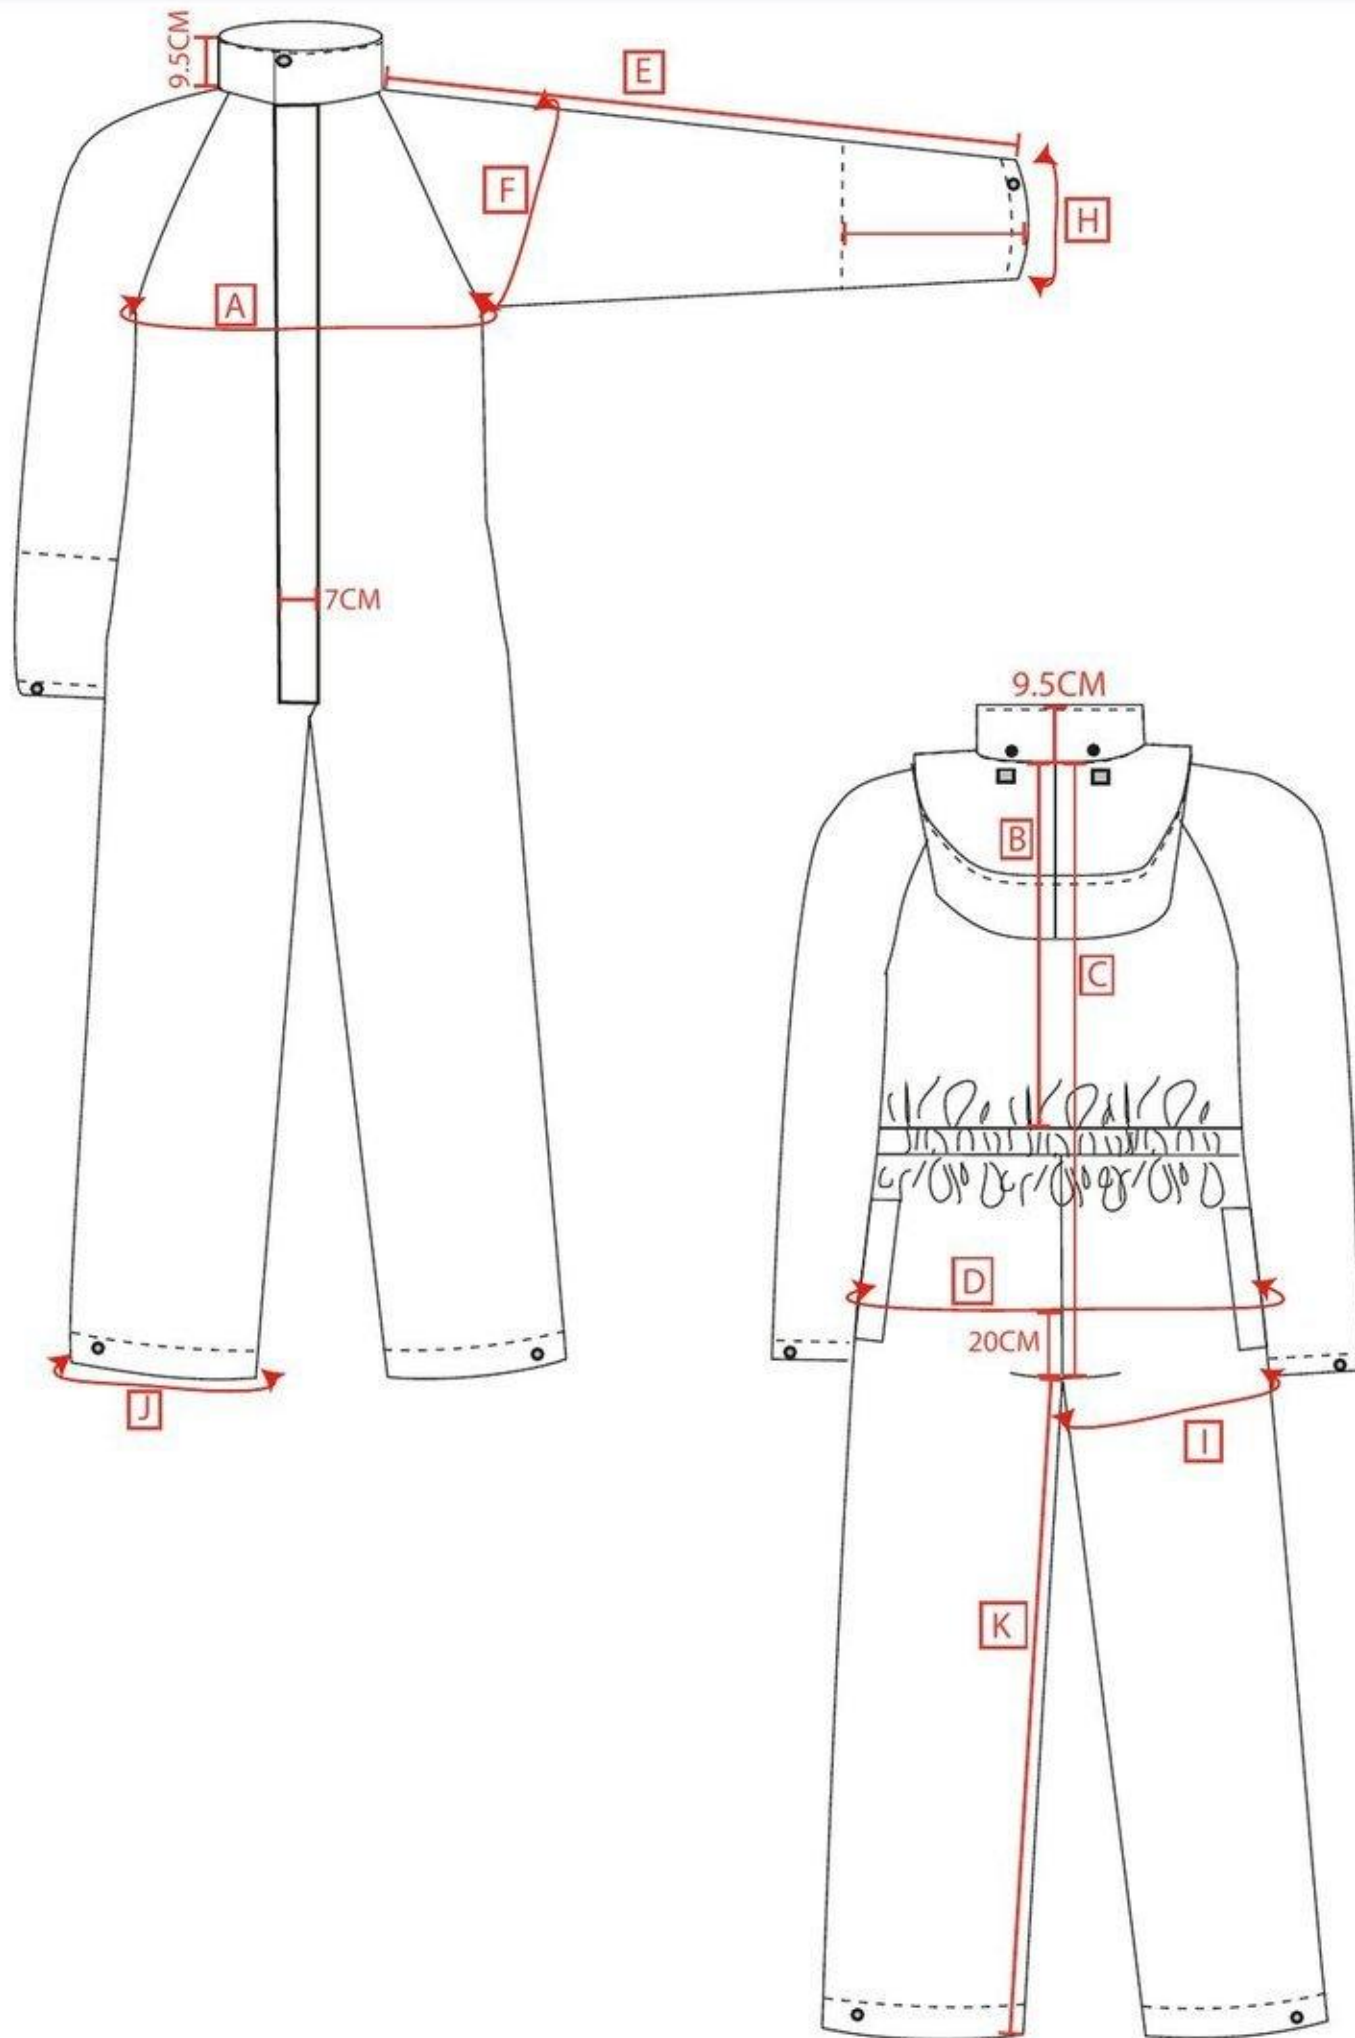

PORTWEST®

STYLE S452
NO:

DESCRIPTION: Sealtex Boilersuit

	M	L	XL	XXL	3XL
Total Chest Measurement	124	132	140	148	156
Back Neck to True Crotch	98	99	100	101	102
Seat 20cm from Crotch	124	132	140	148	156
Sleeve Length (Collar to Cuff)	79.5	82	84.5	87	89.5
Arm Hole Depth	64	65	66	67	68
Outer Cuff	33.5	34	34.5	35	35.5
Inside Leg (31" Leg)	78	78	78	78	78
Waist Relaxed	100	108	116	124	132
Waist Stretched	118	126	134	142	150