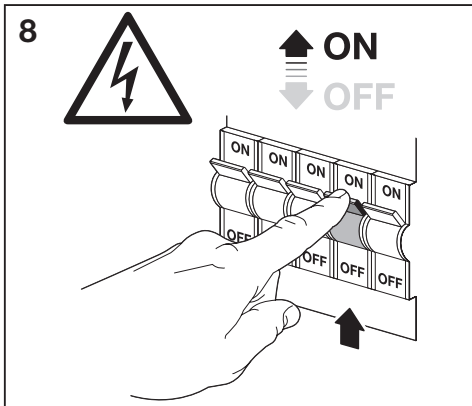

LEDVANCE SASU
CQM, 5 rue d'Altorf
67120 Molsheim France
www.ledvance.com

C10449057
G11248937
19.09.25

© LEDVANCE Ltd, Sterling House,
810 Mandarin Court, Warrington,
Cheshire, WA1 1GG, United Kingdom