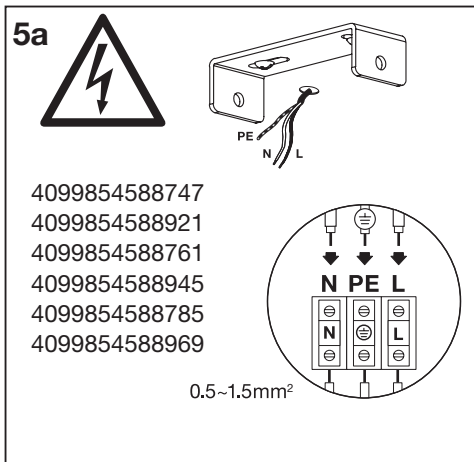

# MULTIHEAD SPOT SECTORAL

	EAN	W <sub>MAX.</sub> LED	ΔT (°C)	IP	V~	Hz	Person icon
LED SPOT SECTORAL 1XGU10 GD/BK	4099854588747	1x6.0	-20...+40	20	220-240	50/60	204g
LED SPOT SECTORAL 2XGU10 GD/BK	4099854588761	2x6.0	-20...+40	20	220-240	50/60	437g
LED SPOT SECTORALPEND2XGU10GD/BK	4099854588785	2x6.0	-20...+40	20	220-240	50/60	440g
LED SPOT SECTORAL 3XGU10GD/BK	4099854588822	3x6.0	-20...+40	20	220-240	50/60	585g
LED SPOT SECTORALPEND3XGU10GD/BK	4099854588846	3x6.0	-20...+40	20	220-240	50/60	787g
LED SP SECTORALPENDCN3XGU10GD/BK	4099854588860	3x6.0	-20...+40	20	220-240	50/60	710g
LED SPOT SECTORAL 4XGU10 GD/BK	4099854588884	4x6.0	-20...+40	20	220-240	50/60	753g
LED SPOT SECTORALPEND4XGU10GD/BK	4099854588907	4x6.0	-20...+40	20	220-240	50/60	1065g

	L	W	H	D1	D2
LED SPOT SECTORAL 1XGU10 GD/BK/WT	87	85	116	85	59
LED SPOT SECTORAL 2XGU10 GD/BK/WT	300	116	166	100	59
LED SPOT SECTORALPEND2XGU10GD/BK/WT	210	65	1100	-	59
LED SPOT SECTORAL 3XGU10GD/BK/WT	420	116	166	100	59
LED SPOT SECTORALPEND3XGU10GD/BK/WT	370	60	1100	-	59
LED SP SECTORALPENDCN3XGU10GD/BK/WT	-	-	1100	203	59
LED SPOT SECTORAL 4XGU10 GD/BK/WT	580	116	147	100	59
LED SPOT SECTORALPEND4XGU10GD/BK/WT	490	60.00	1100	-	59