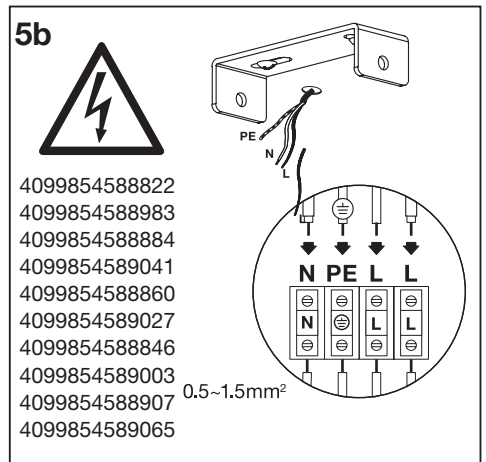

# MULTIHEAD SPOT SECTORAL

	EAN	W <sub>MAX.</sub> LED	ΔT (°C)	IP	V~	Hz	Person icon
LED SPOT SECTORAL 1XGU10 GD/BK	4099854588747	1x6.0	-20...+40	20	220-240	50/60	204g
LED SPOT SECTORAL 2XGU10 GD/BK	4099854588761	2x6.0	-20...+40	20	220-240	50/60	437g
LED SPOT SECTORALPEND2XGU10GD/BK	4099854588785	2x6.0	-20...+40	20	220-240	50/60	440g
LED SPOT SECTORAL 3XGU10GD/BK	4099854588822	3x6.0	-20...+40	20	220-240	50/60	585g
LED SPOT SECTORALPEND3XGU10GD/BK	4099854588846	3x6.0	-20...+40	20	220-240	50/60	787g
LED SP SECTORALPENDCN3XGU10GD/BK	4099854588860	3x6.0	-20...+40	20	220-240	50/60	710g
LED SPOT SECTORAL 4XGU10 GD/BK	4099854588884	4x6.0	-20...+40	20	220-240	50/60	753g
LED SPOT SECTORALPEND4XGU10GD/BK	4099854588907	4x6.0	-20...+40	20	220-240	50/60	1065g

	L	W	H	D1	D2
LED SPOT SECTORAL 1XGU10 GD/BK/WT	87	85	116	85	59
LED SPOT SECTORAL 2XGU10 GD/BK/WT	300	116	166	100	59
LED SPOT SECTORALPEND2XGU10GD/BK/WT	210	65	1100	-	59
LED SPOT SECTORAL 3XGU10GD/BK/WT	420	116	166	100	59
LED SPOT SECTORALPEND3XGU10GD/BK/WT	370	60	1100	-	59
LED SP SECTORALPENDCN3XGU10GD/BK/WT	-	-	1100	203	59
LED SPOT SECTORAL 4XGU10 GD/BK/WT	580	116	147	100	59
LED SPOT SECTORALPEND4XGU10GD/BK/WT	490	60.00	1100	-	59