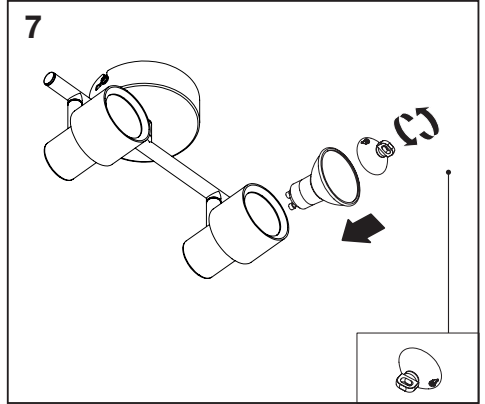

LEDVANCE SASU
CQM, 5 rue d'Altorf
67120 Molsheim France
www.ledvance.com

C10449057
G11248937
19.09.25

© LEDVANCE Ltd, Sterling House,
810 Mandarin Court, Warrington,
Cheshire, WA1 1GG, United Kingdom