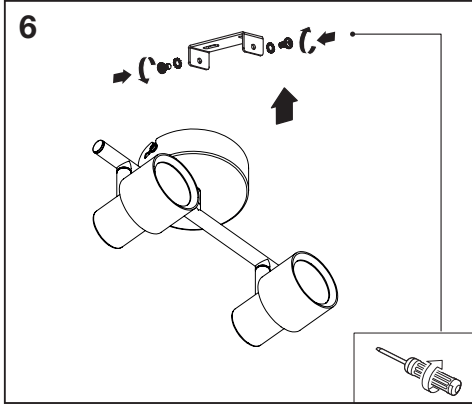

LEDVANCE SASU
CQM, 5 rue d'Altorf
67120 Molsheim France
www.ledvance.com

C10449057
G11248937
19.09.25

© LEDVANCE Ltd, Sterling House,
810 Mandarin Court, Warrington,
Cheshire, WA1 1GG, United Kingdom