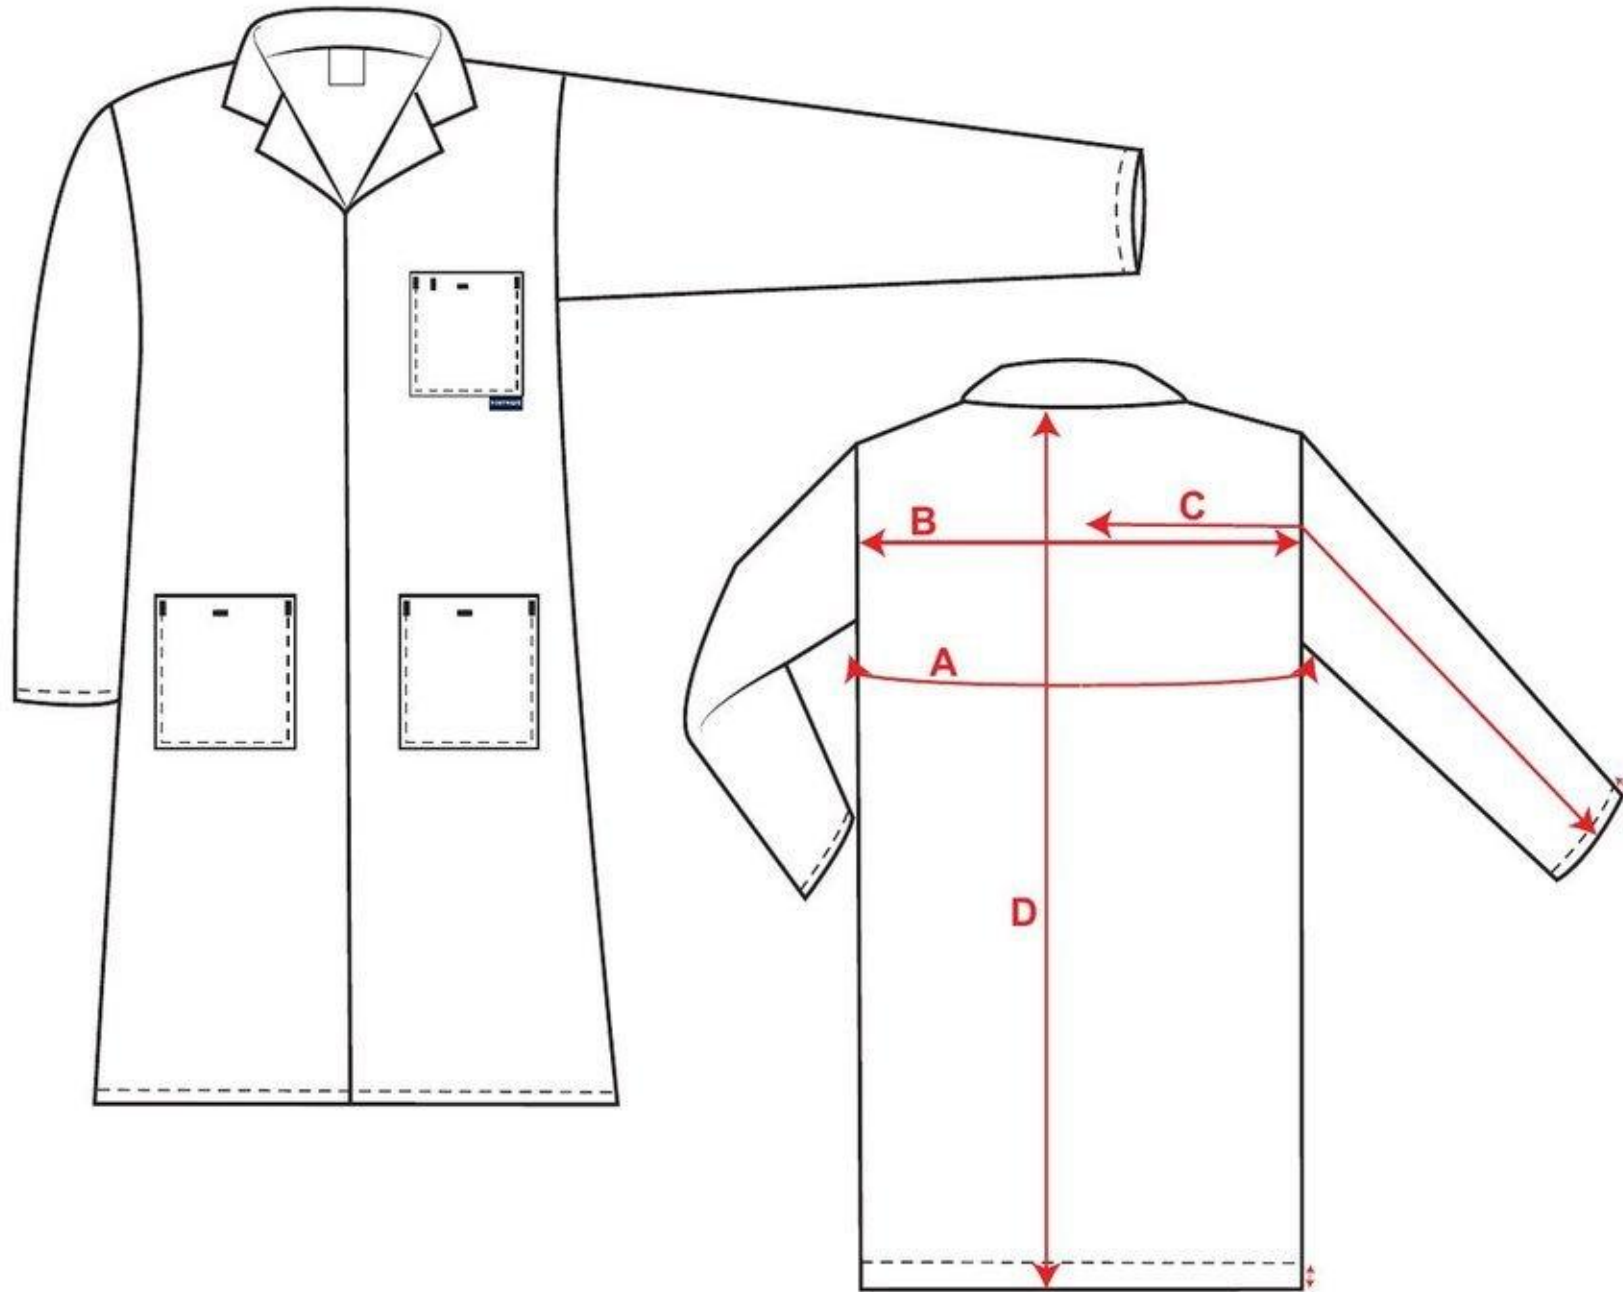

STYLE NO: 2852

DESCRIPTION: Standard Coat - ISO 13688

Measurements

AREA		XXS	XS	S	M	L	XL	XXL	XXXL	4XL	5XL
Chest	A	92	100	108	116	124	136	144	152	160	172
Across Back	B	39	41	43	45	47	50	52	54	56	59
from 12cm below neck											
Sleeve length	C	81	82	83	84	85	86	87	88	89	90
from 12cm below neck											
Jacket Length	D	100	100	100	100	100	100	100	100	100	100