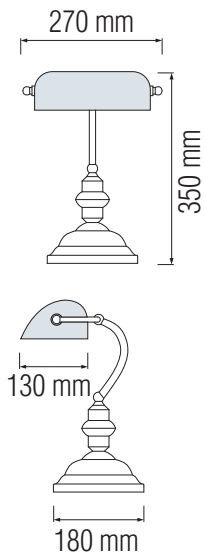

# DESK LAMP

Product&amp;Family Code: 048 014 0060

**SİMGE**

GREEN

BLUE

## Technical Data

Voltage (V)	220-240V
Product Wattage (W)	Max. 60W
Lamp Type	E27
WEEE Regulation Appropriate	Yes
Operation Temperature	-20 / +40
Materials	Metal + Glass
Protection Class	II
Dimmable	No
EEI	-
IP Rating	20

## Technical Drawing