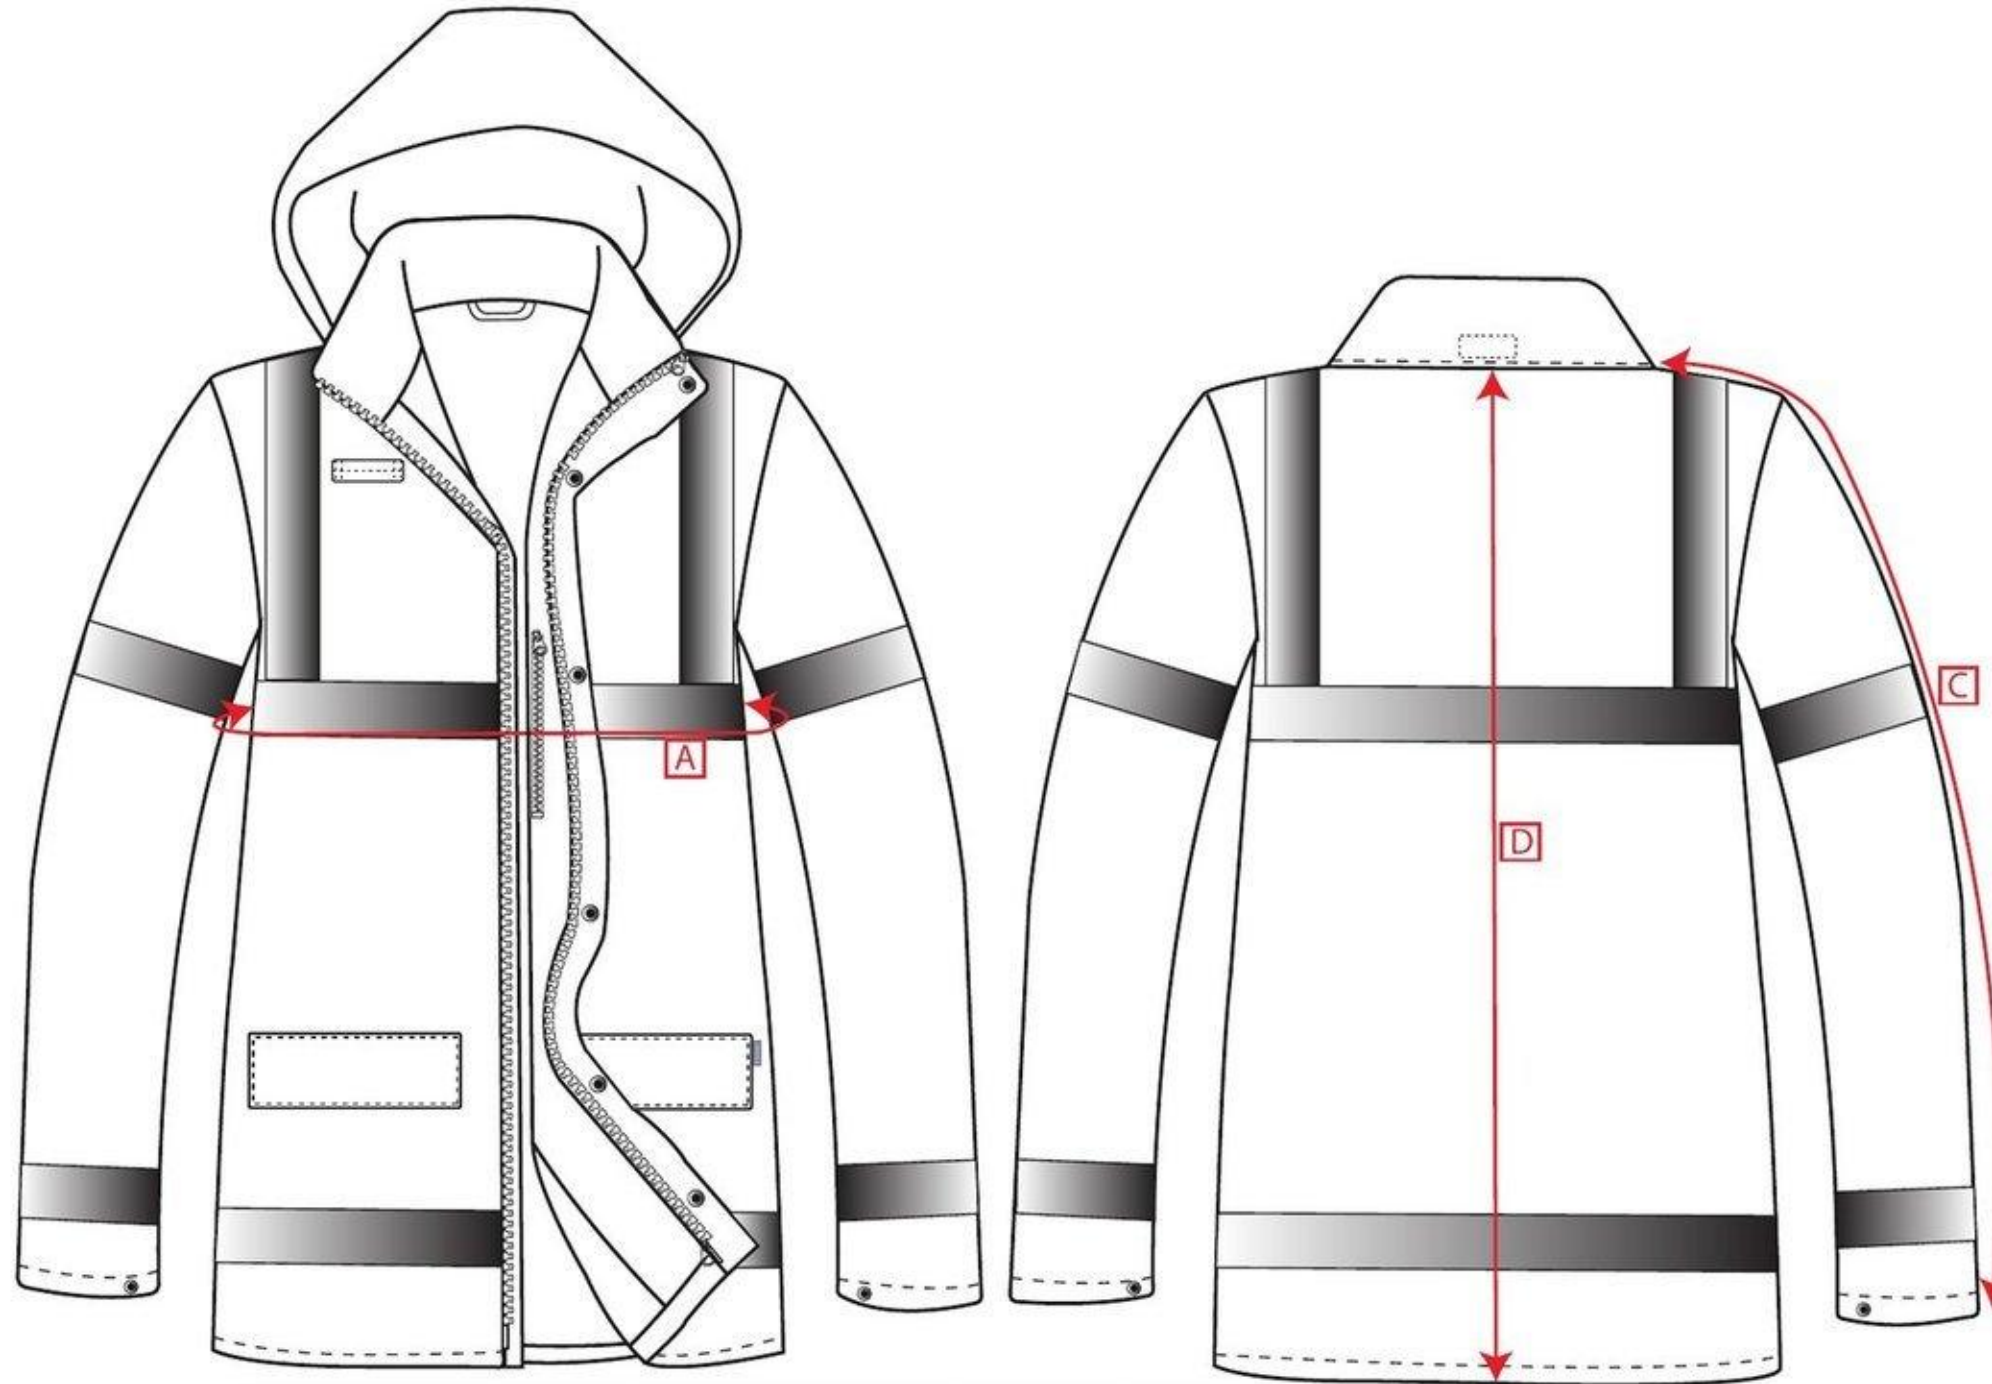

STYLE NO: S431

DESCRIPTION: Iona 3in1 Traffic Jacket

OUTERSHELL JACKET

Measurements		S	M	L	XL	2XL	3XL
To Fit Chest:		92-96	100-104	108-112	116-124	128-132	136-144
Jacket Chest	A	118	126	134	142	150	158
Collar to Cuff	B	82	83	84	85	86	87
Centre Back to Hem	C	83	84	85	86	87	88