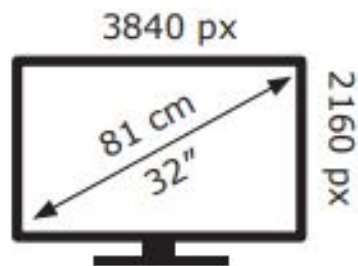

ENERG

ASUS

PA329CV

42 kWh/1000h

ABCDEF**G**

80 kWh/1000h

2019/2013