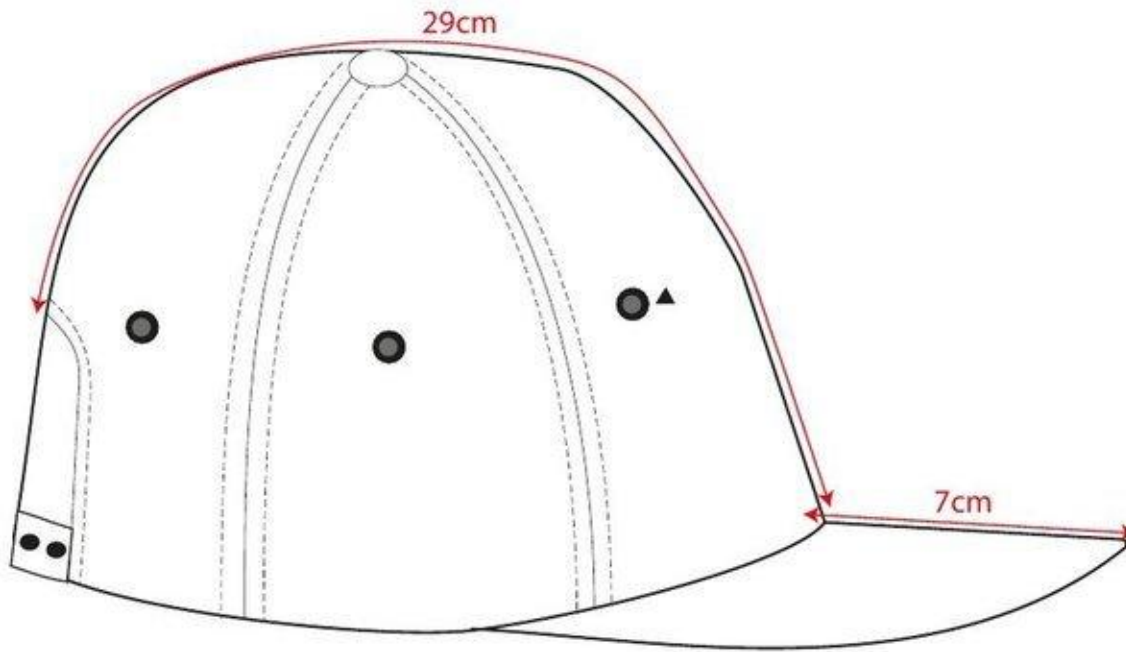

STYLE NO: **B010**

DESCRIPTION: **Six Panel Baseball Cap**

### SIDE VIEW

### INTERNAL VIEW