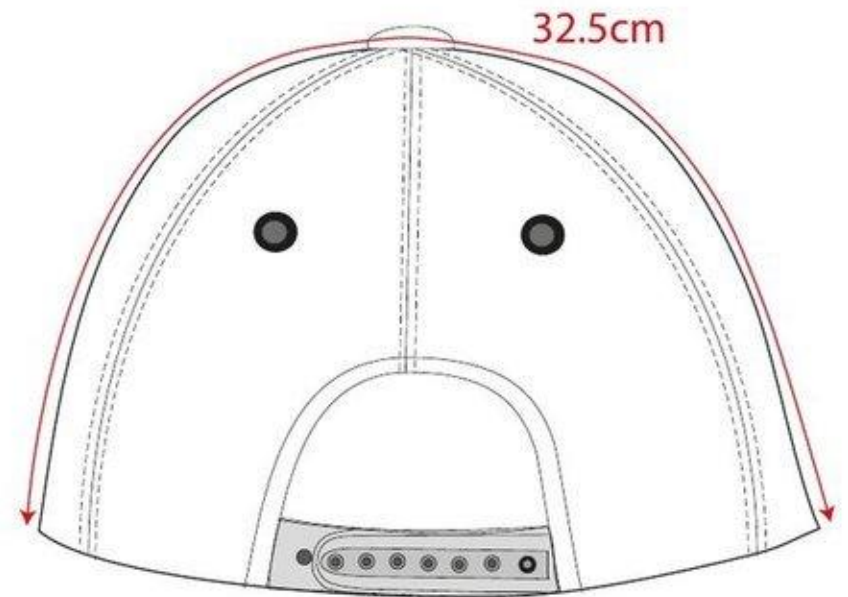

STYLE NO: **B010**

DESCRIPTION: **Six Panel Baseball Cap**

### SIDE VIEW

### INTERNAL VIEW