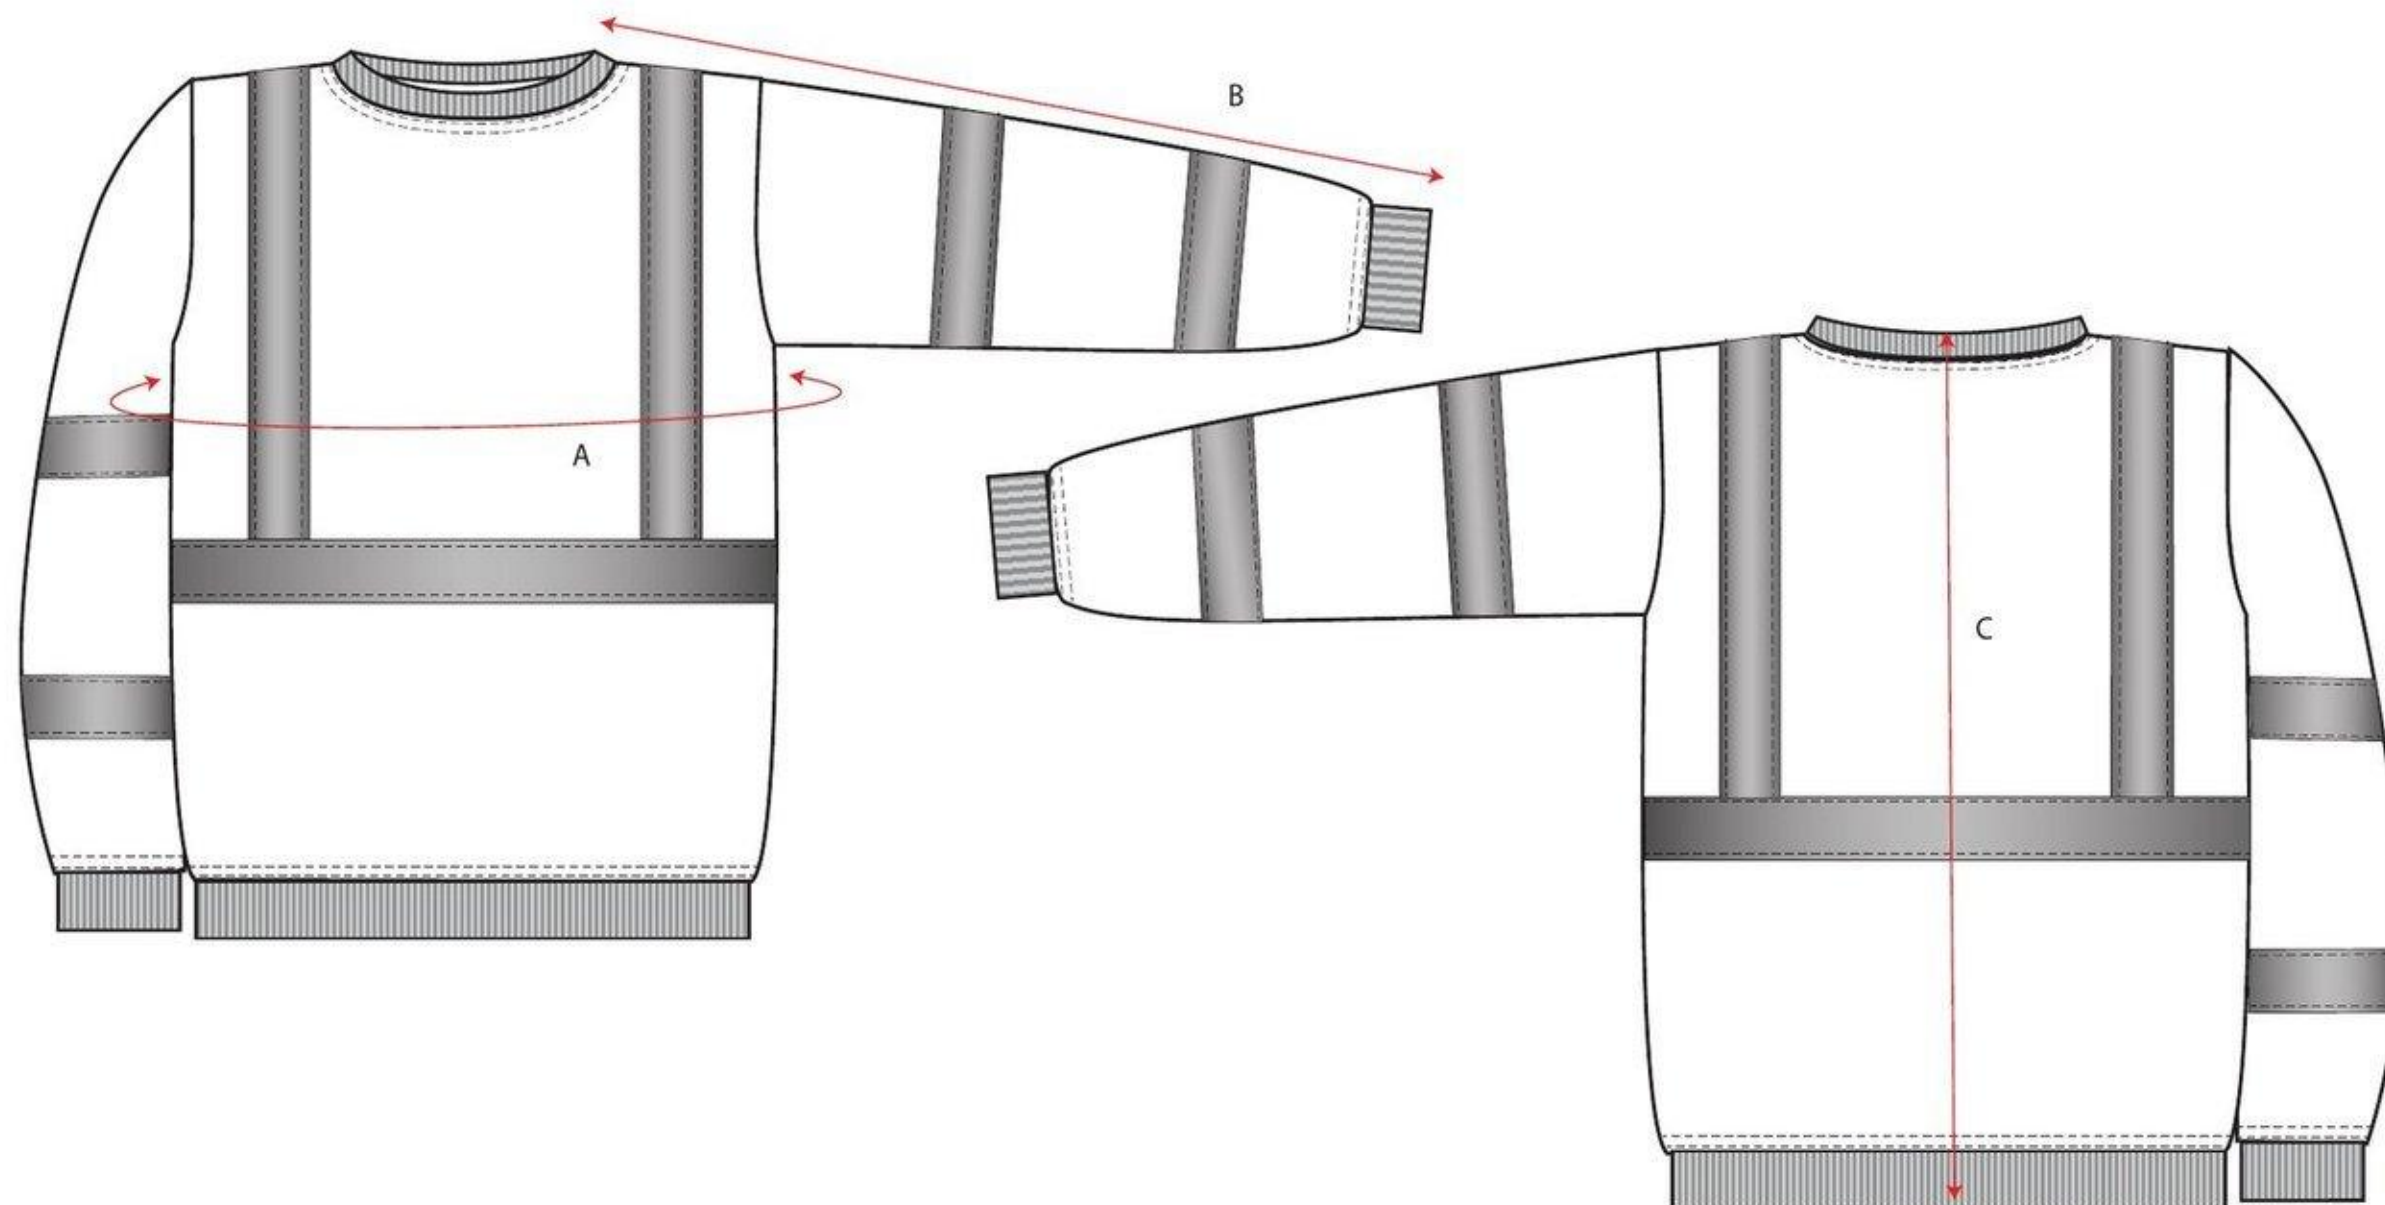

STYLE NO: FR72

DESCRIPTION: Modafume HiVis FR Sweatshirt

FABRIC: 60% Modacrylic 39% Cotton
1% Carbon Fibre 300gm

COLOUR: Vi Vis Flouresent Yellow

AREA	Code	Small	Medium	Large	XL	XXL	3XL	4XL	5XL
Chest	A	108	117	126	135	144	153	162	171
Sleeve Length - <i>Incl. Collar & Cuff</i>	B	80	81	82	83	84	85	86	87
Back Length - <i>incl. collar & waistband</i>	C	76	76	76	76	76	78	78	80