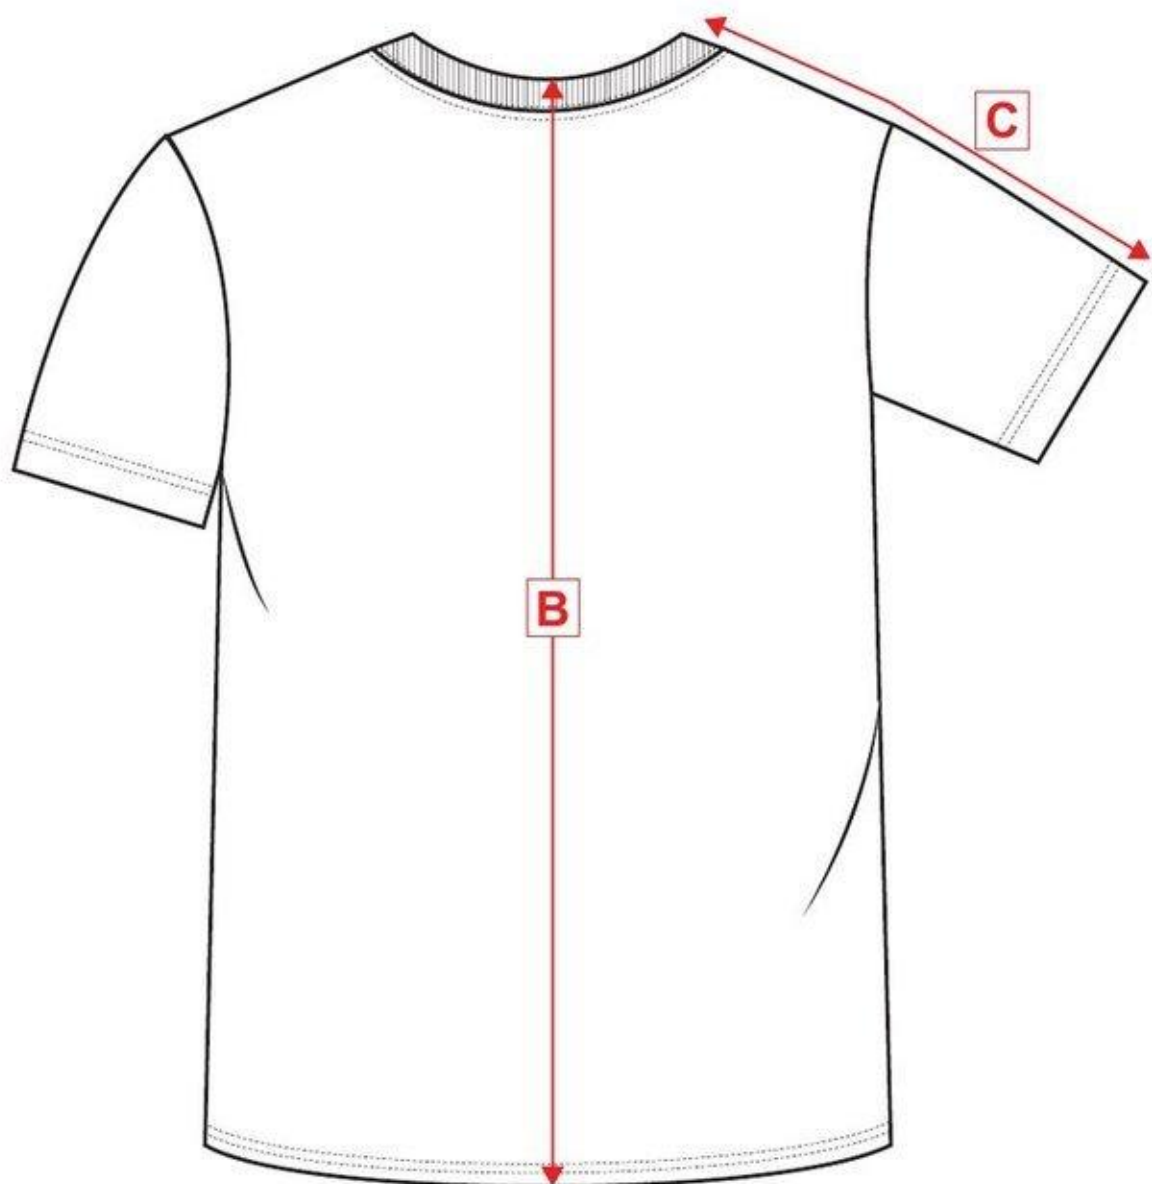

STYLE NO: B195

DESCRIPTION: Premium T-Shirt

### Measurements

(Fully Relaxed Fabric In Cm's)

AREA	Code	XS	SMALL	MEDIUM	LARGE	X-LARGE	XX-LARGE	3XL	4XL	5XL	Tolerance Plus
<b>Chest</b>	<b>A</b>	88	96	104	112	120	128	136	144	152	1.5
<b>Back Length</b> <i>Include Collar</i>	<b>B</b>	70	72	74	76	78	80	82	84	86	1
<b>Sleeve Length</b> <i>Include Collar</i>	<b>C</b>	37	39	41	43	45	47	49	51	53	0.5