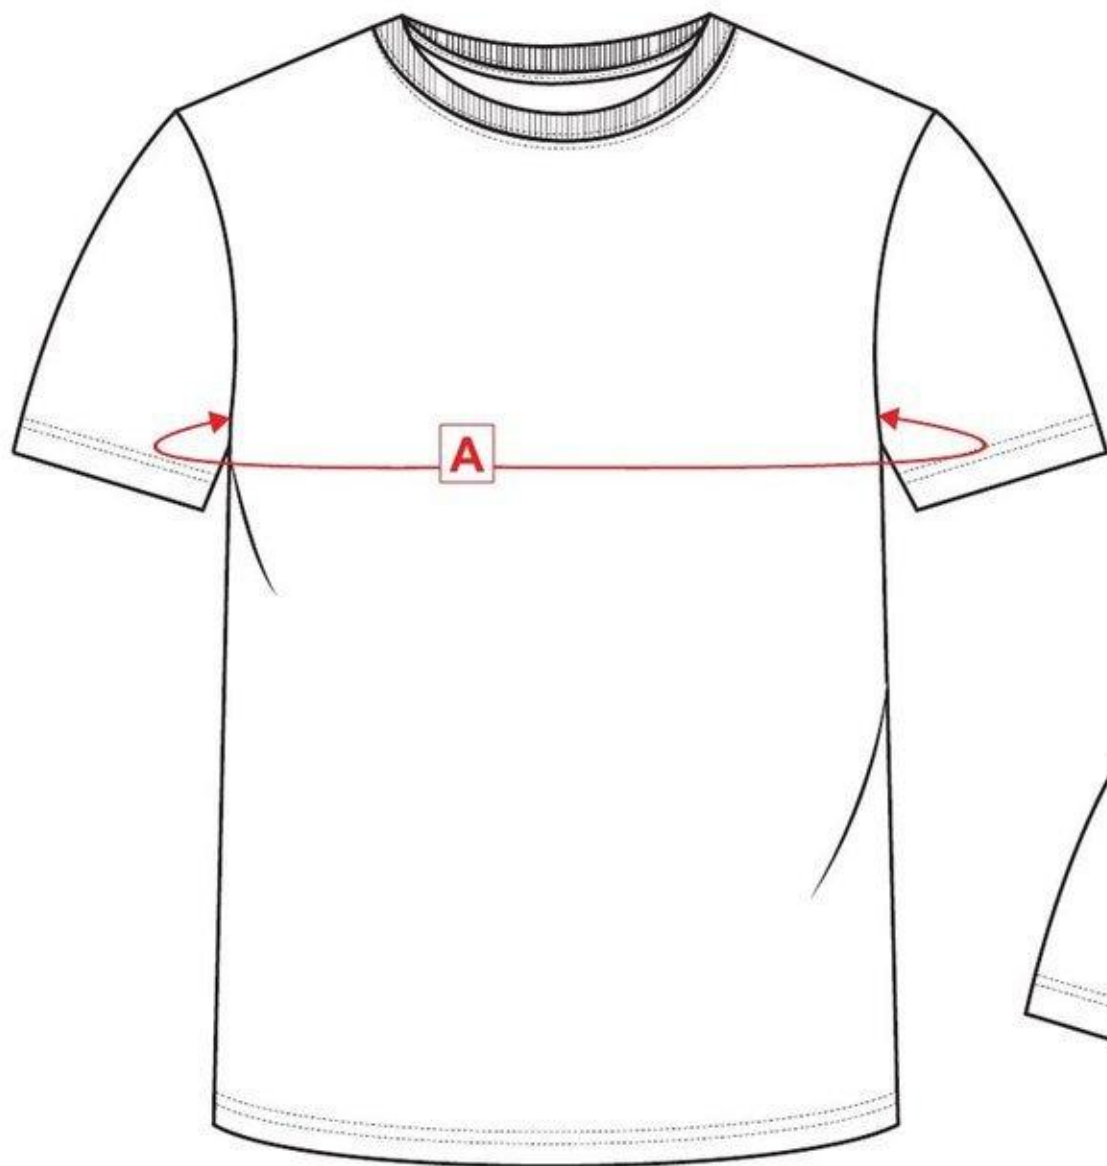

STYLE NO: B195

DESCRIPTION: Premium T-Shirt

### Measurements

(Fully Relaxed Fabric In Cm's)

AREA	Code	XS	SMALL	MEDIUM	LARGE	X-LARGE	XX-LARGE	3XL	4XL	5XL	Tolerance Plus
<b>Chest</b>	<b>A</b>	88	96	104	112	120	128	136	144	152	1.5
<b>Back Length</b> <i>Include Collar</i>	<b>B</b>	70	72	74	76	78	80	82	84	86	1
<b>Sleeve Length</b> <i>Include Collar</i>	<b>C</b>	37	39	41	43	45	47	49	51	53	0.5