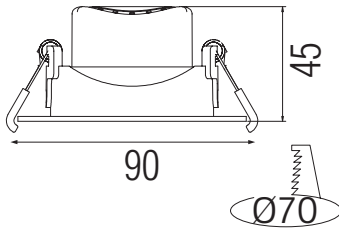

LED DOWNLIGHT

Product&Family Code: 016 079 0006

AMARA

WHITE&BLACK
BLACK

Technical Drawing

Technical Data

Voltage (V)	220-240V
Product Wattage (W)	6
Equivalence with incandescent lamp	48
Colour Render Index (Ra)	>Ra80
Colour Temperature (K)	6400K
Materials	Aluminium
Protection Class	II
Dimmable	No
EEL	
Warm-up time up to 60 % of the full light output	Instant Full Light
Luminous Flux (lm)	480
Luminous Efficacy (lm/W)	80
Rated Life (hrs) ⌚	20.000
IP Rating	20
Power Factor	>0.5
Beam Angle	38°
Starting Time	<0.2s
Number of ON-OFF cycling	x10.000