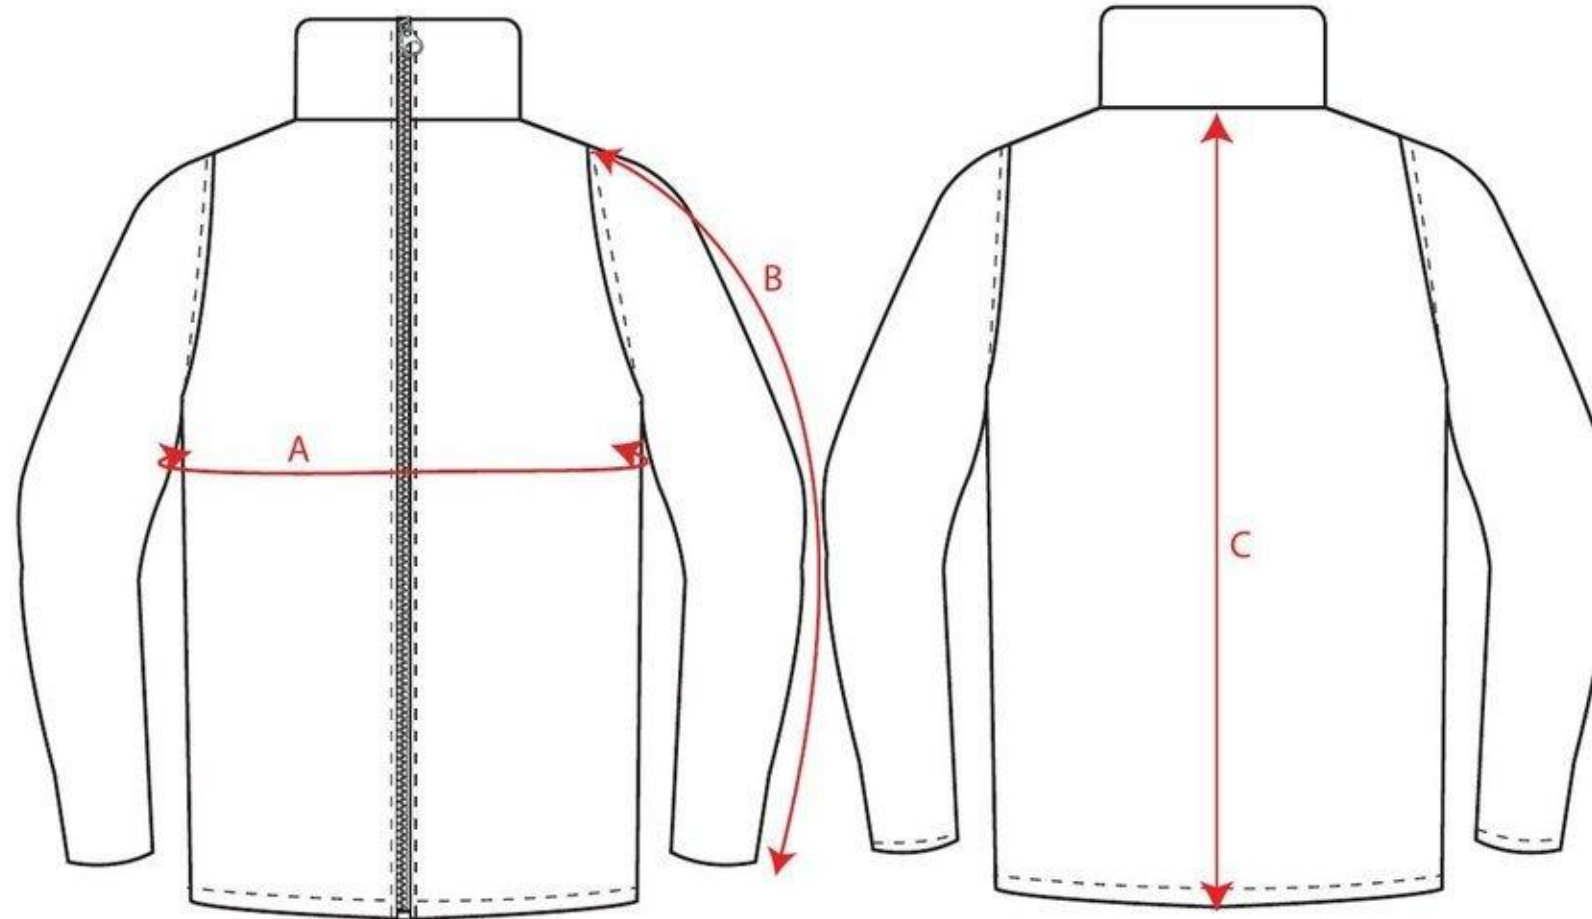

STYLE NO: CD870

DESCRIPTION: WX2 Eco Softshell (2L)

Measurements											
To Fit Chest:	Code	XS	S	M	L	XL	2XL	3XL	4XL	5XL	6XL
		80-88	92-96	100-104	108-112	116-124	128-132	136-140	144-148	152-160	164-172
Chest	A	100	108	116	124	136	144	152	160	172	184
Collar to Cuff - Reg	B	68	69	70	71	72	73	74	75	76	77
Collar to Cuff - Tall	B	71	72	73	74	75	76	77	78	79	80
Nape to Hem - Reg	C	73	75	77	79	81	83	85	87	89	91
Nape to Hem - Tall	C	78	80	82	84	86	88	90	92	94	96