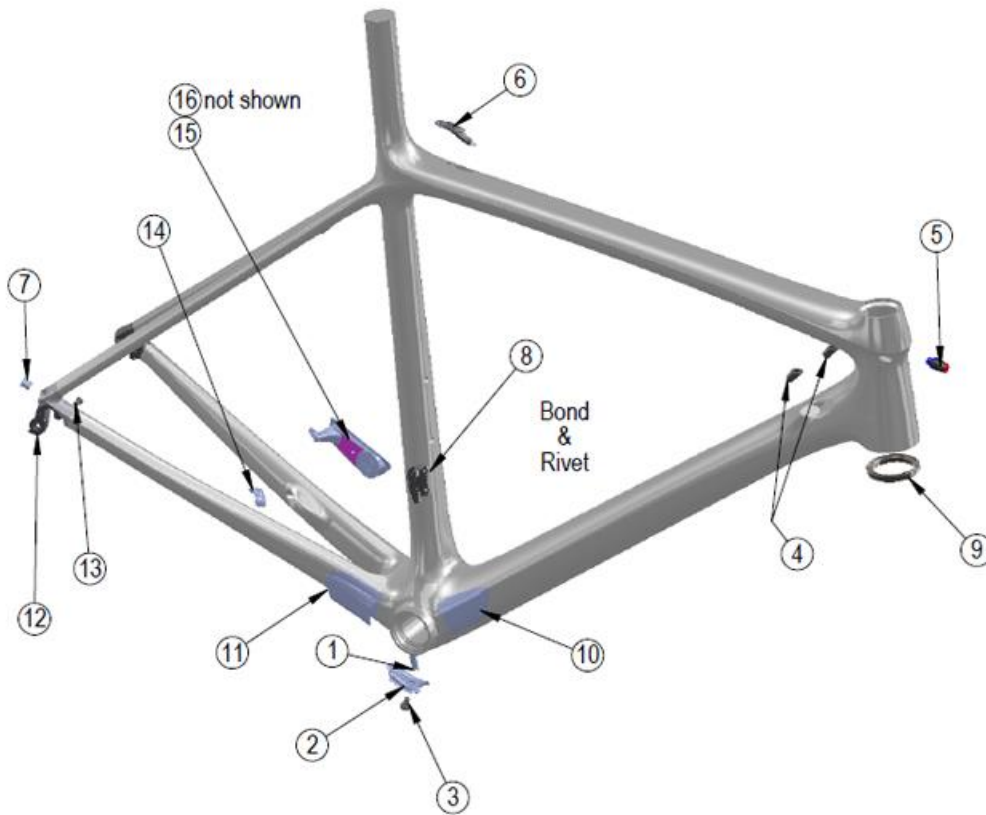

Madone MY10-12, 6-Series & MY11-12, 5-Series Parts

PARTS KIT

419093 Frame parts kits includes: 1,2,3,4,5,6,7,14,15

ITEM	TCG PN	DESCRIPTION	QTY.
1	W295939	MY 2010 Madone BB Cableguide, Guide Tube	1
2	W295940	MY 2010 Madone BB Cableguide	1
3	W295983	BB Cable Guide Fastener	1
4	W311747	MY2010 Madone Downtube Cablestop V2, 2 per bike	2
5	W301544	MY2010 Madone HT Brake Cablestop, 3 pieces	1
6	W295944	MY2010 Madone Top Tube Brake Cablestop, 2 pieces	1
6	W285213	Screw for cablestop	1
7	W295986	Rear Derailleur Cable Stop	1
8	295946	MY2010 Front Derailleur Hanger, Braze-On	1
9	417578	Lower Headset Bearing	1
10	W306664	MY2010 Madone Downtube Strike Guard	1
11	W306663	MY2010 Madone Chainstay Strike Guard	1
12	303978	MY 2010 Madone, Fisher Cronus REAR DERAILLEUR Hanger	1
13	304100	M4 x 0.7 x 6mm low head cap screw	2
14	413948	2010 Madone Duotrap Grommet	1
15	411777	2010 Madone Duotrap Dummy unit	1
16	411775	2010 Madone Duotrap Sensor	1