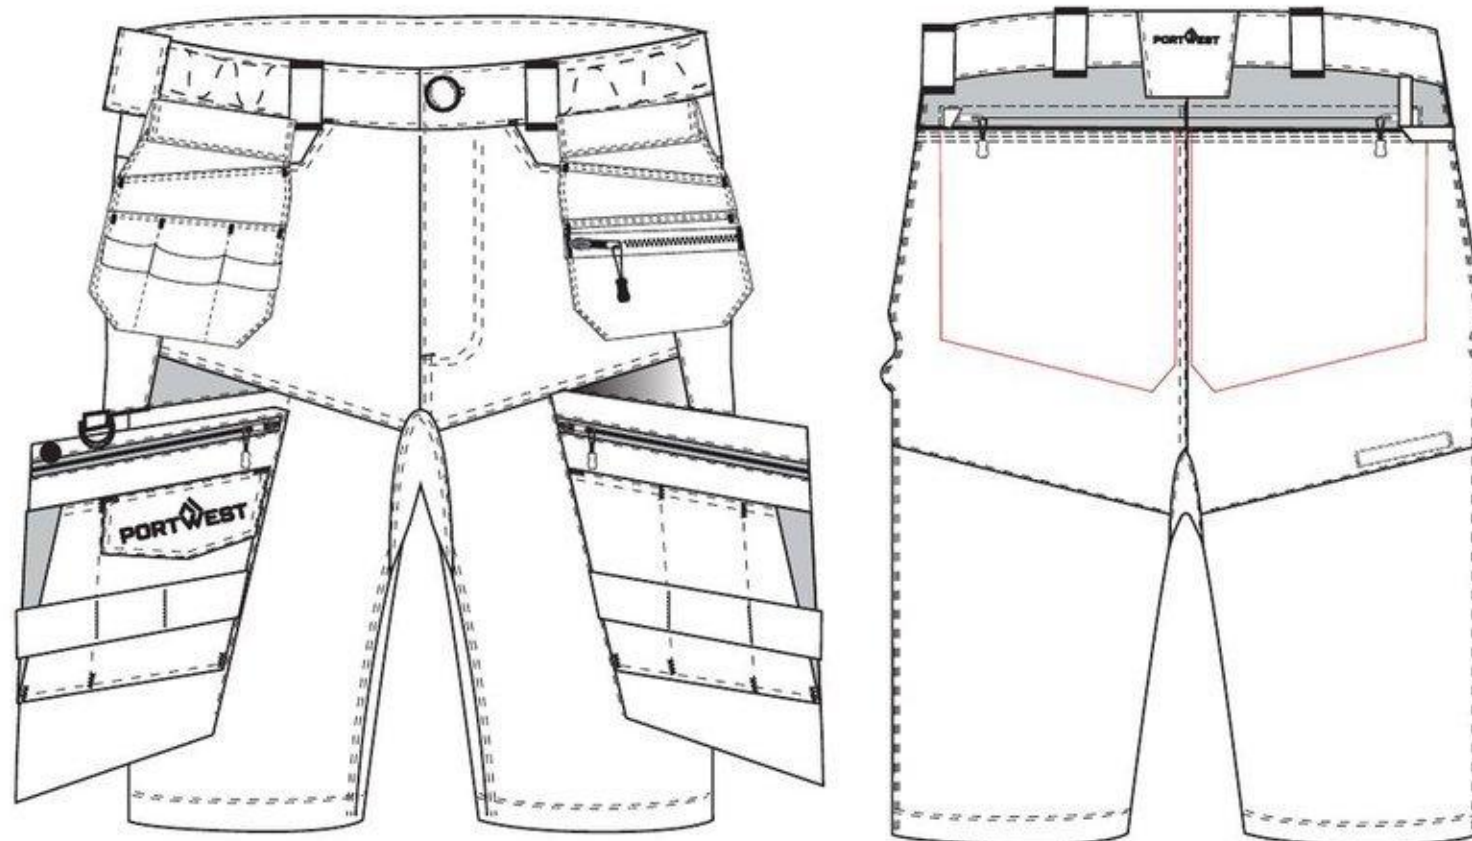

STYLE NO: DX444	DESCRIPTION: DX4 Detachable Hoster Pocket Short
------------------------	--

Description	26	28	30	32	33	34	36	38	40	41	42	44	46	48
Waist relaxed	34.5	37	39.5	42	43.25	44.5	47	49.5	52	53.25	54.5	57	59.5	62
Waist extended	38.5	41	43.5	46	47.25	48.5	51	53.5	56	57.25	58.5	61	63.5	66
Seat	45.5	48	50.5	53	54.3	55.5	58	60.5	63	64.3	65.5	68	70.5	73
Inner Leg Length	30	30	30	30	30	30	30	30	30	30	30	30	30	30