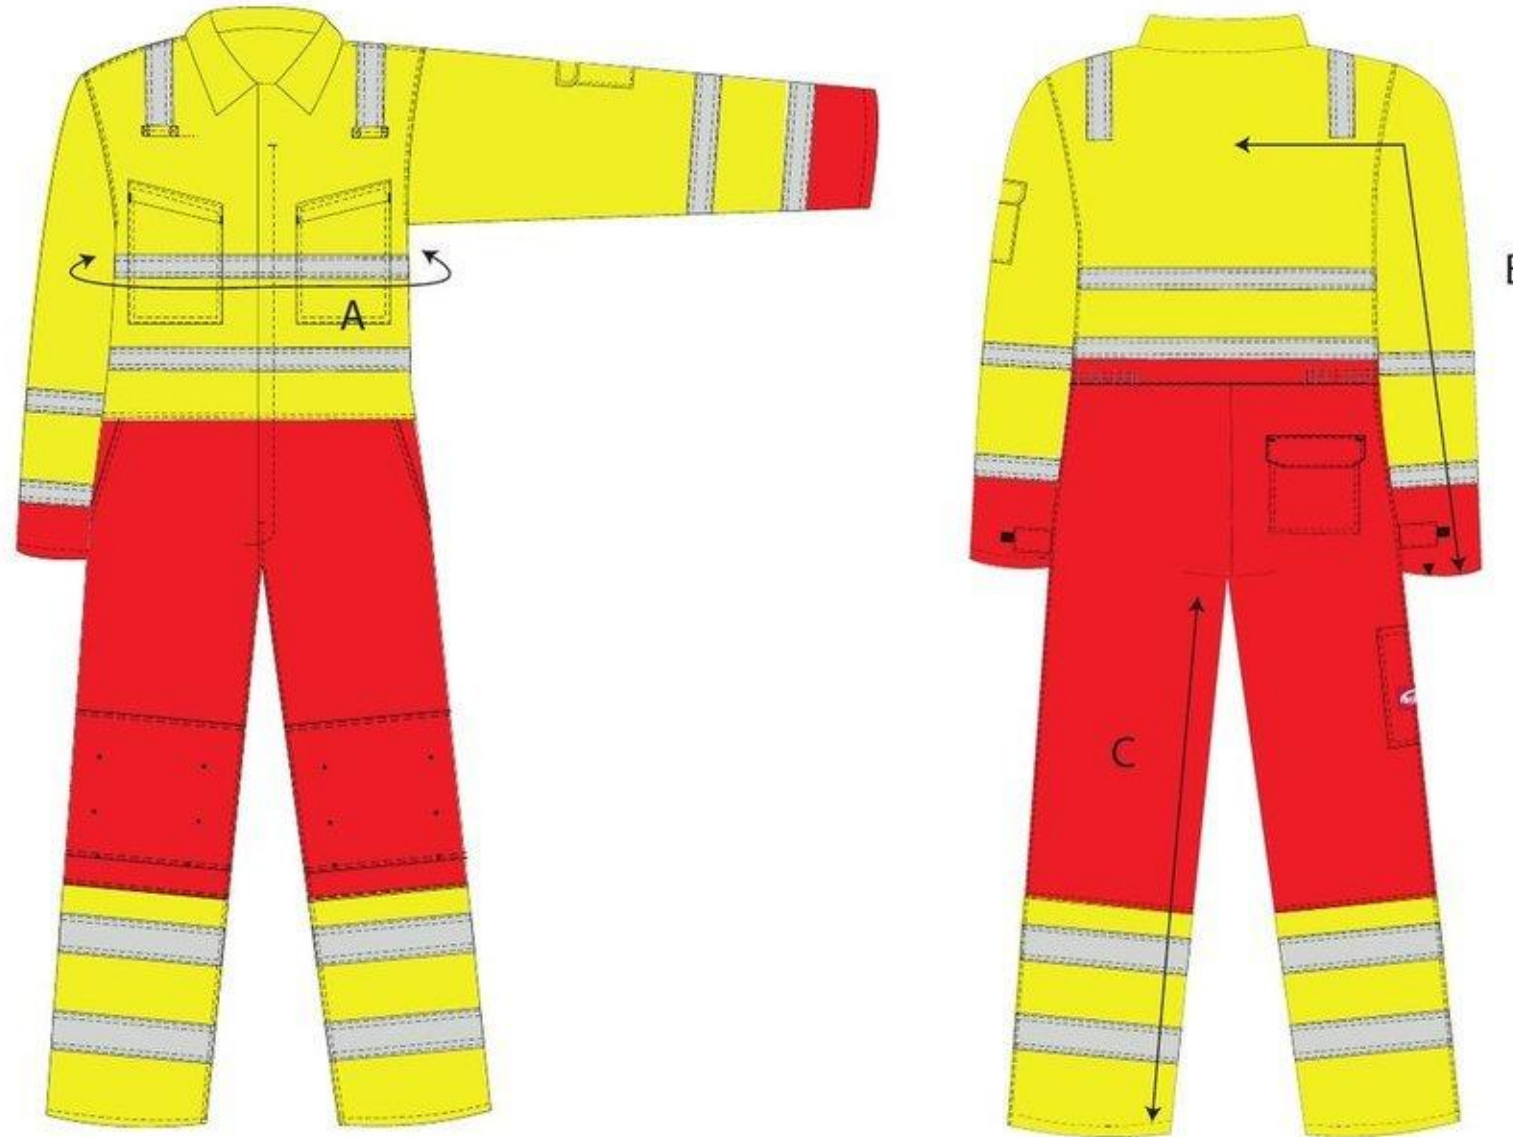

STYLE NO: FR90

DESCRIPTION: BIZFLAME Hi Vis Coverall to EN ISO 11611, EN ISO 11612, EN ISO 20471 Class 3 and EN 1149-5

FABRIC: 99% Cotton 1% Carbon Fibre, 330gm

COLOUR: Yellow/ Red

### Measurements

AREA		92 - 96 SMALL	100-104 MEDIUM	108-112 LARGE	116-124 X-LARGE	128-132 XXL	136 - 140 XXXL	144-148 4XL
Chest	A	110	118	126	138	146	154	162
Sleeve length from 12cm below neck	B	83	84	85	86	87	88	89
Inside Leg	C	81.5	81.5	81.5	81.5	81.5	81.5	81.5