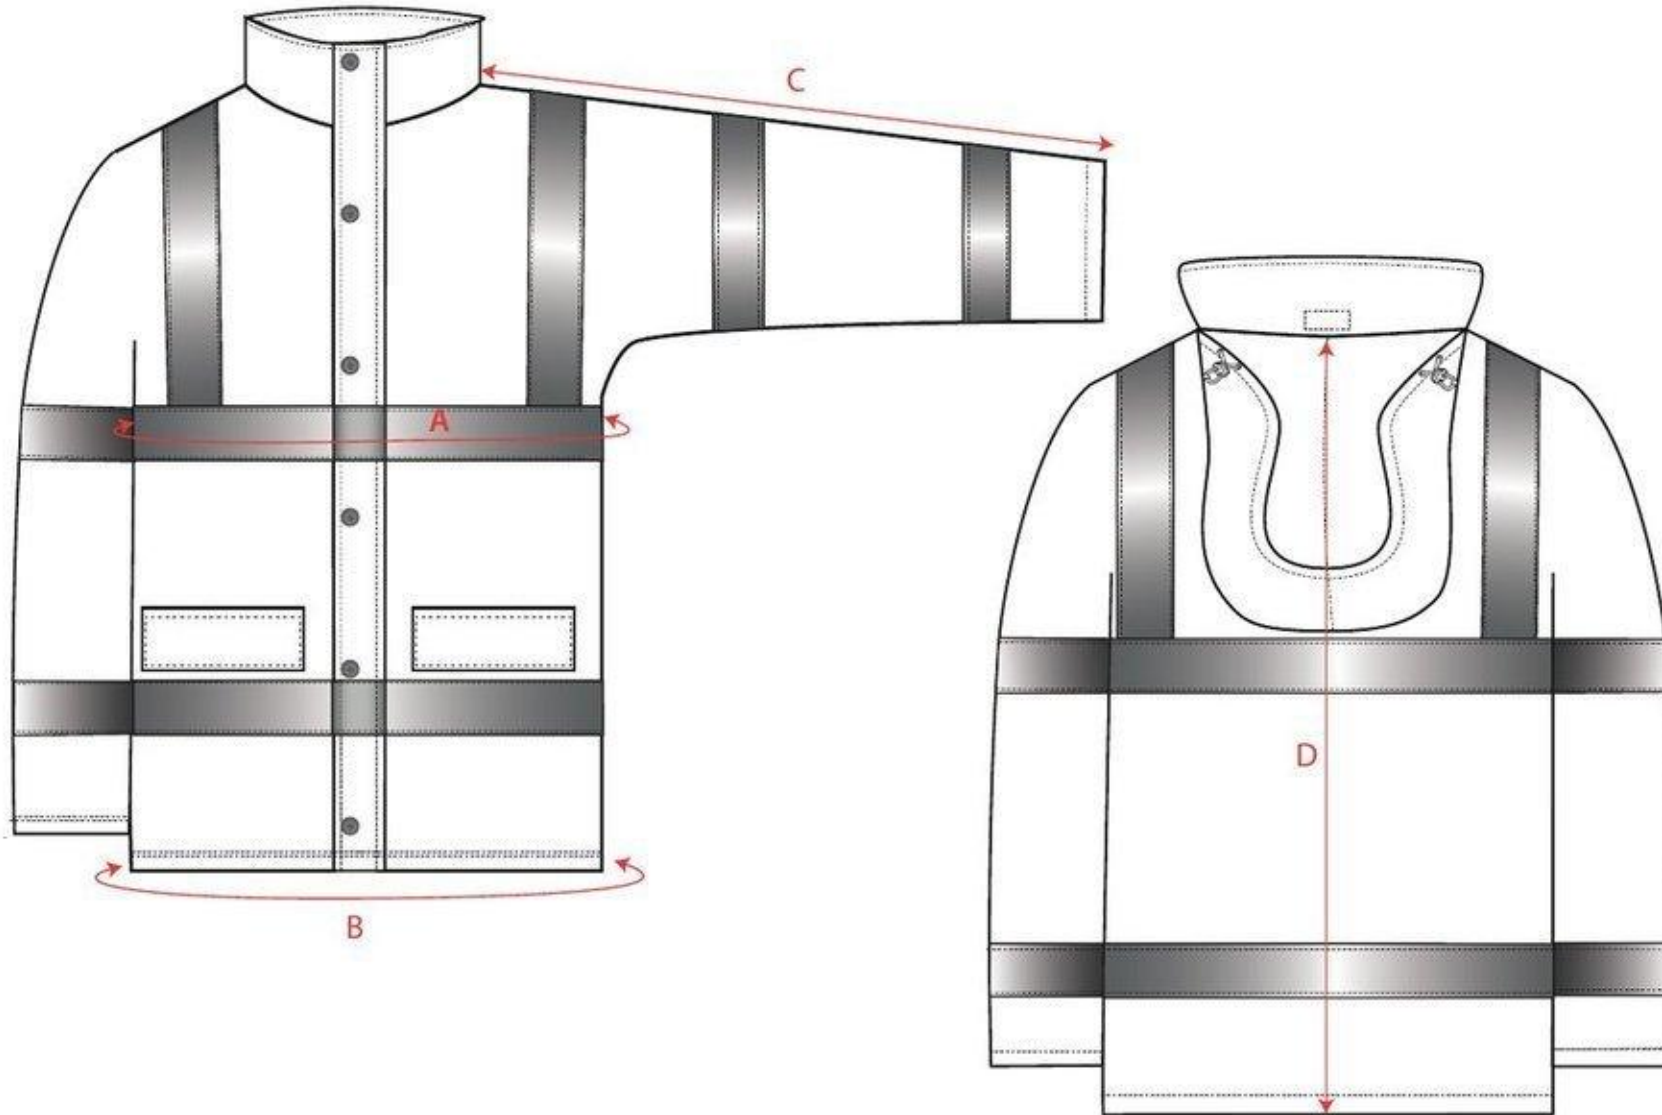

STYLE NO: S468

DESCRIPTION: Hi-Vis 4-in-1 Traffic Jacket

Colourway

		Outer Jacket Measurement								
Measurements		XS	S	M	L	XL	2XL	3XL	4XL	5XL
		80-88	92-96	100-104	108-112	116-124	128-132	136-144	148-152	156-162
Jacket Chest	A	108	116	124	132	140	148	156	164	176
Hem	B	108	116	124	132	140	148	156	164	176
Collar to cuff	C	80	81	82	83	84	85	86	87	87
Centre Back to hem	D	80.5	81.5	82.5	83.5	84.5	85.5	86.5	87.5	88.5