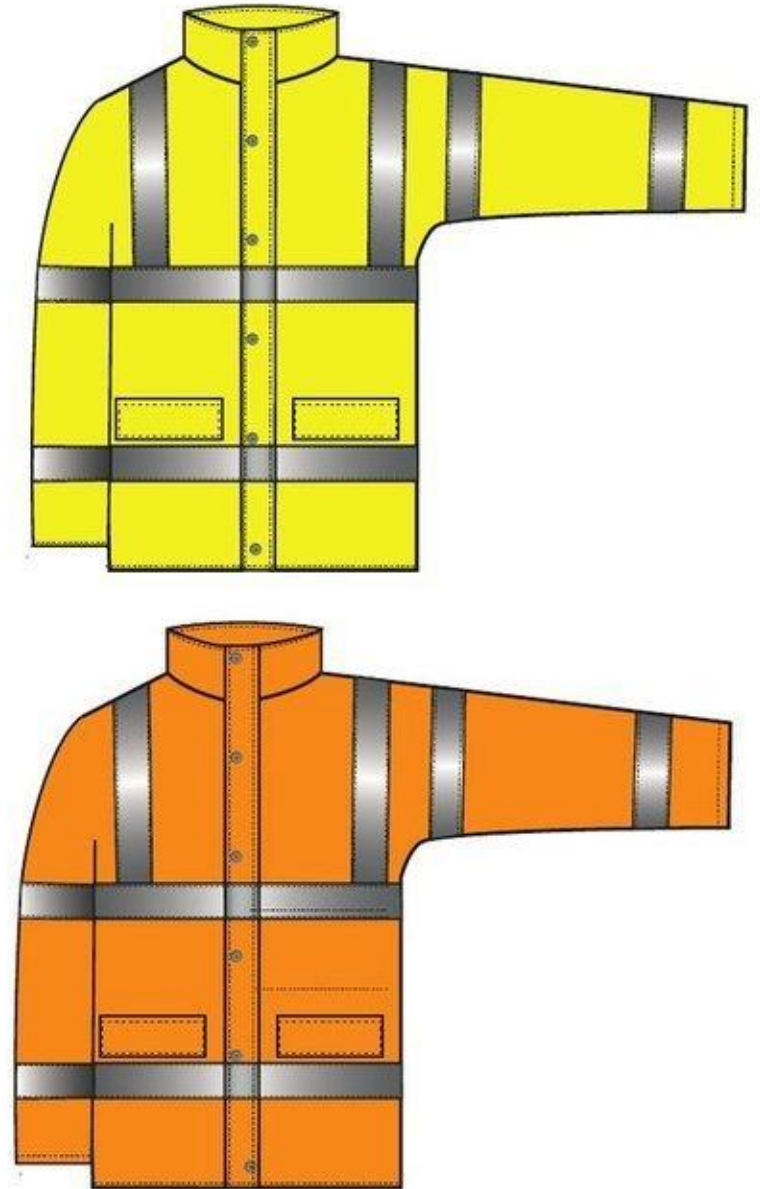

STYLE NO: S468

DESCRIPTION: Hi-Vis 4-in-1 Traffic Jacket

Colourway

		Outer Jacket Measurement								
Measurements		XS	S	M	L	XL	2XL	3XL	4XL	5XL
		80-88	92-96	100-104	108-112	116-124	128-132	136-144	148-152	156-162
Jacket Chest	A	108	116	124	132	140	148	156	164	176
Hem	B	108	116	124	132	140	148	156	164	176
Collar to cuff	C	80	81	82	83	84	85	86	87	87
Centre Back to hem	D	80.5	81.5	82.5	83.5	84.5	85.5	86.5	87.5	88.5