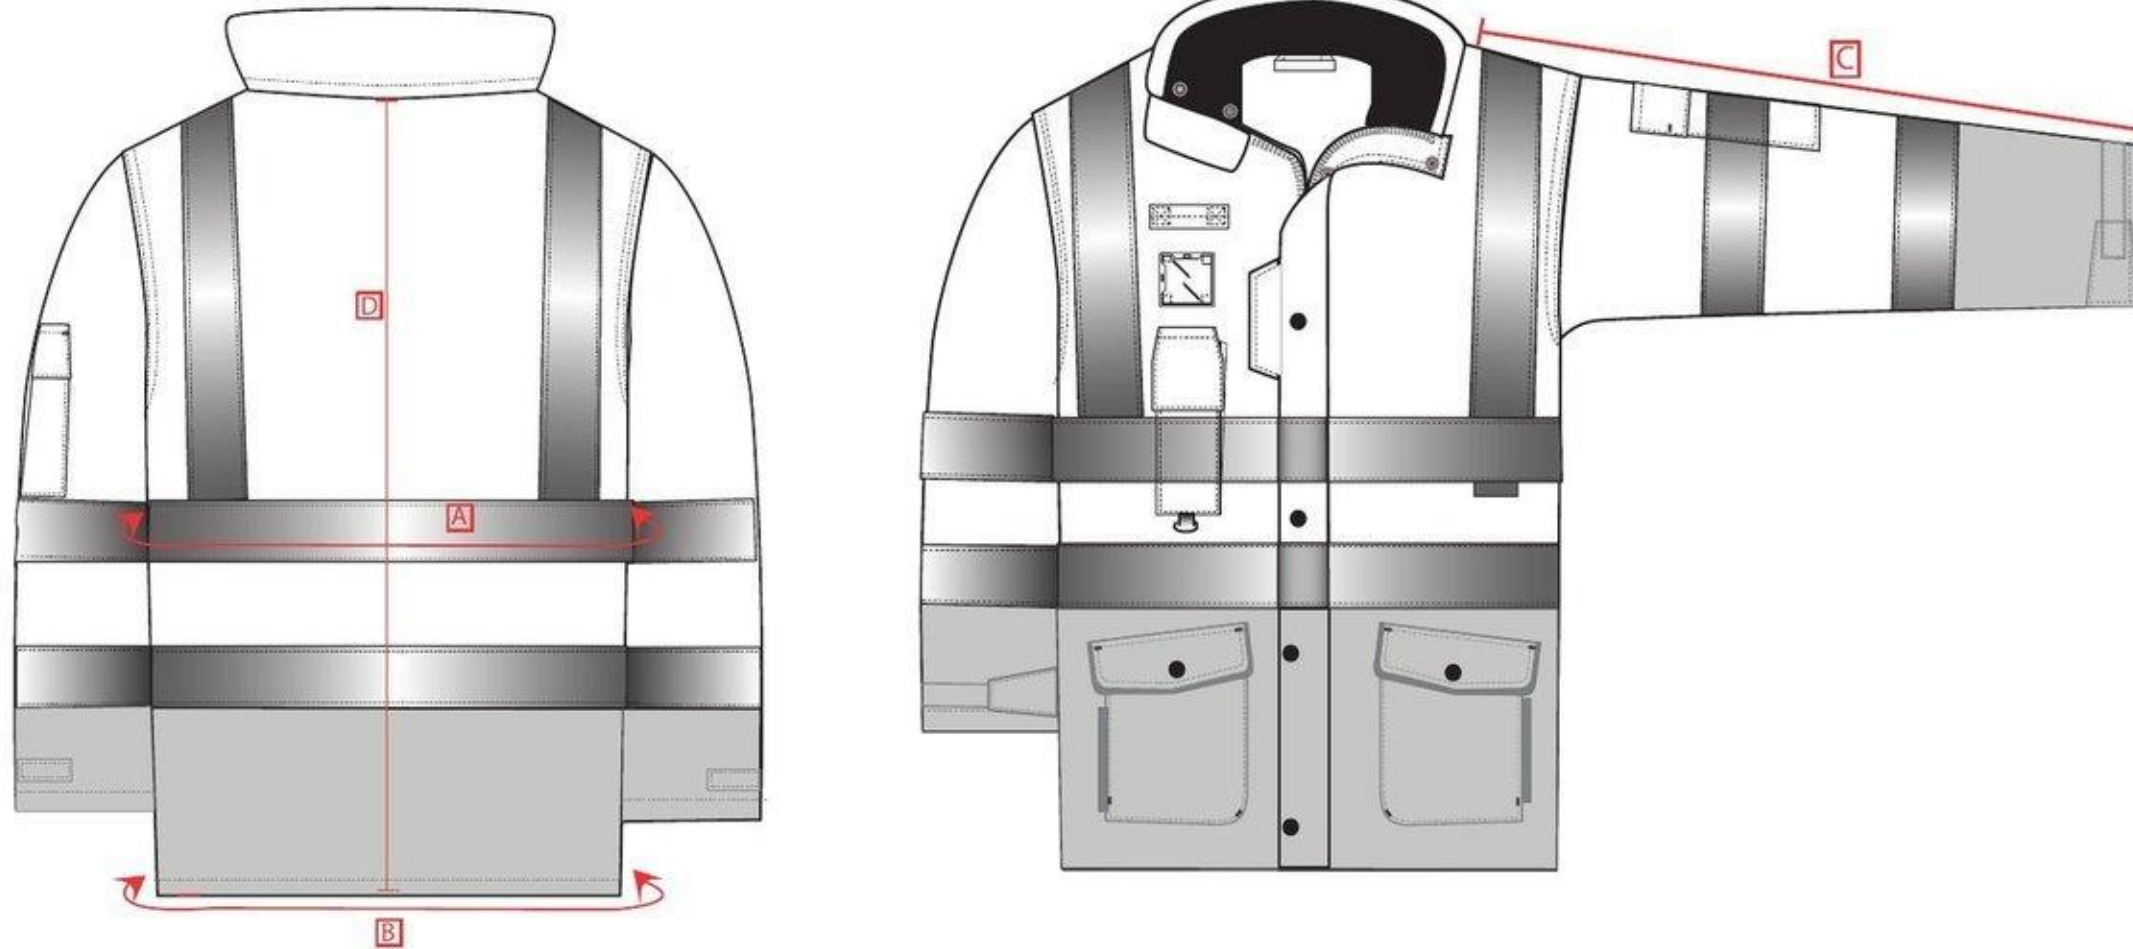

STYLE NO: S426

DESCRIPTION: Hi-Vis 7-in-1 Contrast Traffic Jacket (Shell Jacket, Quilt Lined Jacket and Bodywarmer)

Colourway

Outer Shell Jacket

		XS	S	M	L	XL	XXL	3XL	4XL	5XL	TOL	Audit
To Fit Chest		80-88	92-96	100-104	108-112	116-124	128-132	136-140	144-148	152-156		Size
Euro Sizes		1	2	3	4	5	6	7	8	9		
Jacket Chest	A	110	118	126	134	142	150	158	166	174	1.5	
Hem	B	110	118	126	134	142	150	158	166	174		
Collar to Cuff (Incl.cuff)	C	77.5	78	79.5	81	82.5	84	85.5	87	88.5	1.5	
Center back length	D	79	81	83	85	87	89	91	93	95	0.5	