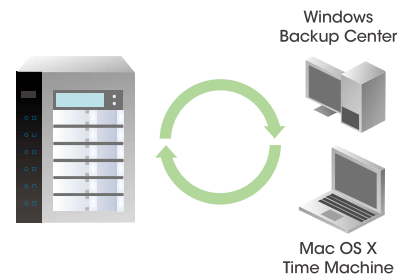

Fusion Stream's Digital Media Controller allows you to browse content on SmartStor NAS, then select and "control" playback of the digital content using a Digital Media Renderer (DMR). Fusion Stream also supports the ability to create, save and load playlists.

An ideal Diskless solution

Tired of maintaining Operating Systems on multi clients systems in the office? The SmartStor NSx700 series supports both iSCSI target and iSCSI Pre-boot initiators in addition to PXE Server. This allows for clients computers on the local network to install and run the OS (such as Windows) from the SmartStor NSx700. Go diskless and leave individual client system maintenance in the past.

Powerful Backup Solutions

Remote Backup

The Remote Replication Server feature of the SmartStor NSx700 series supports data replication from multiple RSYNC Clients or RSYNC servers.

Client to NAS backup

SmartNAVI includes a Backup Client Utility and is included with all SmartStor NAS. SmartNAVI supports Windows Vss (Shadow Copies of Shared Folders) which means you can backup files that are current open or locked by the OS without any problem. SmartStor NSx6700 is compatible with Apple's Time machine, Windows Backup Utility and most 3rd party backup solutions, the NSx700 series bundled the Acronis Back & Recovery software, users can install the software on Windows computers to backup or restore your data to NSx700.

Amazon's S3 Cloud Storage Solution

Backing up data to cloud storage service is a growing demand. SmartStor NSx700 series supports the best in class Amazon S3 solution, allowing users to backup the data on SmartStor NSx700 to the cloud. Backup Share Folders to the Amazon's fast and robust S3 Cloud Storage Solution. You can also restore back from the Cloud and schedule incremental backups.