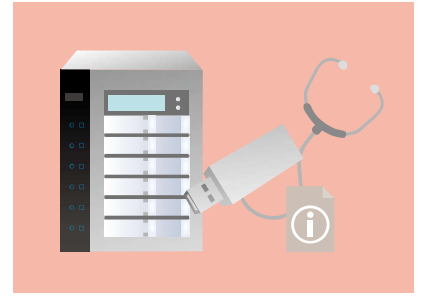

SmartStor NSx700 series – NAS for Small and Medium Business

NSx700 series is designed for small and medium business environment. Powered by Intel Atom™ processor, the NSx700 provides outstanding performance to cope with your daily business. Moreover, the NSx700 series is equipped with PROMISE's enterprise RAID engine with RAID 0,1,5,6 and 10 support, bringing the advanced data protection features to your business. SmartStor NSx700 also provides several advanced data storage services such as NAS volume snapshot, remote backup, cloud storage service synchronization and diskless application with iSCSI into the 4bay/6bay compact box.

SmartStor For Small & Medium Business

Advanced Features & Outstanding Performance

Outstanding Performance iSCSI NAS

The SmartStor NSx700 series NAS is an ideal solution for performance eager environments, such as SMB and SOHO offices. The SmartStor NSx700 series is powered by a powerful Intel Atom™ Dual-Core processor, also equipped with Dual Gigabit Ethernet ports, delivering blistering performance of up to 210MB/s in iSCSI application.

Enterprise level RAID Protection

SmartStor NSx700 series is equipped with PROMISE's advanced RAID engine. The field proven RAID engine was a privilege for PROMISE's enterprise level RAID storage subsystem products, providing advanced data protection services such as RAID 6, bad sector error handling, PDM (Predictive Data Migration), Media Patrol, Redundancy Check, Online RAID migration and capacity expansion, now it's available for your business, too.

Easy Management & Green

USB System Retrieval

The USB retrieval functionality provides a new level of user convenience while doing NAS management and maintenance. With a simple USB stick plugging-in, it performs system information retrieval. System data and configuration can be transferred to USB 2.0 memory stick connected to the integrated USB port. The information can be forwarded to engineer for the technical service or support.