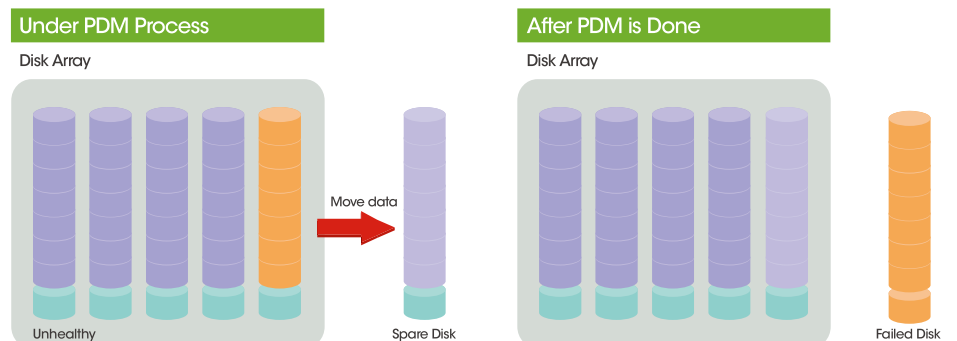

SmartStor NSx700 series – NAS for Small and Medium Business

NSx700 series is designed for small and medium business environment. Powered by Intel Atom™ processor, the NSx700 provides outstanding performance to cope with your daily business. Moreover, the NSx700 series is equipped with PROMISE's enterprise RAID engine with RAID 0,1,5,6 and 10 support, bringing the advanced data protection features to your business. SmartStor NSx700 also provides several advanced data storage services such as NAS volume snapshot, remote backup, cloud storage service synchronization and diskless application with iSCSI into the 4bay/6bay compact box.

SmartStor For Small & Medium Business

Advanced Features & Outstanding Performance

Outstanding Performance iSCSI NAS

The SmartStor NSx700 series NAS is an ideal solution for performance eager environments, such as SMB and SOHO offices. The SmartStor NSx700 series is powered by a powerful Intel Atom™ Dual-Core processor, also equipped with Dual Gigabit Ethernet ports, delivering blistering performance of up to 210MB/s in iSCSI application.

Enterprise level RAID Protection

SmartStor NSx700 series is equipped with PROMISE's advanced RAID engine. The field proven RAID engine was a privilege for PROMISE's enterprise level RAID storage subsystem products, providing advanced data protection services such as RAID 6, bad sector error handling, PDM (Predictive Data Migration), Media Patrol, Redundancy Check, Online RAID migration and capacity expansion, now it's available for your business, too.