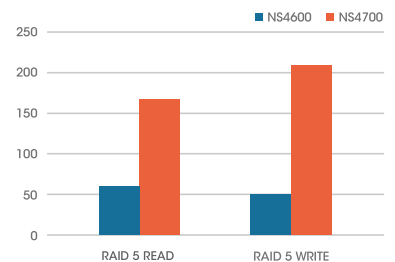

SmartStor NSx700 series – NAS for Small and Medium Business

NSx700 series is designed for small and medium business environment. Powered by Intel Atom™ processor, the NSx700 provides outstanding performance to cope with your daily business. Moreover, the NSx700 series is equipped with PROMISE's enterprise RAID engine with RAID 0,1,5,6 and 10 support, bringing the advanced data protection features to your business. SmartStor NSx700 also provides several advanced data storage services such as NAS volume snapshot, remote backup, cloud storage service synchronization and diskless application with iSCSI into the 4bay/6bay compact box.

SmartStor For Small & Medium Business

Advanced Features & Outstanding Performance

Outstanding Performance iSCSI NAS

The SmartStor NSx700 series NAS is an ideal solution for performance eager environments, such as SMB and SOHO offices. The SmartStor NSx700 series is powered by a powerful Intel Atom™ Dual-Core processor, also equipped with Dual Gigabit Ethernet ports, delivering blistering performance of up to 210MB/s in iSCSI application.