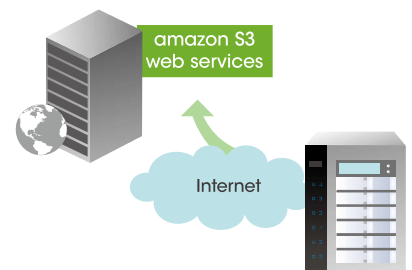

Powerful Backup Solutions

Remote Backup

The Remote Replication Server feature of the SmartStor NSx700 series supports data replication from multiple RSYNC Clients or RSYNC servers.

Client to NAS backup

SmartNAVI includes a Backup Client Utility and is included with all SmartStor NAS. SmartNAVI supports Windows Vss (Shadow Copies of Shared Folders) which means you can backup files that are current open or locked by the OS without any problem. SmartStor NSx6700 is compatible with Apple's Time machine, Windows Backup Utility and most 3rd party backup solutions, the NSx700 series bundled the Acronis Back & Recovery software, users can install the software on Windows computers to backup or restore your data to NSx700.

Amazon's S3 Cloud Storage Solution

Backing up data to cloud storage service is a growing demand. SmartStor NSx700 series supports the best in class Amazon S3 solution, allowing users to backup the data on SmartStor NSx700 to the cloud. Backup Share Folders to the Amazon's fast and robust S3 Cloud Storage Solution. You can also restore back from the Cloud and schedule incremental backups.