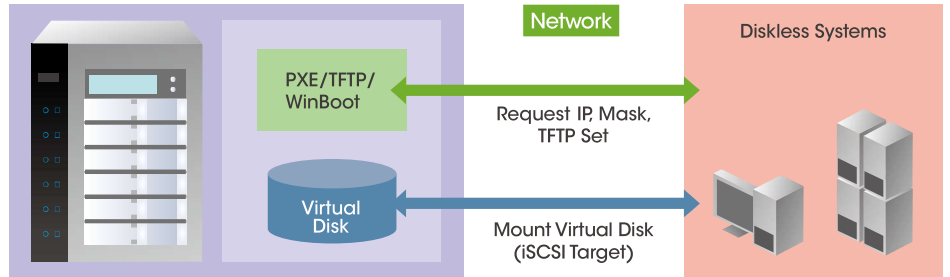

Advanced Network Storage Features

Best-In-Class iSCSI

PROMISE was one of the first on the scene with iSCSI for the Enterprise market back in 2004. Today, the Enterprise Level iSCSI Service is now available on the SmartStor NSx700 providing unparalleled iSCSI Target support along with High Performance in Single or Dual Port modes (load balancing or aggregated).

An ideal Diskless solution

Tired of maintaining Operating Systems on multi clients systems in the office? The SmartStor NSx700 series supports both iSCSI target and iSCSI Pre-boot initiators in addition to PXE Server. This allows for clients computers on the local network to install and run the OS (such as Windows) from the SmartStor NSx700. Go diskless and leave individual client system maintenance in the past.