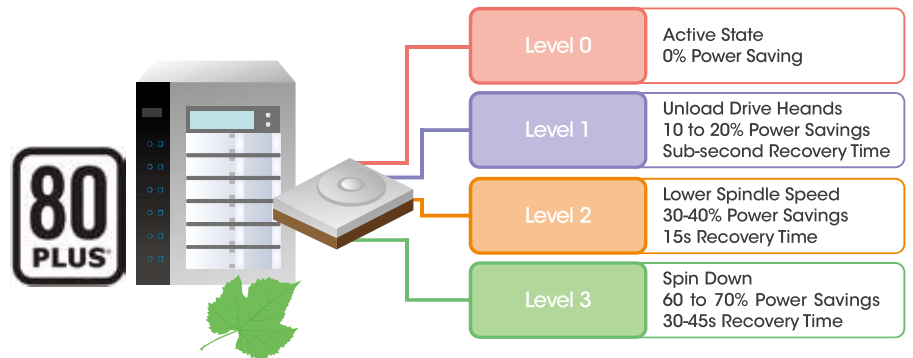

Easy Management & Green

USB System Retrieval

The USB retrieval functionality provides a new level of user convenience while doing NAS management and maintenance. With a simple USB stick plugging-in, it performs system information retrieval. System data and configuration can be transferred to USB 2.0 memory stick connected to the integrated USB port. The information can be forwarded to engineer for the technical service or support.

GreenRAID Design

The SmartStor NSx700 leverages several Eco-friendly design to optimize the power consumption and decrease the carbon footprint.

- MAID 2.0 Compliant: When the system is standby or idle, the MAID 2.0 standard allows hard drives to work in less power consuming behavior, such as unloading drive heads, lower spindle speed or having hard drives spinning down.
- 80 PLUS Power Adapter: By using the 80 PLUS certified power adapter, the power efficiency of SmartStor NSx700 is higher than regular power adapters, to decrease the unnecessary power waste during power converting.
- Scheduling: the NSx700 supports Wake ON LAN (WOL), Staggered Drive Spin-Up and Power On/Off Scheduling, the NAS units can be powered up only when a scheduled backup is required.