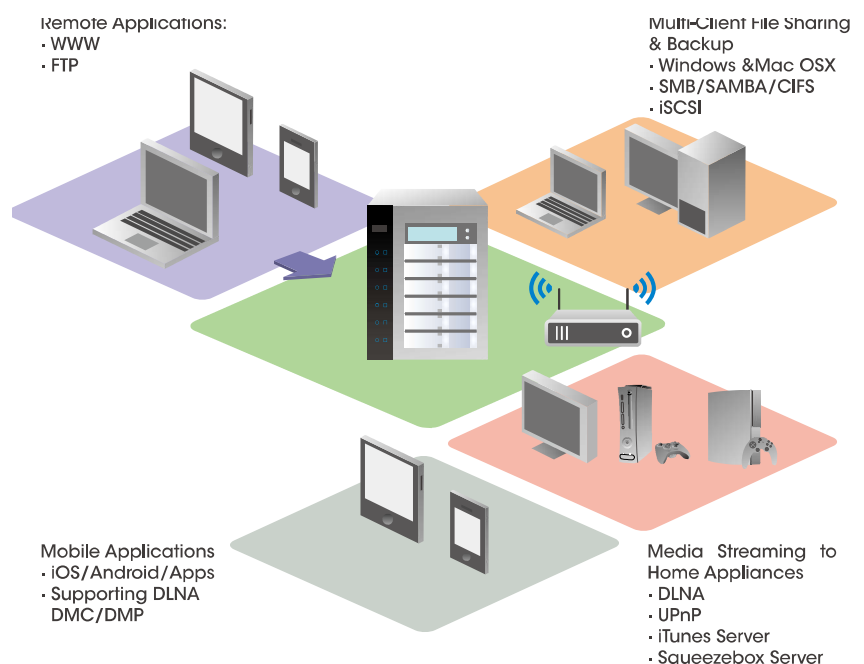

Windows 7 Logo - Network Media Device

The SmartStor NAS has achieved Windows 7 Logo Network Media Device. This means the SmartStor NAS has been rigorously tested under Windows 7 Media Player. SmartStor NSx700 provides Album Art for Music and thumbnails or Pictures and Videos to ensure your media playback experience is rich.