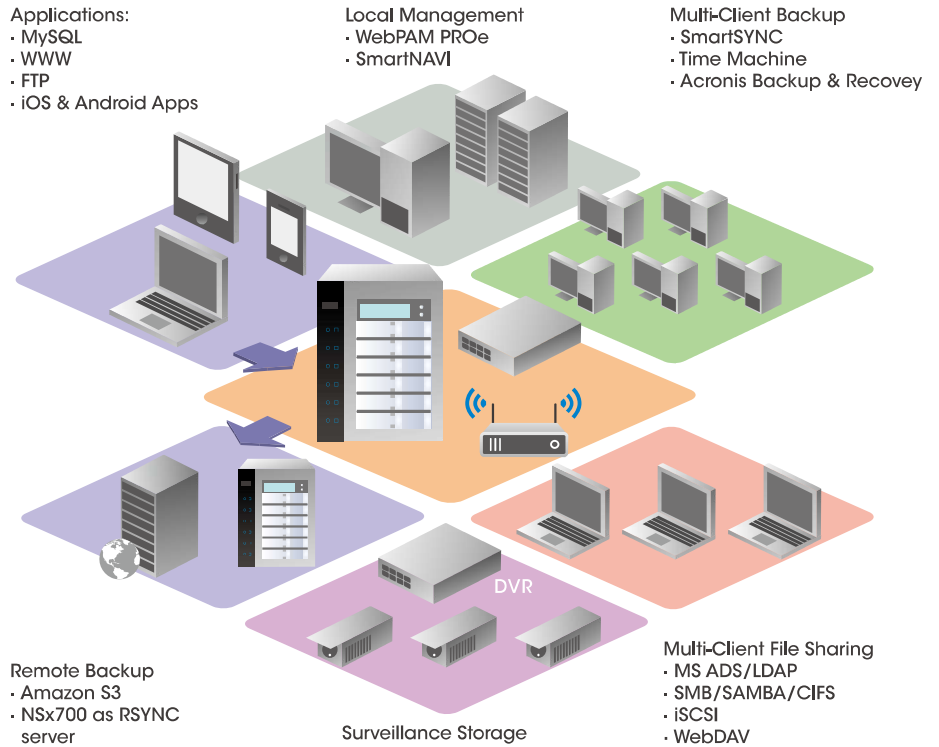

**One Box to
Serve Them All**

*Simple, Smart,
and Smooth*

SmartStor NSx700 Series Overview

PROMISE Technology has provided RAID solutions for more than 22 years and understands how to protect your data better than anyone else in the industry. SmartStor NAS products are designed for multiple application and market environments. Today, PROMISE Technology is focused on proving versatile - easy to use and cost effective RAID solutions. Setup and configuration of SmartStor NAS Products is easier than ever with One Click Setup and intuitive Web Based Interfaces. The PROMISE NAS products are configurable in a matter of minutes with the Smart Wizard and even easier to maintain using WebPAM PROe.

SmartStor NSx700 series – NAS for Small and Medium Business

NSx700 series is designed for small and medium business environment. Powered by Intel Atom™ processor, the NSx700 provides outstanding performance to cope with your daily business. Moreover, the NSx700 series is equipped with PROMISE's enterprise RAID engine with RAID 0,1,5,6 and 10 support, bringing the advanced data protection features to your business. SmartStor NSx700 also provides several advanced data storage services such as NAS volume snapshot, remote backup, cloud storage service synchronization and diskless application with iSCSI into the 4bay/6bay compact box.

SmartStor For Small & Medium Business

Advanced Features & Outstanding Performance

Outstanding Performance iSCSI NAS

The SmartStor NSx700 series NAS is an ideal solution for performance eager environments, such as SMB and SOHO offices. The SmartStor NSx700 series is powered by a powerful Intel Atom™ Dual-Core processor, also equipped with Dual Gigabit Ethernet ports, delivering blistering performance of up to 210MB/s in iSCSI application.