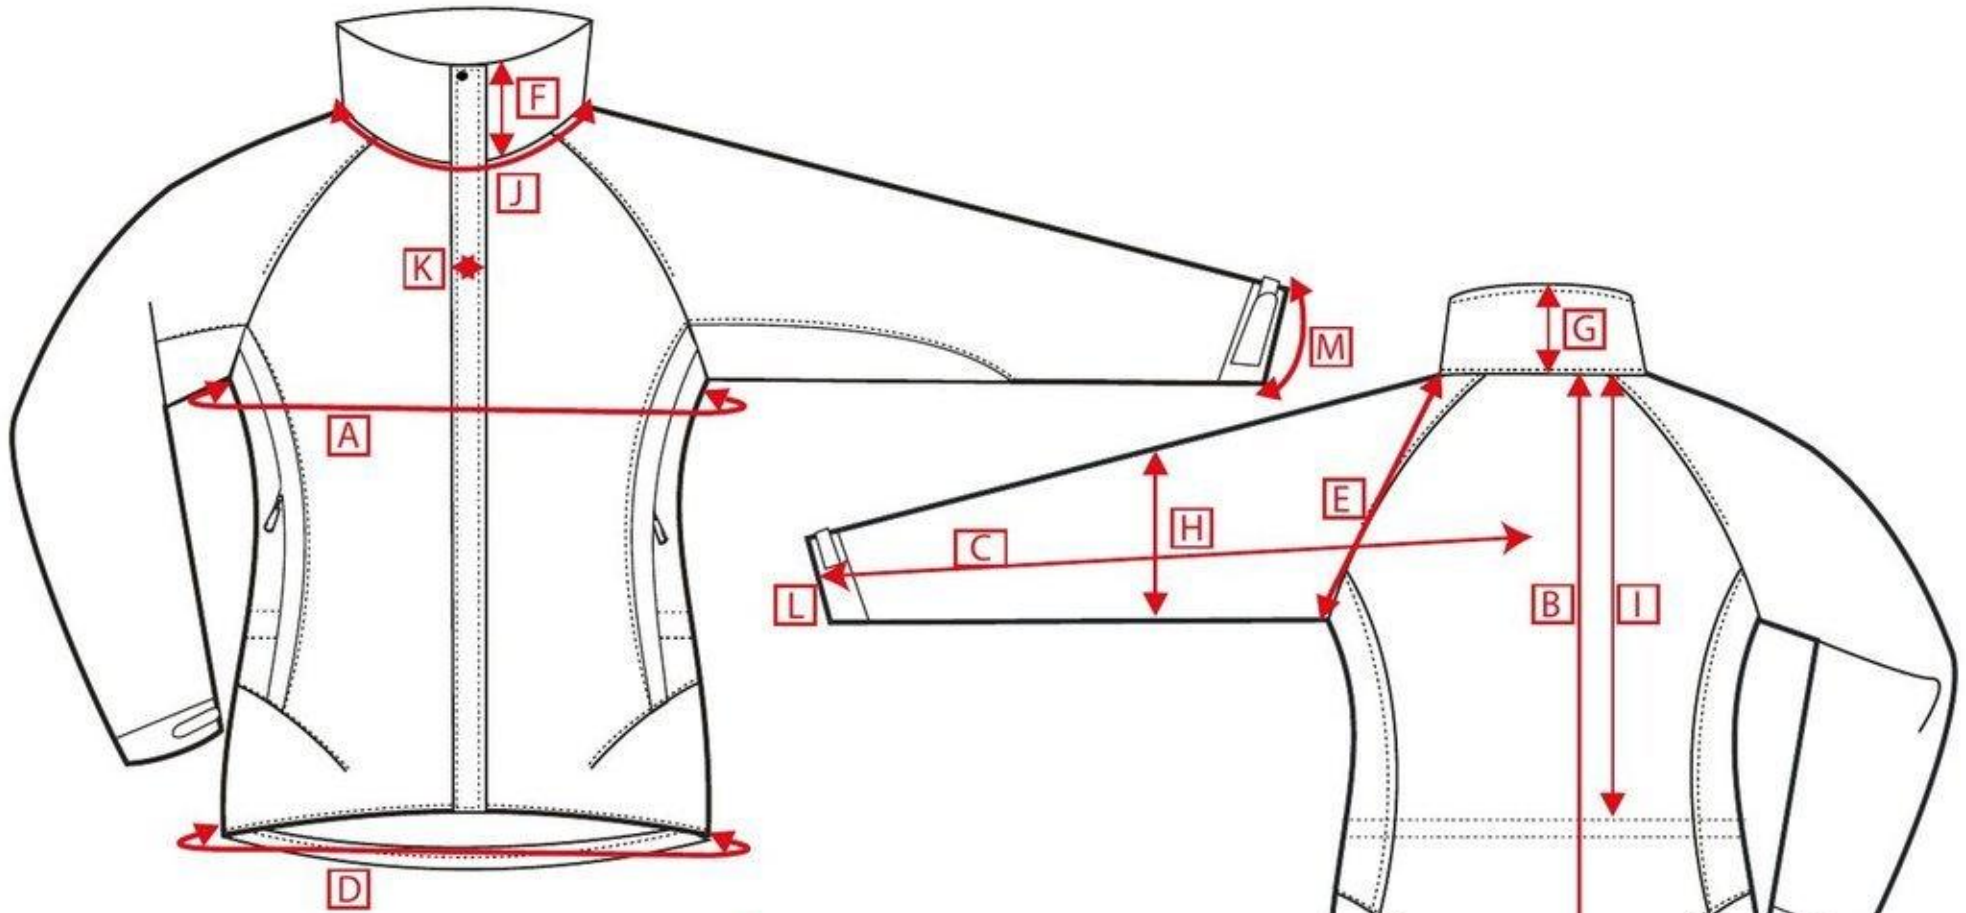

STYLE NO: S571

DESCRIPTION: Elgin 3-in-1 Jacket

UK sizes	8-10	10-12	12-14	14-16	16-18	18-20	
Ladies fit Outer Jacket	XS	S	M	L	XL	XXL	
All measures in inches unless stated otherwise							
Chest, 1" below armholes	A	42	44	46	48	50	52
Back Length	B	30	31	32	33	34	35
Sleeve length, from Centre Back	C	31.5	32.5	33.5	34.5	35.5	36.5

UK Sizes	8-10	10-12	12-14	14-16	16-18	18-20	
Womens Fleece Jacket	XS	S	M	L	XL	2XL	
All measurements in inches unless stated otherwise							
Chest, 1" below armholes	A	37	39	41	43	45	47
Back length	B	25.5	26.5	27.5	28.5	29.5	30.5
Sleeve length, from CB	C	30	31	32	33	34	35