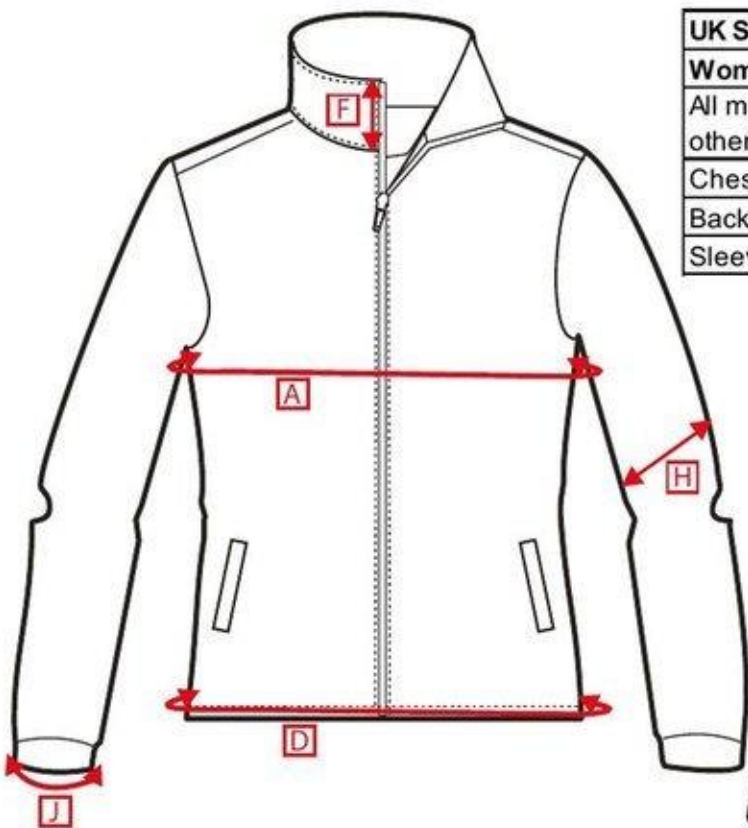

STYLE NO: S571

DESCRIPTION: Elgin 3-in-1 Jacket

UK sizes	8-10	10-12	12-14	14-16	16-18	18-20	
Ladies fit Outer Jacket	XS	S	M	L	XL	XXL	
All measures in inches unless stated otherwise							
Chest, 1" below armholes	A	42	44	46	48	50	52
Back Length	B	30	31	32	33	34	35
Sleeve length, from Centre Back	C	31.5	32.5	33.5	34.5	35.5	36.5

UK Sizes	8-10	10-12	12-14	14-16	16-18	18-20	
Womens Fleece Jacket	XS	S	M	L	XL	2XL	
All measurements in inches unless stated otherwise							
Chest, 1" below armholes	A	37	39	41	43	45	47
Back length	B	25.5	26.5	27.5	28.5	29.5	30.5
Sleeve length, from CB	C	30	31	32	33	34	35