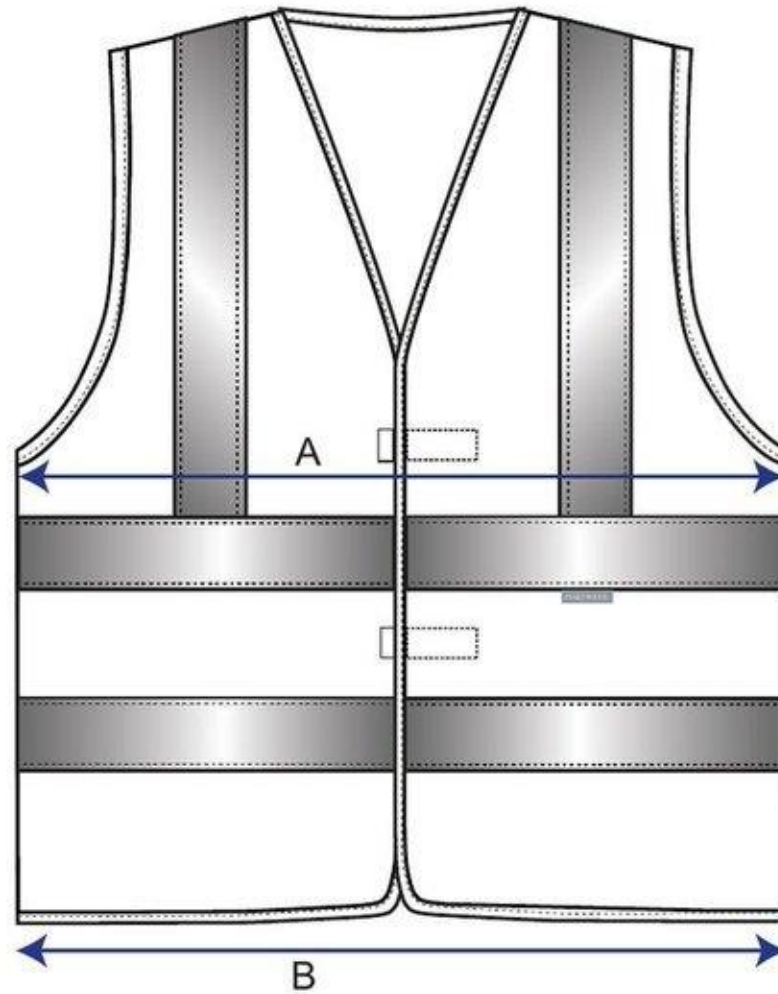

STYLE NO: C370

DESCRIPTION: **Hi-Vis Full Mesh Vest**

FABRIC: **100% Polyester Mesh**

COLOUR: **Yellow / Orange**

Block: BM010 - Dual Sized Velcro Fastened Vest

ALL MEASUREMENTS IN CM AND ON THE FLAT

| | | S/M | L/XL | 2XL/3XL | 4XL/5XL | 6XL/7XL | TOLS (+) |
|-----|---|-----|------|---------|---------|---------|----------|
| A | CHEST 2.5CM BELOW THE ARMHOLE (VELCRO FASTENED) | 59 | 66 | 75 | 84 | 96 | 1 |
| B | HEM WIDTH RELAXED | 59 | 66 | 75 | 84 | 96 | 1 |
| C | BODY LENGTH (CB NECK TO BACK HEM, INC COLLAR) | 72 | 72 | 72 | 75 | 75 | 1 |
| R03 | DISTANCE BETWEEN VERTICAL TAPES | 21 | 24 | 27 | 30 | 33.5 | 0.5 |