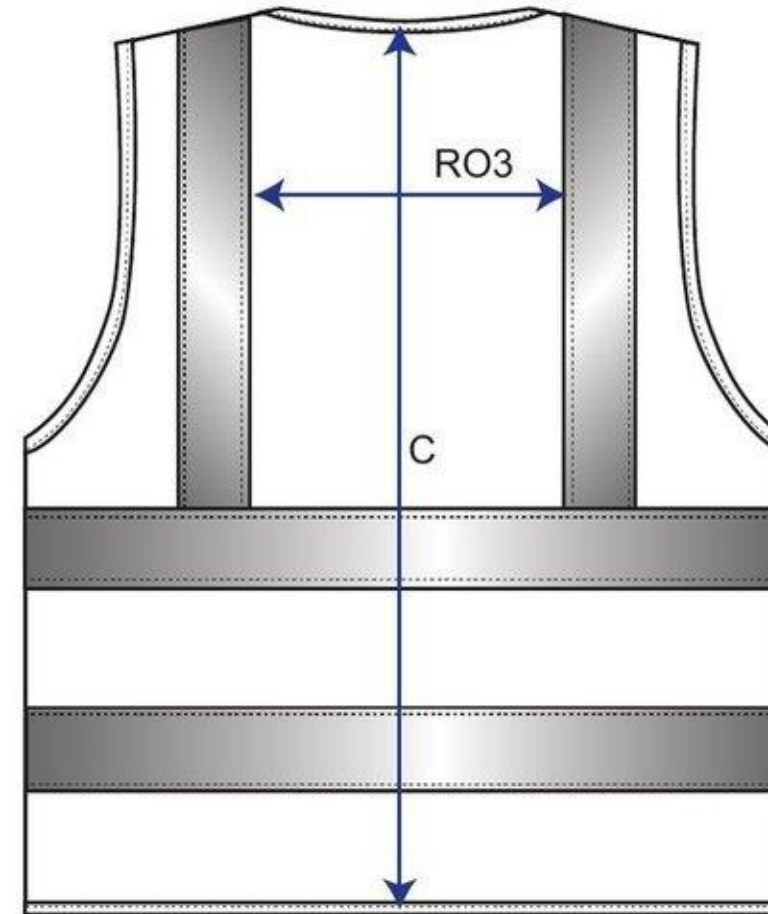

STYLE NO: C370

DESCRIPTION: **Hi-Vis Full Mesh Vest**

FABRIC: **100% Polyester Mesh**

COLOUR: **Yellow / Orange**

Block: BM010 - Dual Sized Velcro Fastened Vest

ALL MEASUREMENTS IN CM AND ON THE FLAT

| | | S/M | L/XL | 2XL/3XL | 4XL/5XL | 6XL/7XL | TOLS (+) |
|-----|---|-----|------|---------|---------|---------|----------|
| A | CHEST 2.5CM BELOW THE ARMHOLE (VELCRO FASTENED) | 59 | 66 | 75 | 84 | 96 | 1 |
| B | HEM WIDTH RELAXED | 59 | 66 | 75 | 84 | 96 | 1 |
| C | BODY LENGTH (CB NECK TO BACK HEM, INC COLLAR) | 72 | 72 | 72 | 75 | 75 | 1 |
| R03 | DISTANCE BETWEEN VERTICAL TAPES | 21 | 24 | 27 | 30 | 33.5 | 0.5 |