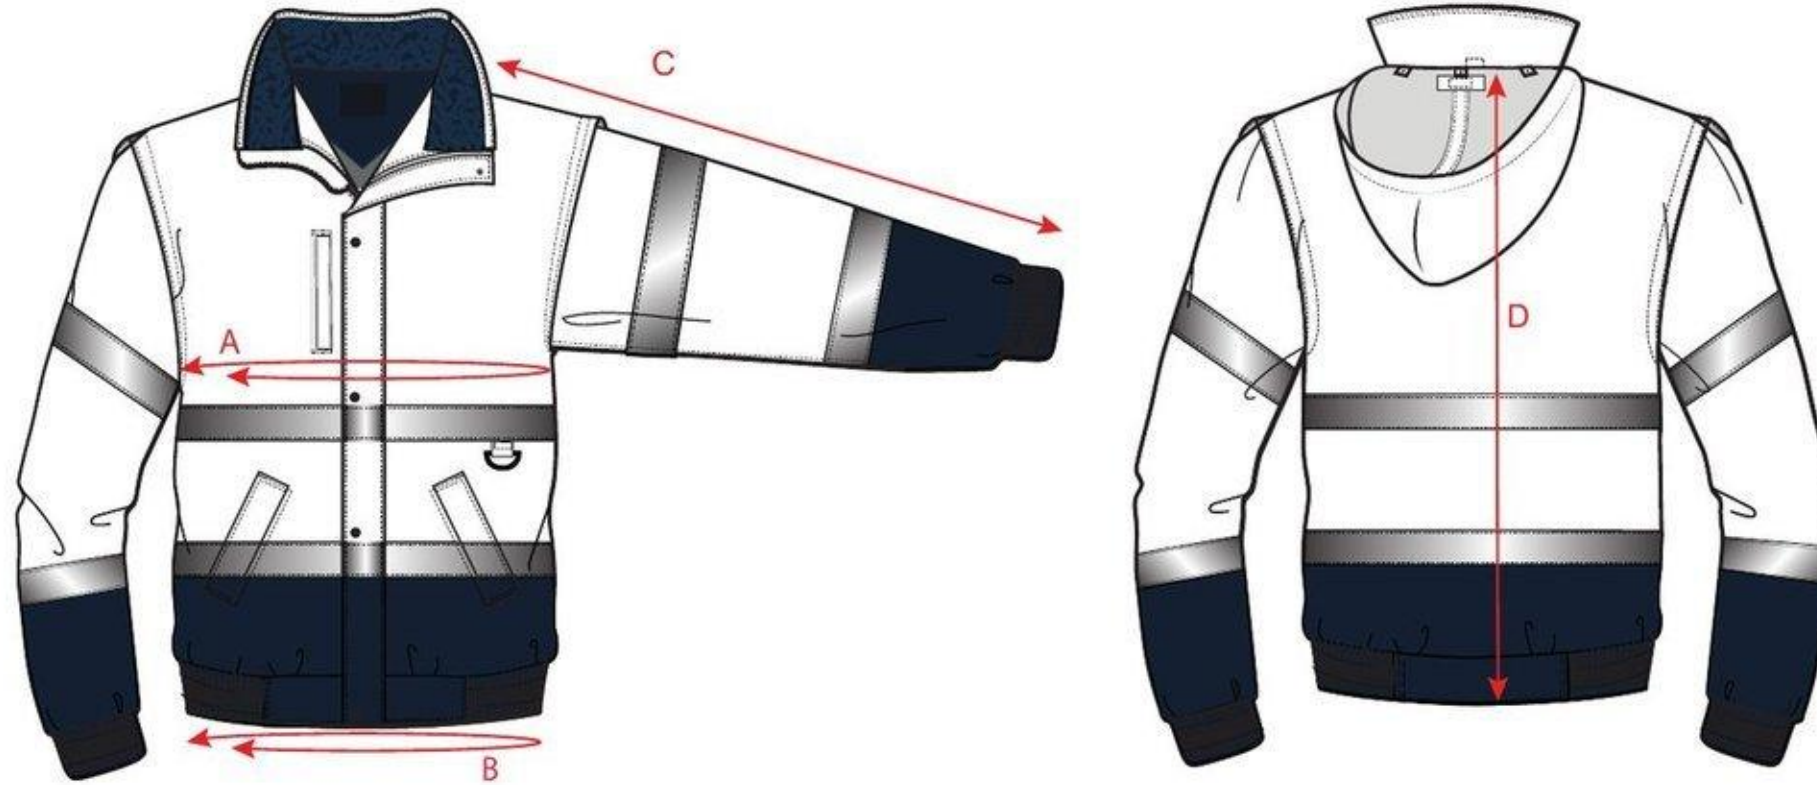

STYLE NO: C468

DESCRIPTION: Hi Vis 2-in-1 Contrast Bomber Jacket

Measurements

		XS	S	M	L	XL	XXL	3XL	Tol
To Fit Chest		80-88	92-96	100-104	108-112	116-124	128-132	136-140	
Euro Sizes		1	2	3	4	5	6	7	
Jacket Chest	A	110	118	126	134	142	150	158	1
Hem Relaxed	B	84	92	100	108	116	124	132	1
Hem Stretched	B	110	118	126	134	142	150	158	1
Collar to Cuff (incl. Cuff)	C	81	82	83	84	85	86	87	1
Centre Back Length (incl Waistband)	D	70	70	70	72	72	74	74	1