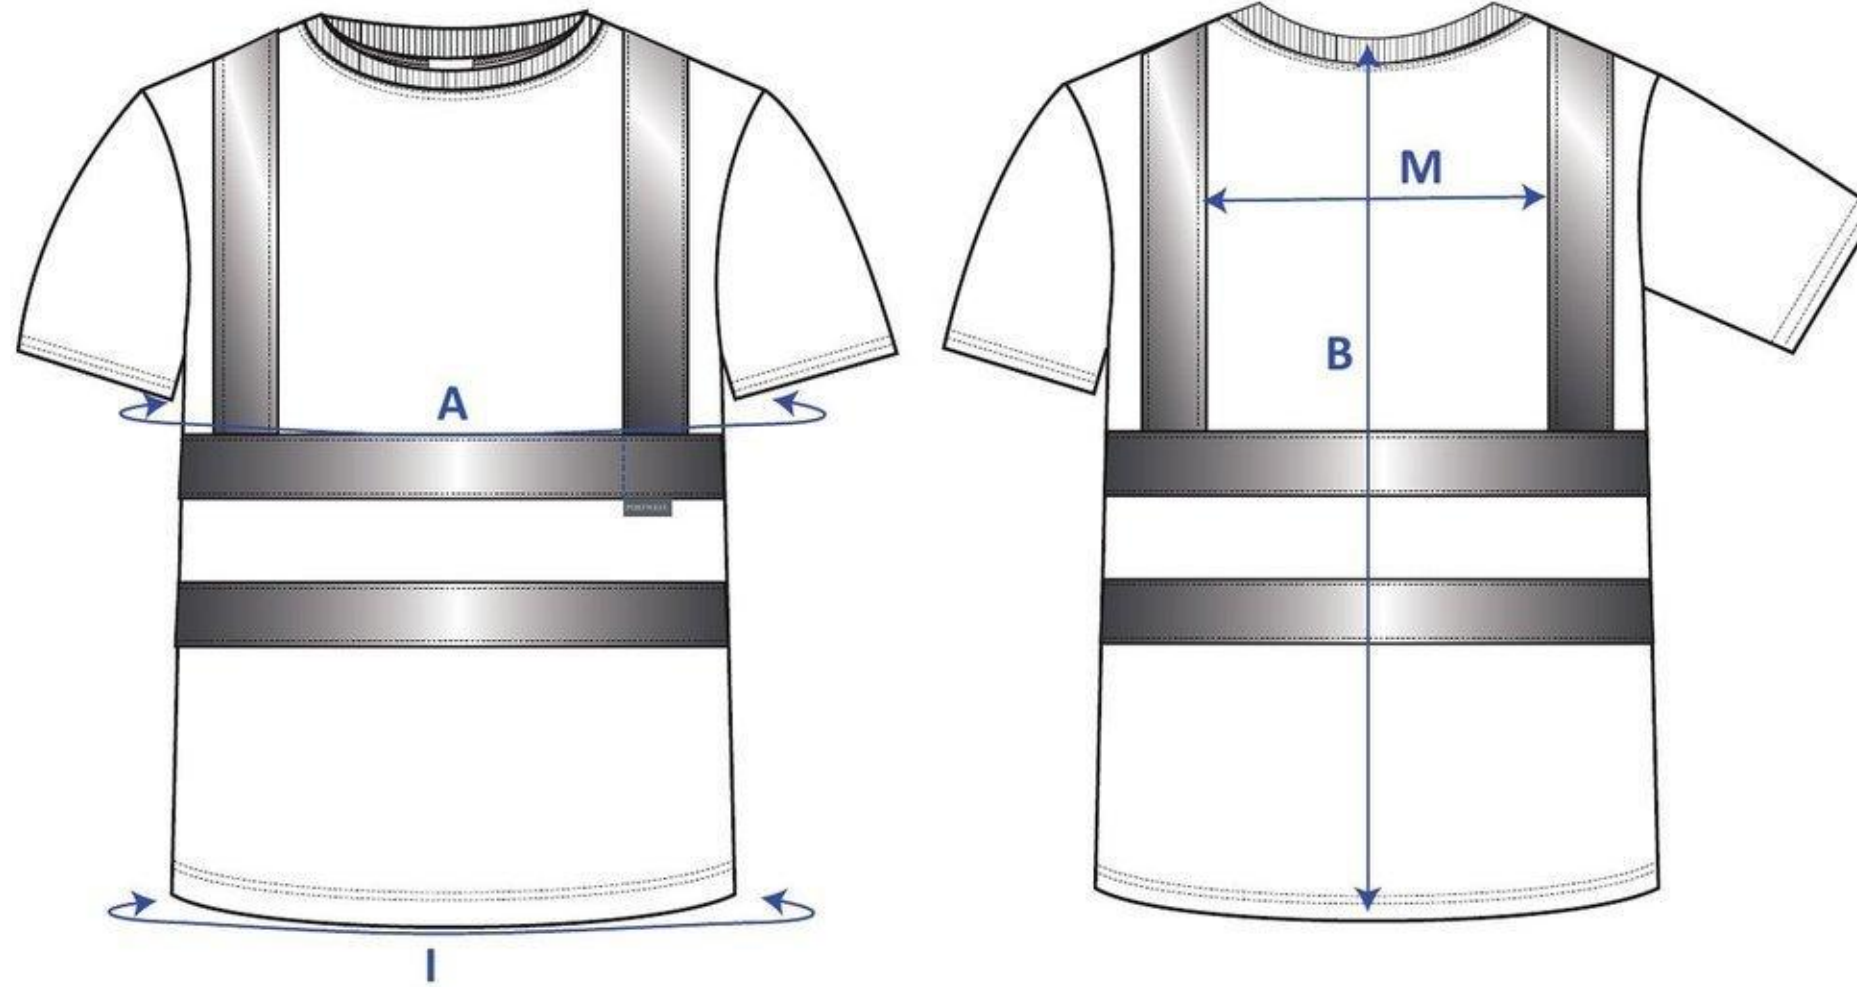

STYLE NO: S478

DESCRIPTION: **Hi-Vis Short Sleeved T-Shirt**

FABRIC: **100% Polyester**

COLOUR: **Orange, Yellow**

Measurements Are For A Fully Relaxed Fabric, In Cm's :

Code	AREA	XS	S	M	L	XL	XXL	3XL	4XL	5XL	6XL	7XL	Tol Plus
A	Chest	92	100	108	116	124	132	140	148	156	164	172	1
B	Back Length <i>(include collar)</i>	70	74	75	76	77	78	79	80	81	82	83	1
I	Hem Circumference	92	100	108	116	124	132	140	148	156	164	172	1
M	Distance between Vertical Bands of Reflective Tape	22	23	24	25	26	27	28	29	30	31	32	0.5