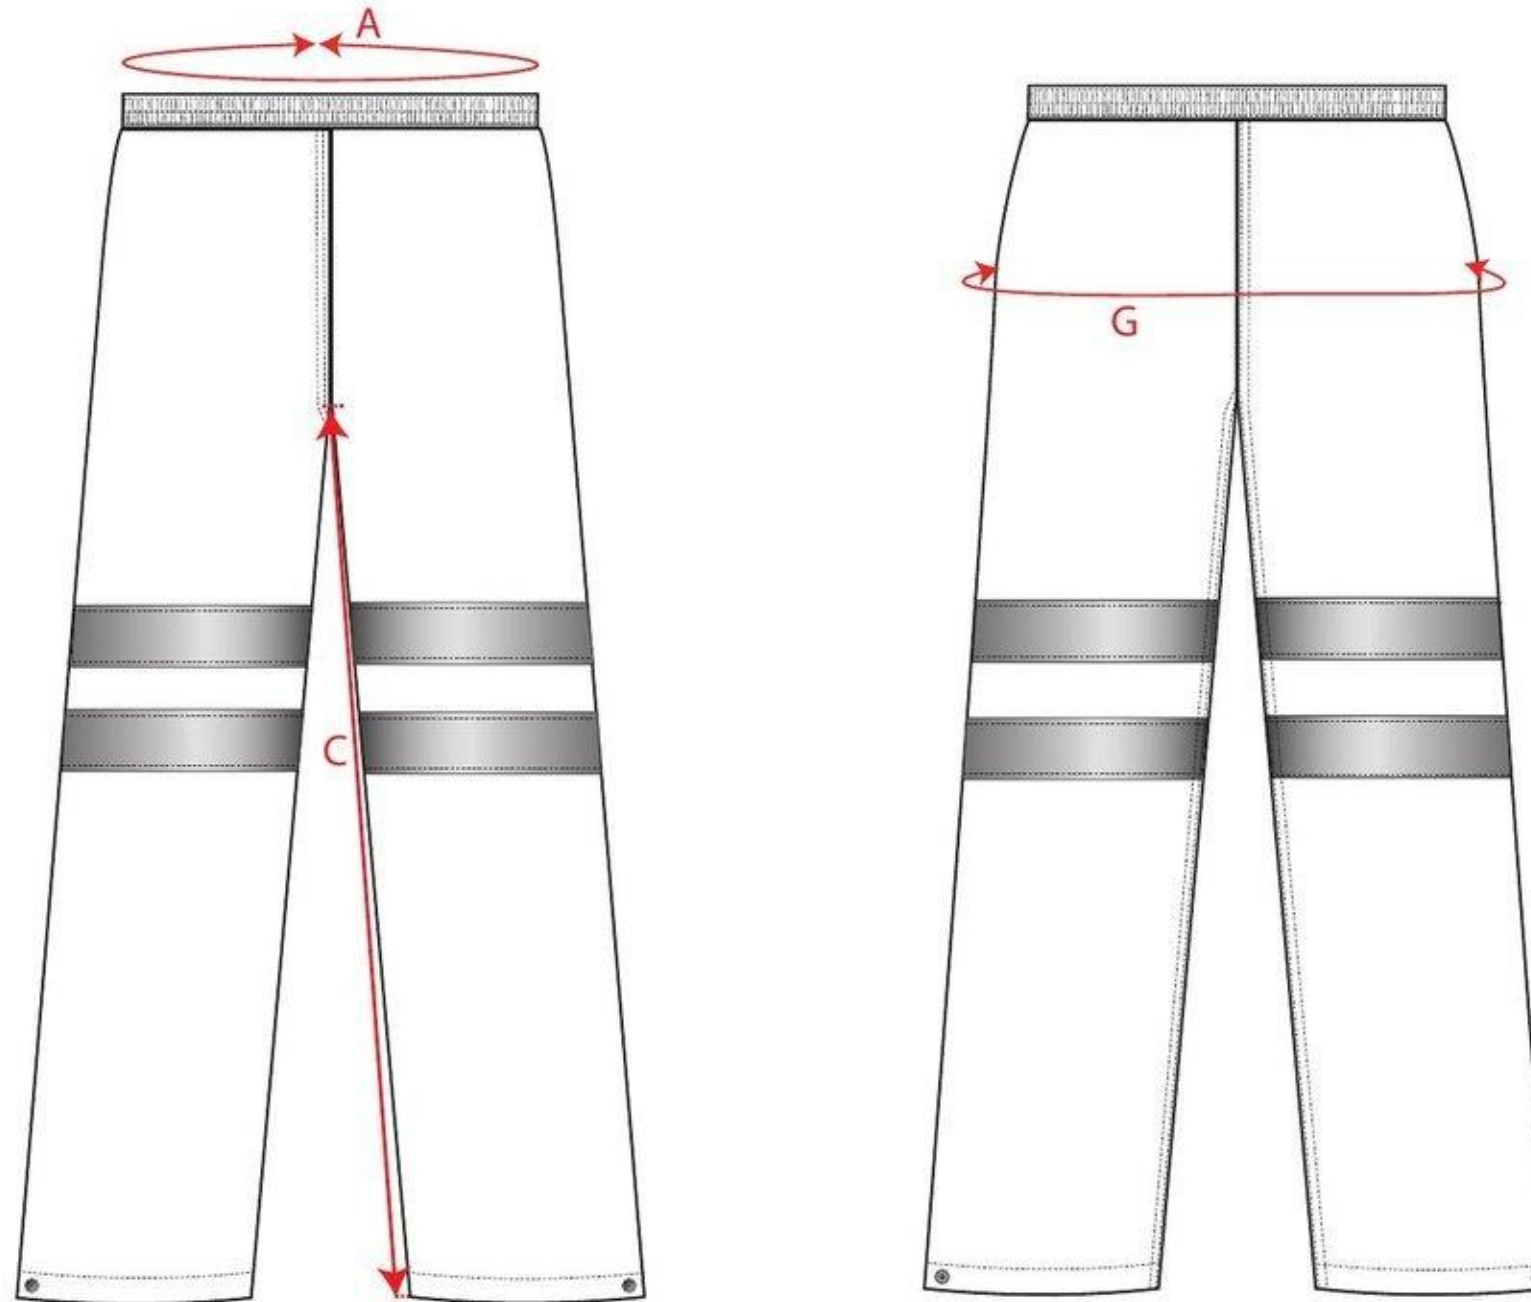

STYLE RT51
NO:

DESCRIPTION: Sealtex Ultra Trousers

To fit waist		SML	MED	LARGE	XLARGE	XXLARGE	3XLARGE	4XLARGE	5XLARGE	Tol
measurements to be taken flat		76-80	84-88	92-96	100-104	108-112	116-120	124-128	132-136	
Waist Relaxed	A	64	72	80	88	96	104	112	120	1
Inside leg (31" leg)	C	78	78	78	78	78	78	78	78	min
Hip measurement	G	110	118	126	134	142	150	158	166	1.5