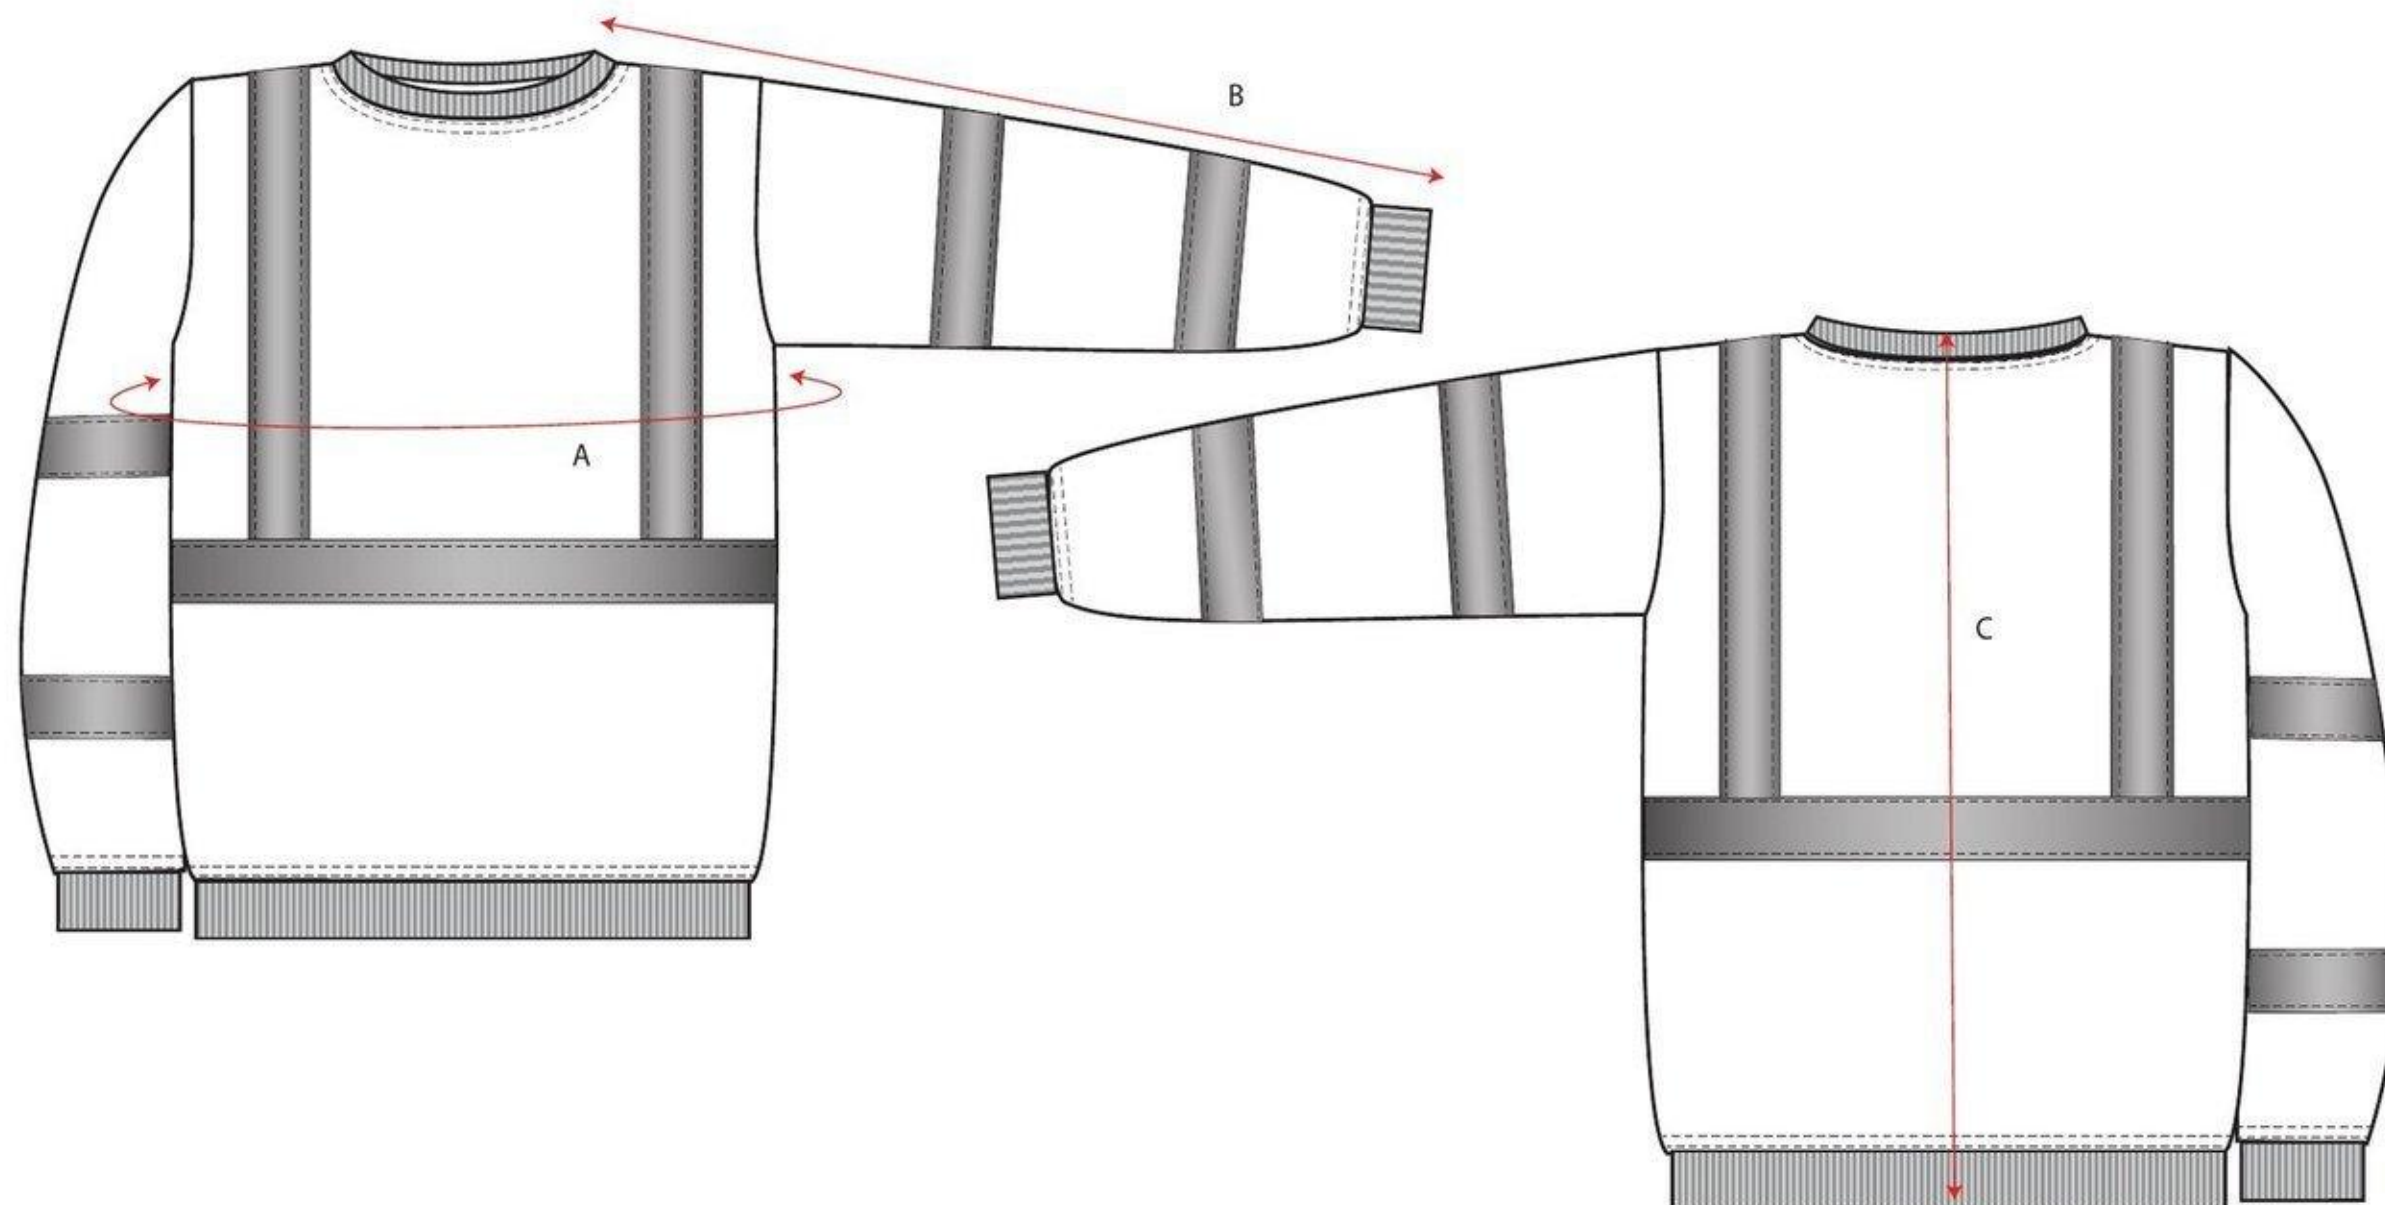

STYLE NO: FR72

DESCRIPTION: Modafume HiVis FR Sweatshirt

FABRIC: 60% Modacrylic 39% Cotton
1% Carbon Fibre 300gm

COLOUR: Vi Vis Flouresent Yellow

AREA	Code	Small	Medium	Large	XL	XXL	3XL	4XL	5XL
Chest	A	108	117	126	135	144	153	162	171
Sleeve Length - <i>Incl. Collar & Cuff</i>	B	80	81	82	83	84	85	86	87
Back Length - <i>incl. collar & waistband</i>	C	76	76	76	76	76	78	78	80