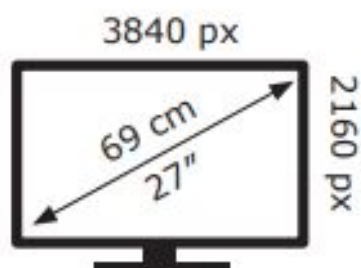

# ENERG

DELL

S2721QSA

**25** kWh/1000h

ABCDEF**G**

**35** kWh/1000h

2019/2013