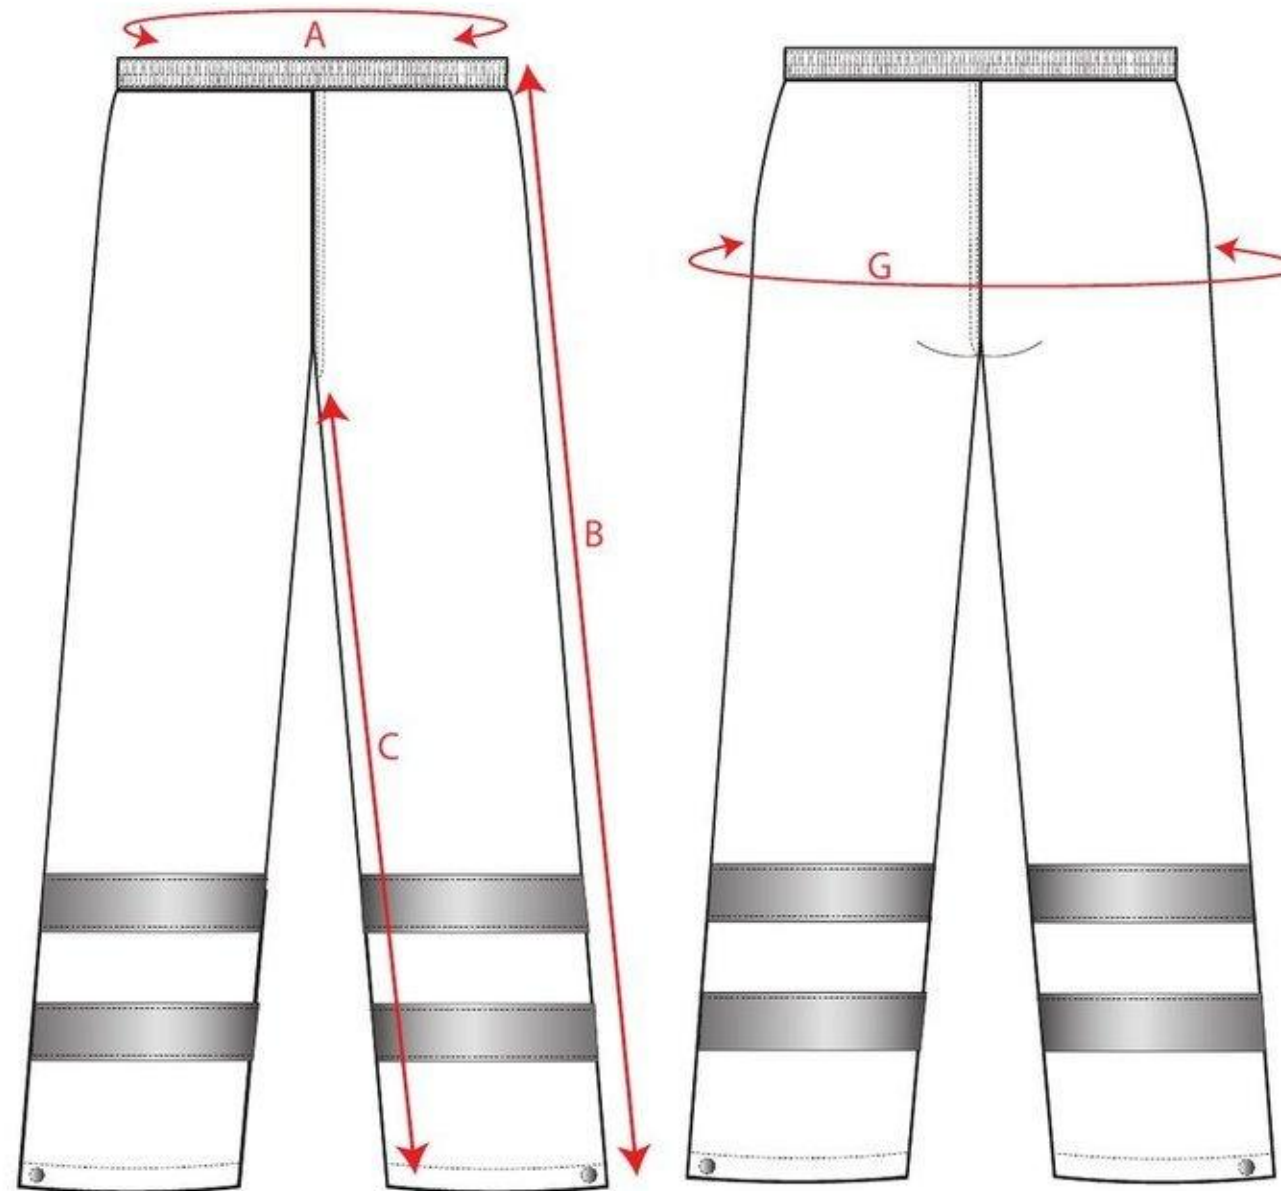

STYLE NO: S493

DESCRIPTION: Sealtex Ultra Reflective Trousers

		XS	SML	MED	L	XL	XXL	3XL	4XL	5XL	Tol
To fit waist		68-72	76-84	84-92	92-100	100-108	108-116	116-124	124-132	132-140	
measurement to be taken flat											
Waist relaxed	A	56	64	72	80	88	96	104	112	120	1
Outside Leg (inc WB 31" leg)	B	111	112	113	114	115	116	117	118	119	1.5
Inside leg (31"leg)	C	78	78	78	78	78	78	78	78	78	min
Hip measurement	G	102	110	118	126	134	142	150	158	166	1.5