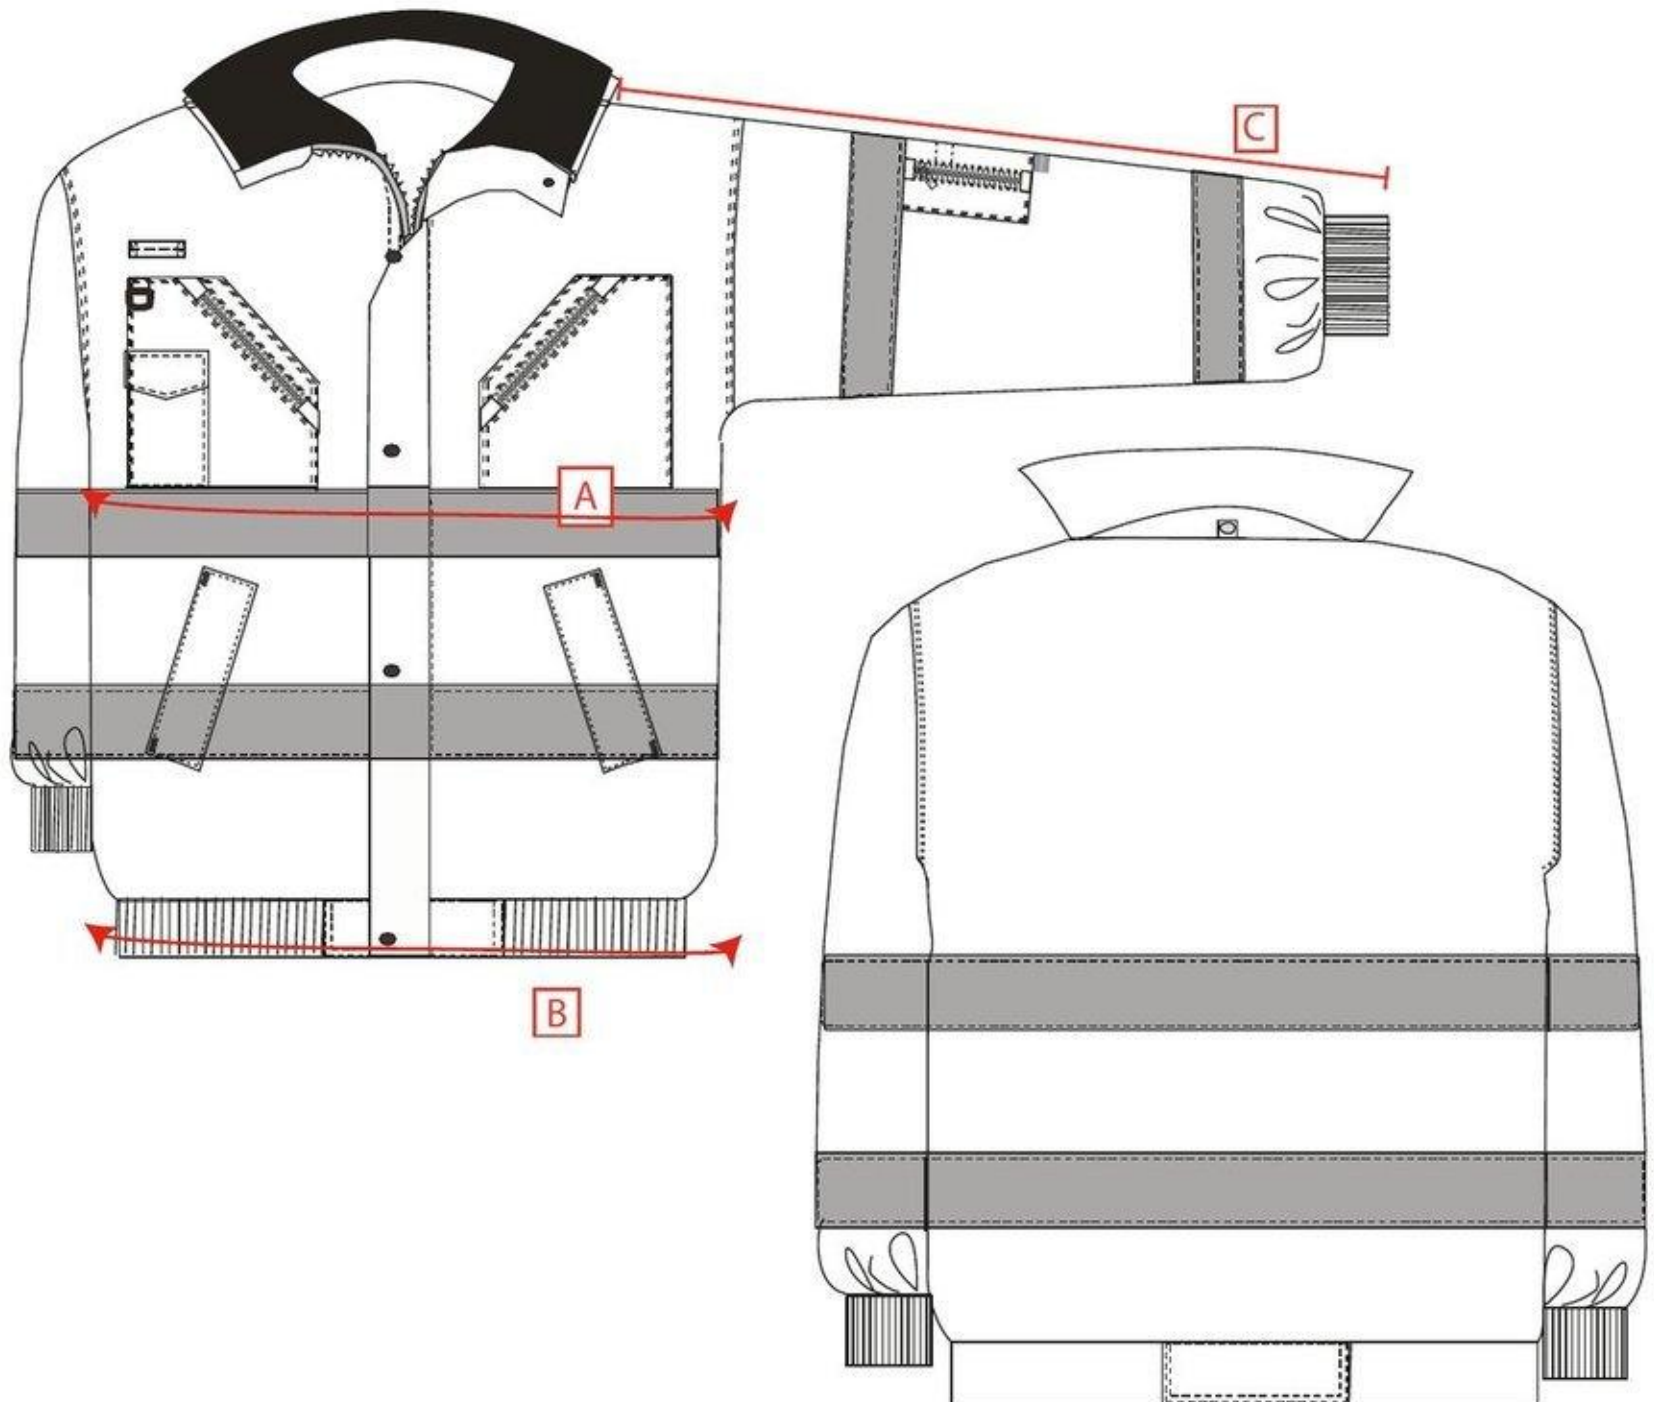

PORTWEST®

STYLE **S435**
NO:

DESCRIPTION: **Iona 3 in 1 Bomber Jacket**

		Measurements							
		S	M	L	XL	XXL	3XL	4XL	5XL
To Fit Chest		92-96	100-104	108-112	116-124	124-132	136-144	148-152	156-162
Jacket Chest	A	118	126	134	142	150	158	166	174
Hem Relaxed	B	84	92	100	108	116	124	136	144
Collar to Cuff (incl. Cuff)	C	82	83	84	85	86	87	88	88