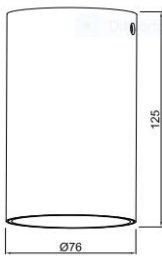

Technical Drawing