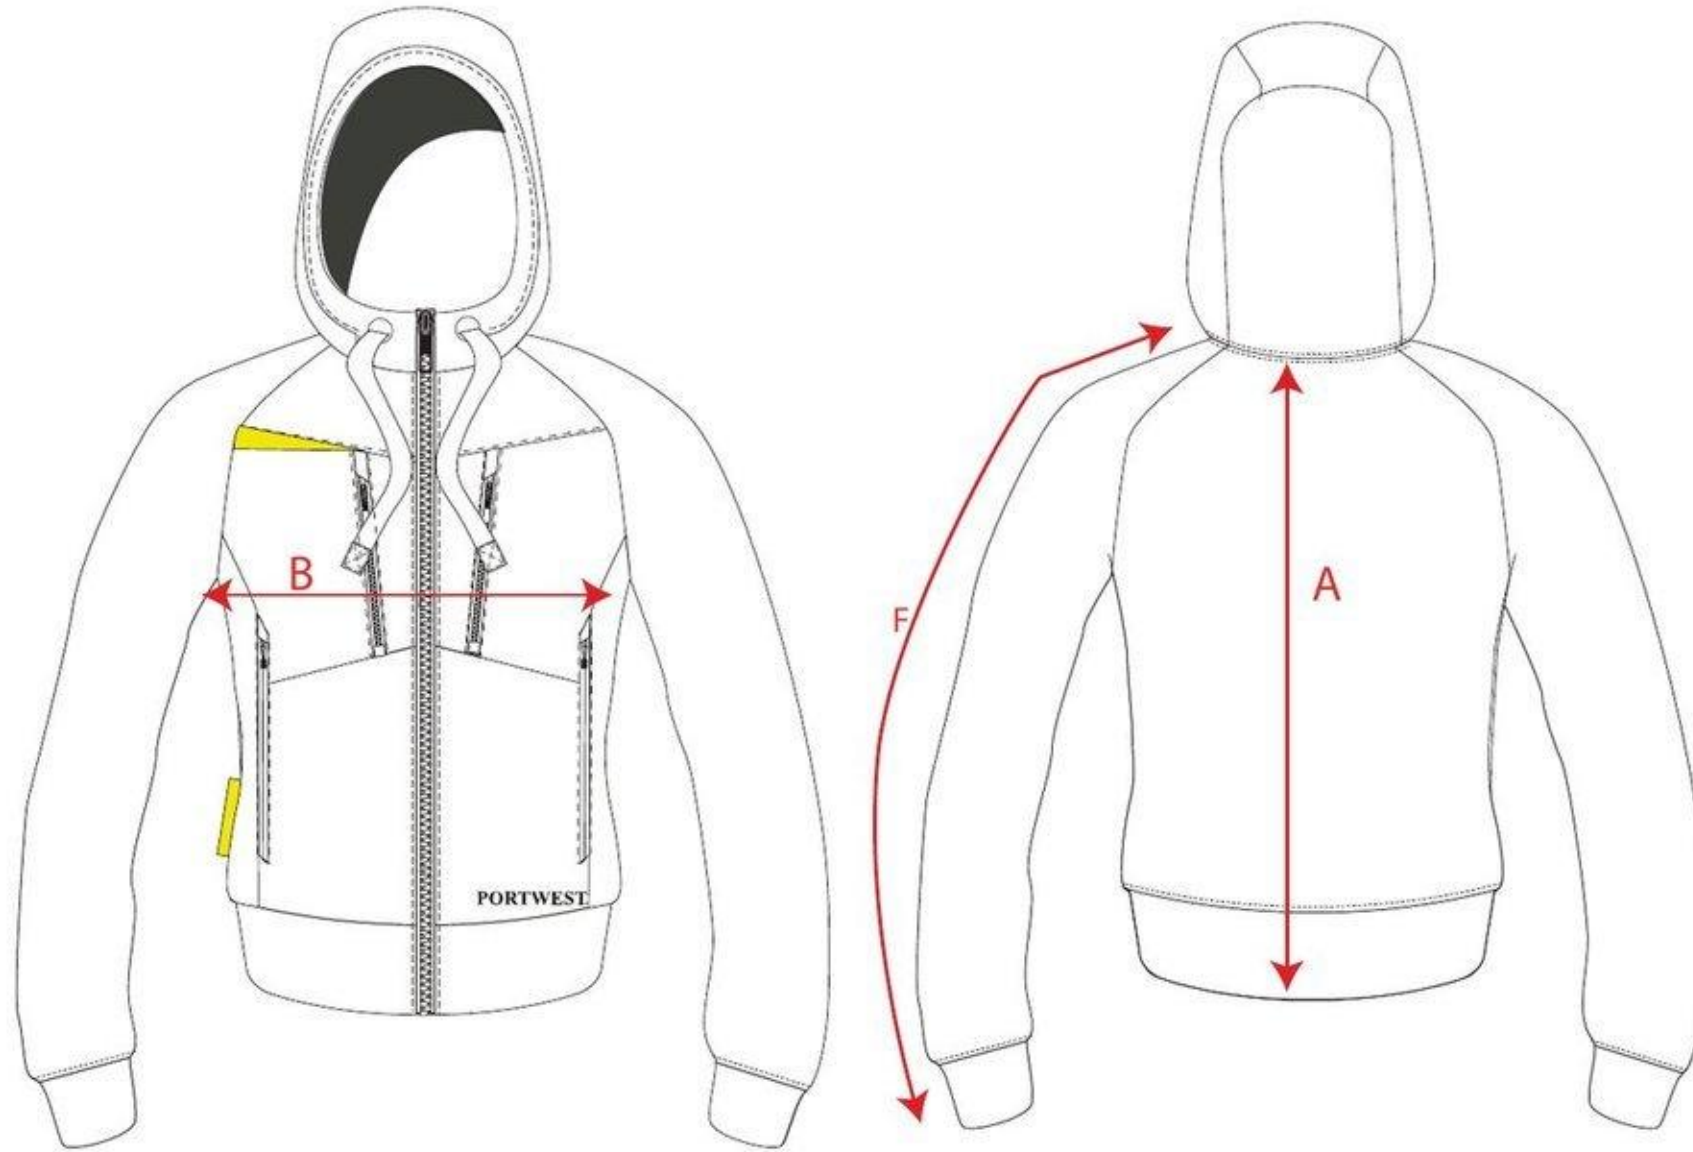

STYLE NO: DX472

DESCRIPTION: DX472 HOODY

Size	S	M	L	XL	2XL	3XL
TO FIT CHEST	92-96	100-104	108-112	116-124	128-132	136-140
A CENTRE BACK LENGTH (CB NECK TO BACK HEM)	70	71	72	73	74	75
B ½ CHEST	49	53	57	63	67	71
F RAGLAN SLEEVE LENGTH FROM N	80	81	82	83	84	85