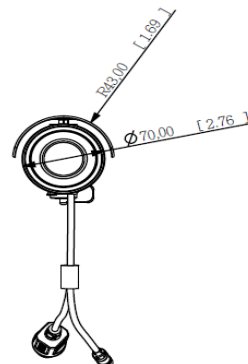

Photo Indication & Dimension Diagram

ONVIF

- 1 IR LED
 - 2 LENS
 - 3 Light Sensor
 - 4 RJ45 Connector 1 (For Ethernet, 802.3at PoE and 802.3af PoE)
 - 5 DC12V / AC24V Connector(*)
 - 6 Antenna Connector
 - 7 RJ45 Connector 2 (For Audio in/out, RS485, DI/DO)
- (*)- V5 only