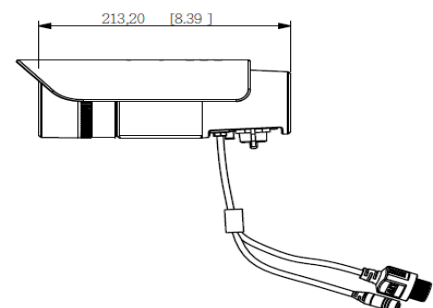

Photo Indication & Dimension Diagram

ONVIF

- 1 IR LED
 - 2 LENS
 - 3 Light Sensor
 - 4 RJ45 Connector 1 (For Ethernet, 802.3at PoE and 802.3af PoE)
 - 5 DC12V / AC24V Connector(*)
 - 6 Antenna Connector
 - 7 RJ45 Connector 2 (For Audio in/out, RS485, DI/DO)
- (*)- V5 only