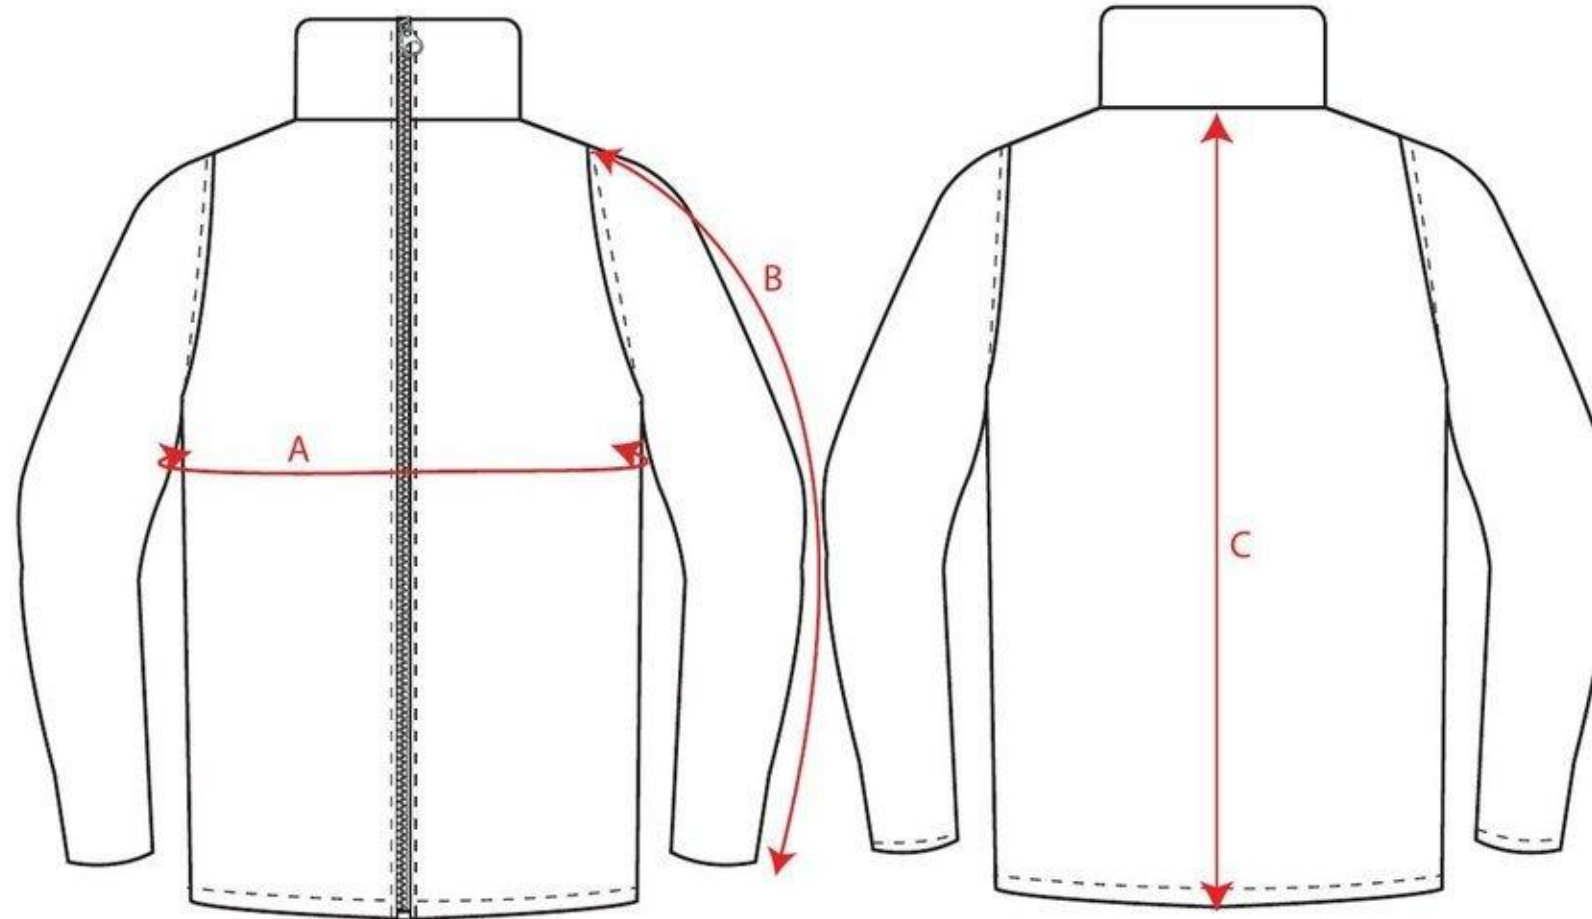

STYLE NO: CD870

DESCRIPTION: WX2 Eco Softshell (2L)

		Measurements									
		XS	S	M	L	XL	2XL	3XL	4XL	5XL	6XL
To Fit Chest:	Code	80-88	92-96	100-104	108-112	116-124	128-132	136-140	144-148	152-160	164-172
Chest	A	100	108	116	124	136	144	152	160	172	184
Collar to Cuff - Reg	B	68	69	70	71	72	73	74	75	76	77
Collar to Cuff - Tall	B	71	72	73	74	75	76	77	78	79	80
Nape to Hem - Reg	C	73	75	77	79	81	83	85	87	89	91
Nape to Hem - Tall	C	78	80	82	84	86	88	90	92	94	96