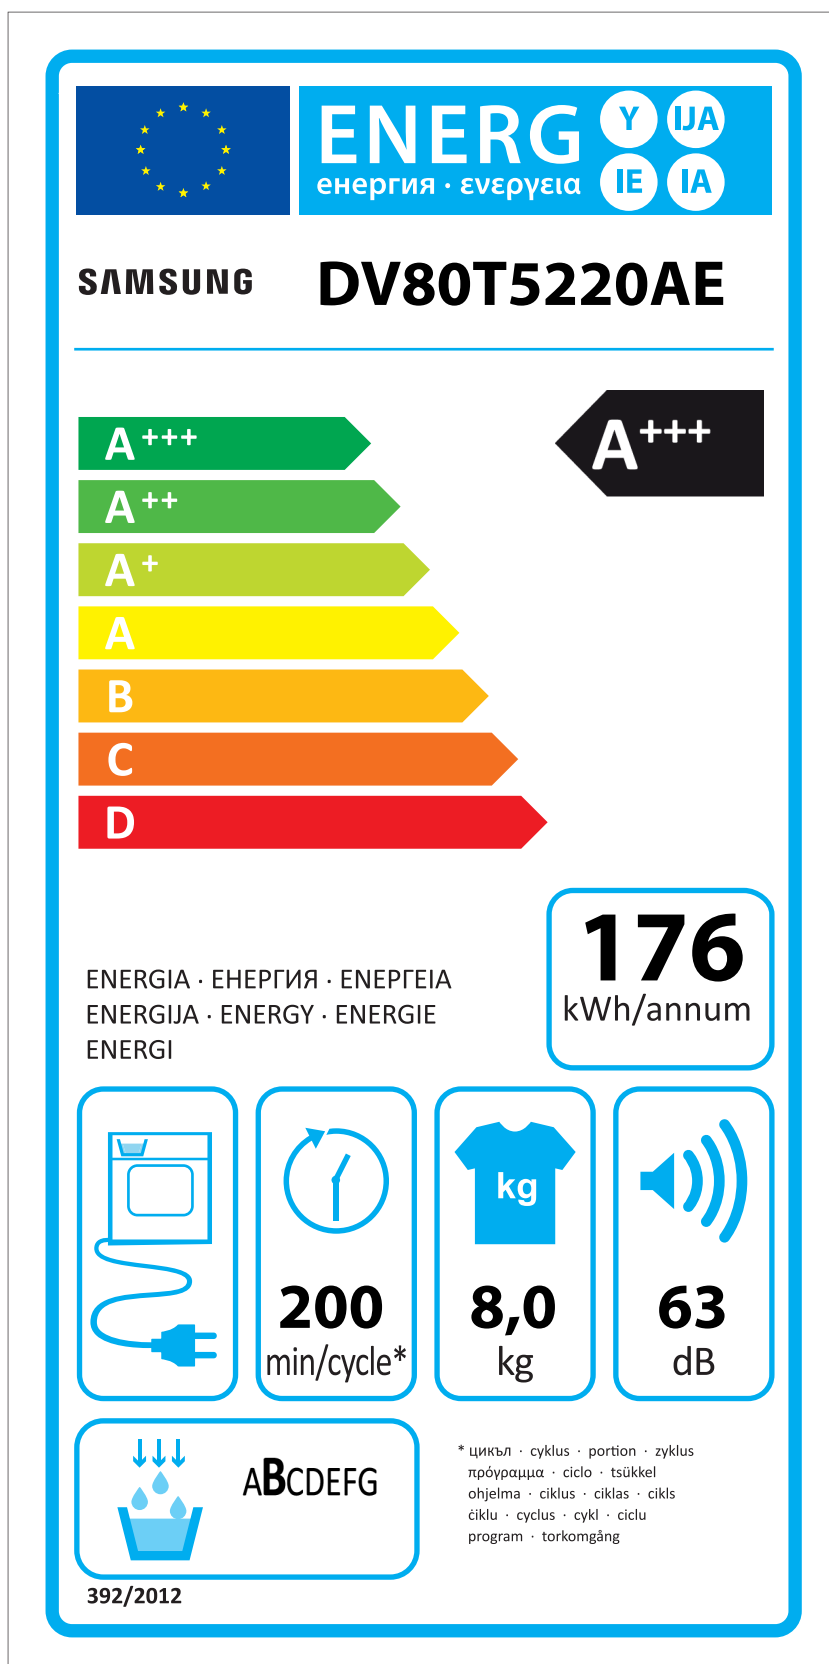

ERP LABEL ENERGY (DRYER CONDENSER TYPE)

CODE : DC68-03225C
Size : 110 x 220 (mm)
Material : ART