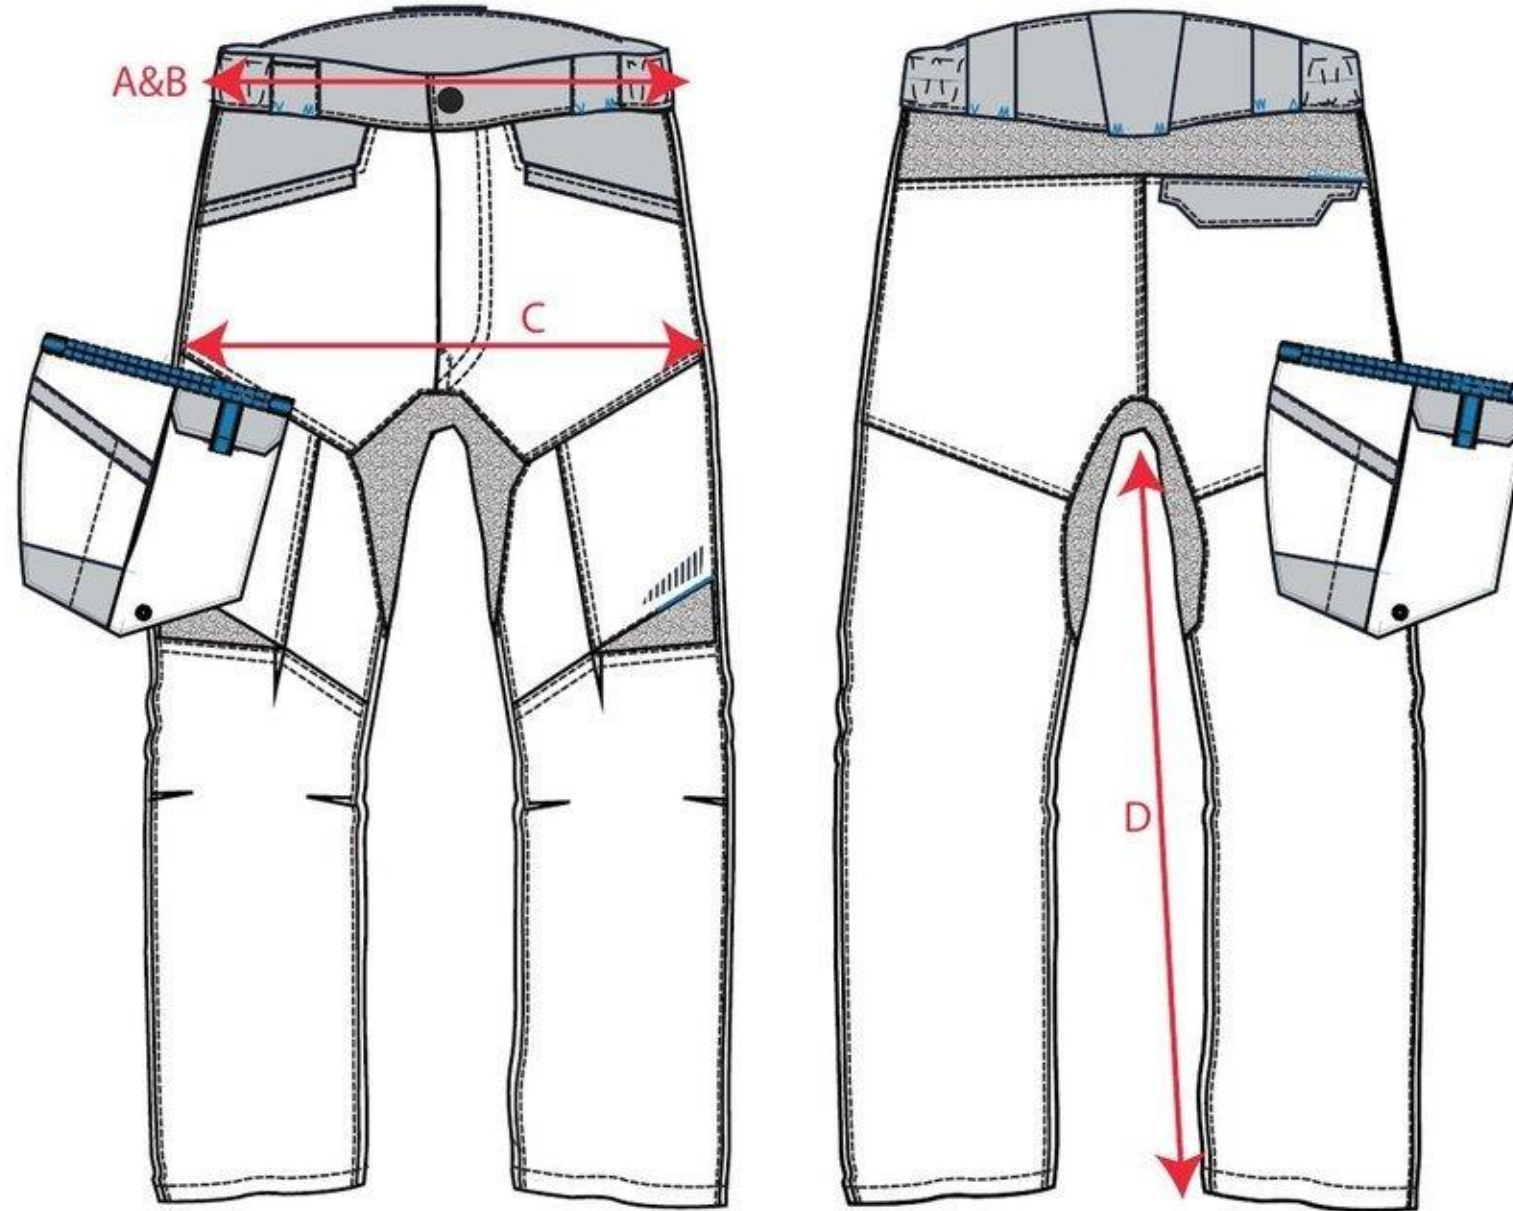

STYLE NO: T711

DESCRIPTION: WX3 Service Trousers

Description		26	28	30	32	33	34	36	38	40	41	42	44	46	48	50	52	54	56
Waist - relaxed	A	34.00	36.50	39.00	41.50	42.75	44.00	46.50	49.00	51.50	52.75	54.00	56.50	59.00	61.50	64.00	66.50	69.00	71.50
Waist - extended	B	39.00	41.50	44.00	46.50	47.75	49.00	51.50	54.00	56.50	57.75	59.00	61.50	64.00	66.50	69.00	71.50	74.00	76.50
Seat	C	46.00	48.50	51.00	53.50	54.75	56.00	58.50	61.00	63.50	64.75	66.00	68.50	71.00	73.50	76.00	78.50	81.00	83.50
Inner Leg Length - Regular	D	79.00	79.00	79.00	79.00	79.00	79.00	79.00	79.00	79.00	79.00	79.00	79.00	79.00	79.00	79.00	79.00	79.00	79.00