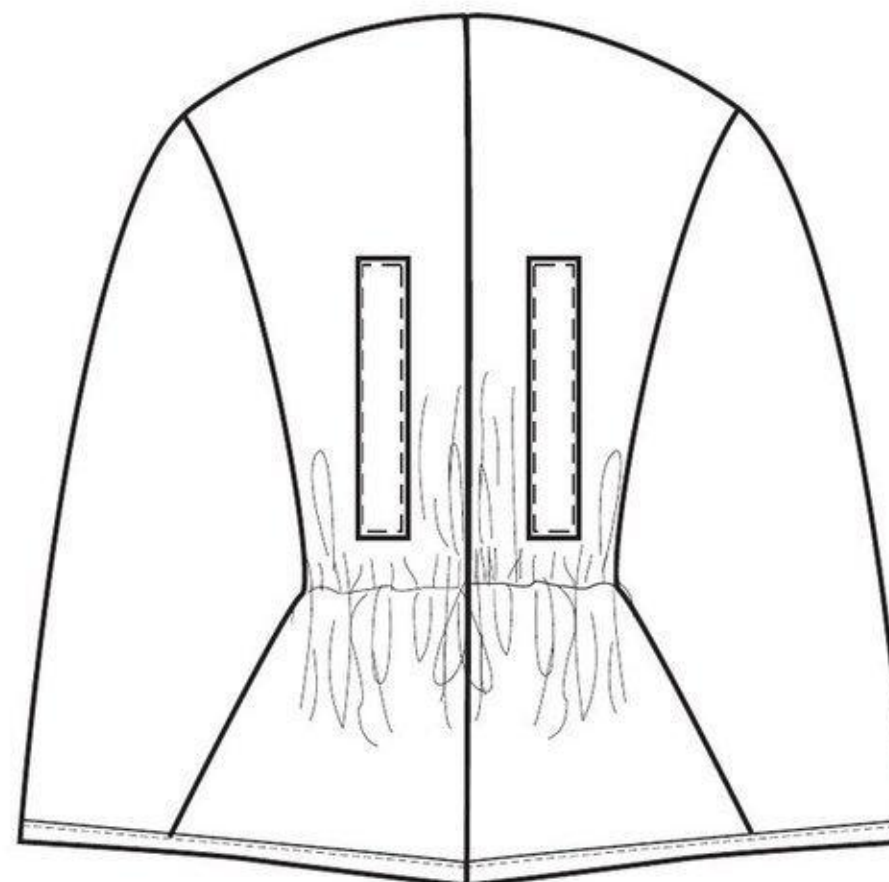

STYLE NO: FR29	DESCRIPTION: FR Hood
----------------	----------------------

AREA	Description	CM
A	Length of hood	25
B	Length of hood top to bottom	30
C	Width of hood for front to back	24