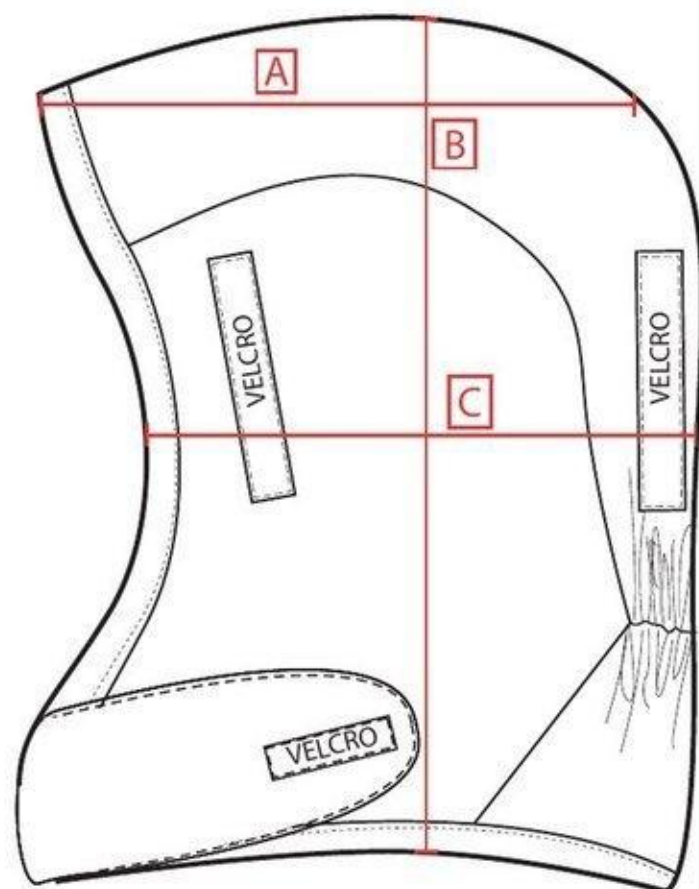

STYLE NO: FR29	DESCRIPTION: FR Hood
----------------	----------------------

AREA	Description	CM
A	Length of hood	25
B	Length of hood top to bottom	30
C	Width of hood for front to back	24