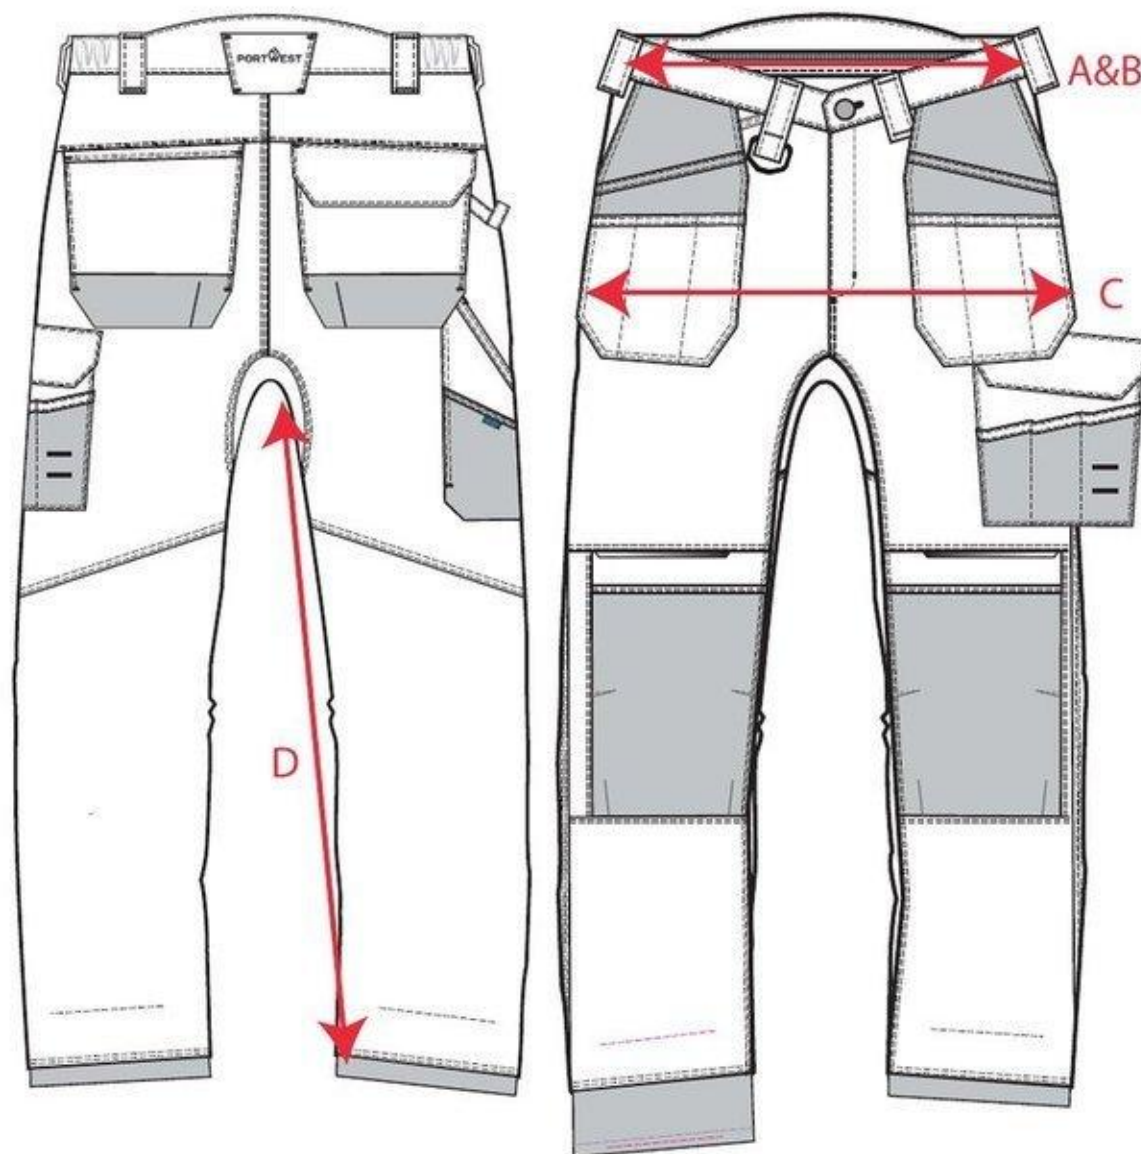

STYLE NO: PW347

DESCRIPTION: PW3 Cotton Holster Trousers

DESCRIPTION		26	28	30	32	33	34	36	38	40	41	42	44	46	48	50	52	54	56
Waist - relaxed	A	34.00	36.50	39.00	41.50	42.75	44.00	46.50	49.00	51.50	52.75	54.00	56.50	59.00	61.50	64.00	66.50	69.00	71.50
Waist - extended	B	39.00	41.50	44.00	46.50	47.75	49.00	51.50	54.00	56.50	57.75	59.00	61.50	64.00	66.50	69.00	71.50	74.00	76.50
Seat	C	46.00	48.50	51.00	53.50	54.75	56.00	58.50	61.00	63.50	64.75	66.00	68.50	71.00	73.50	76.00	78.50	81.00	83.50
Inner Leg Length - Regular	D	79.00	79.00	79.00	79.00	79.00	79.00	79.00	79.00	79.00	79.00	79.00	79.00	79.00	79.00	79.00	79.00	79.00	79.00