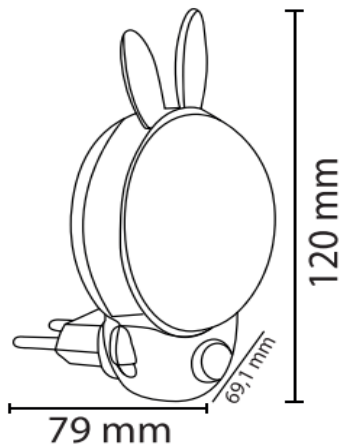

Technical Drawing

Features

- High Lumen and CRI, Good quality & Constant Current driver.
- High heat dissipation, low carbon and environmental protection.
- SMD LED Lamp Base.
- Innovative Design of Assembly Structure

ON-OFF LED 6 pcs