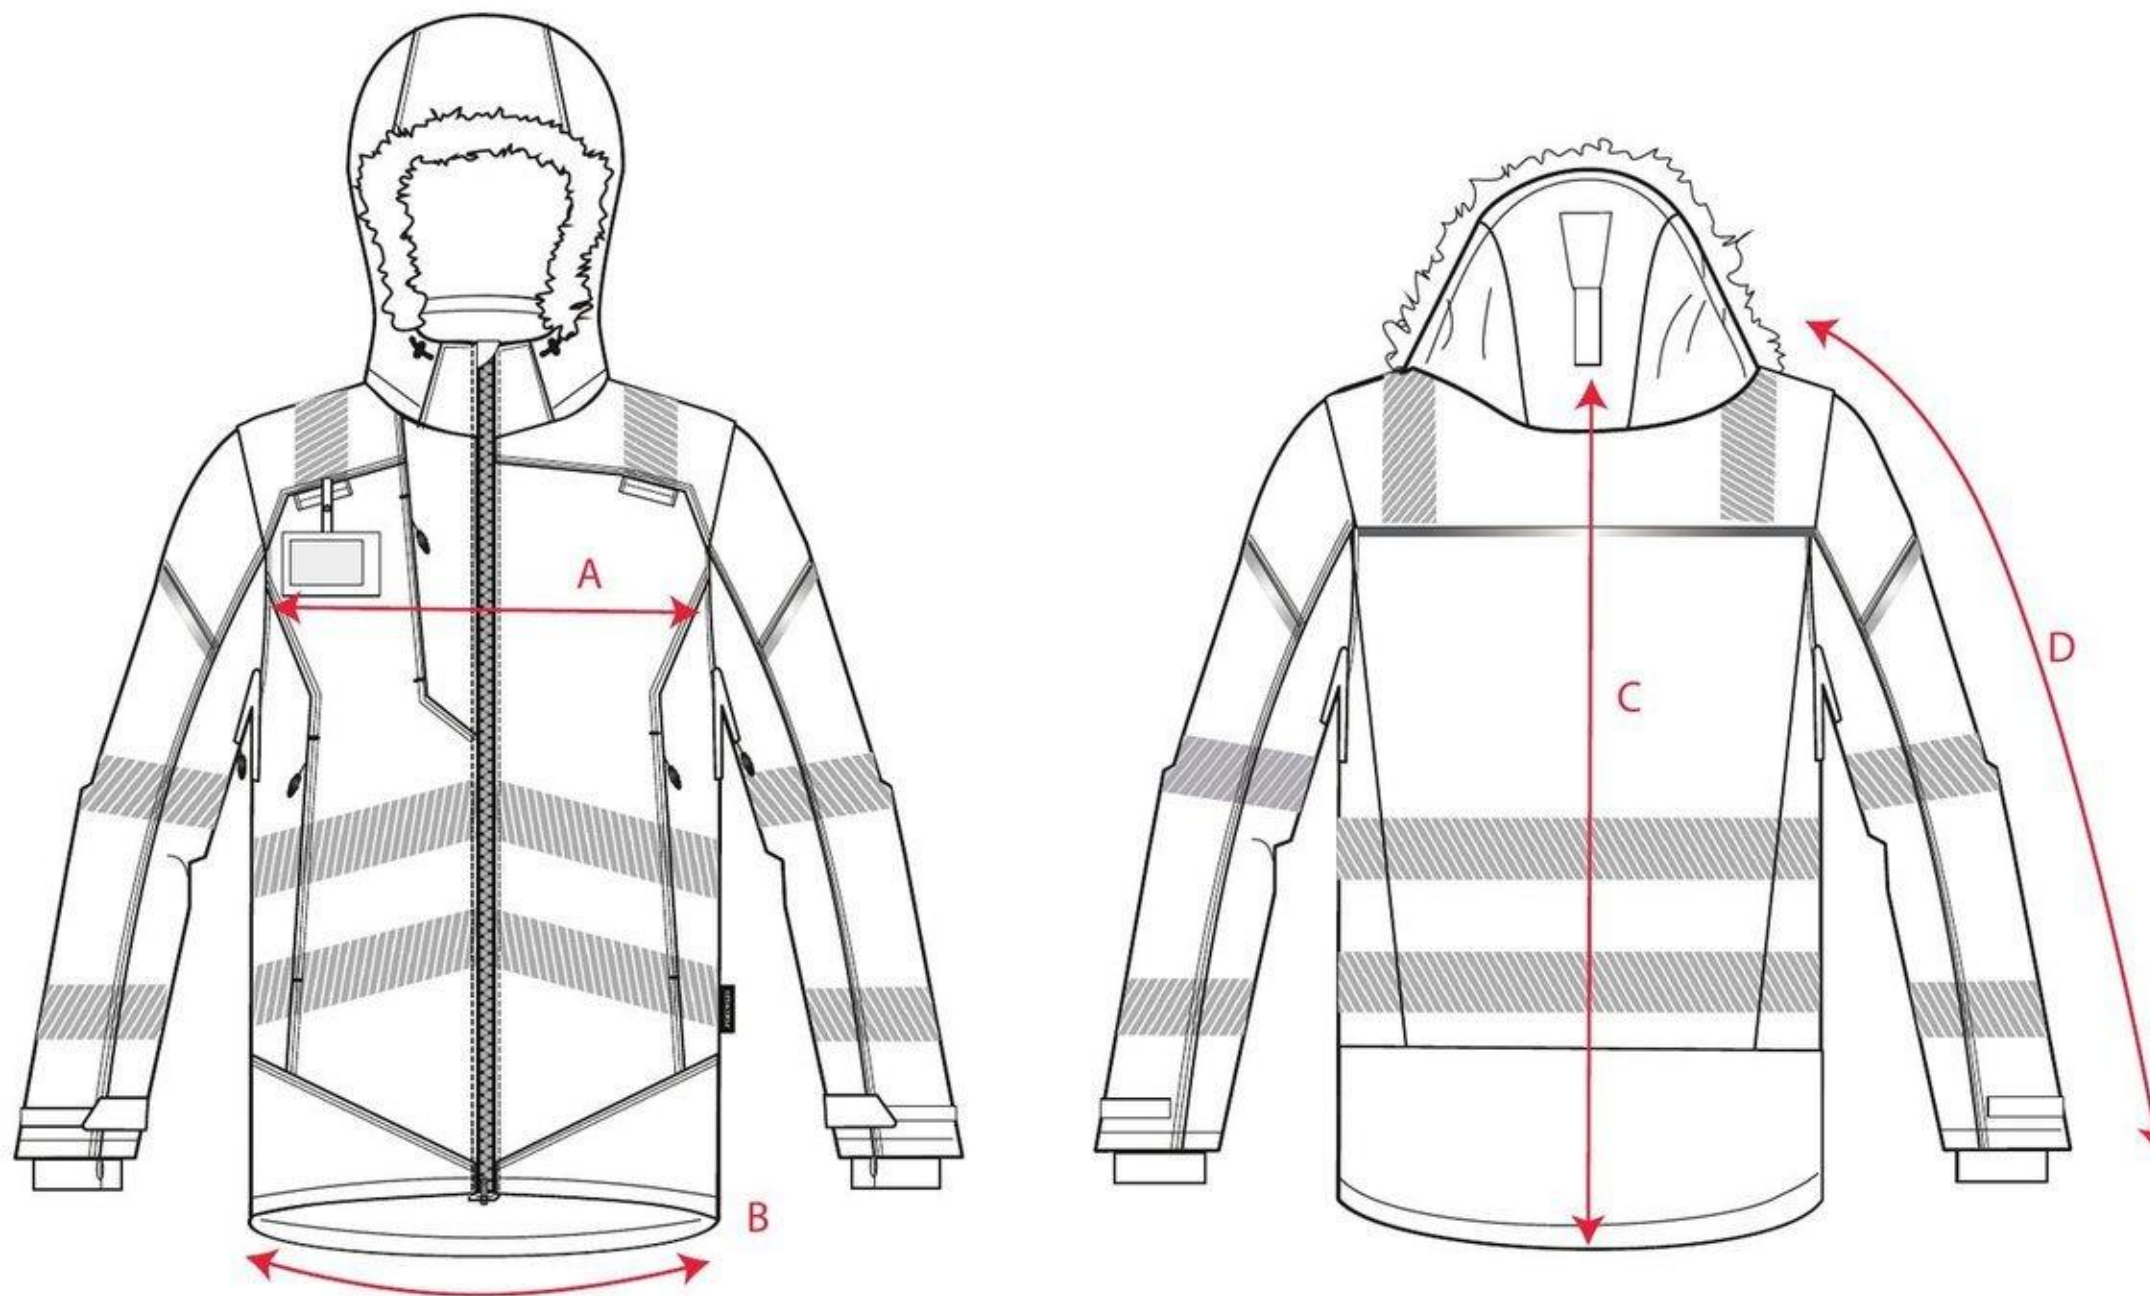

# PORTWEST<sup>®</sup> SIZE CHART

STYLE NO: **PW369**

DESCRIPTION: PW3 Parka Jacket

		S	M	L	XL	XXL	3XL	4XL
A	Chest	110.00	118.00	126.00	138.00	146.00	154.00	162.00
B	Hem width	105.00	113.00	121.00	133.00	141.00	149.00	157.00
C	Back length	85.00	86.00	87.00	88.00	89.00	90.00	91.00
D	Sleeve length - set in sleeve - long sleeve	68.00	69.00	70.00	71.00	72.00	73.00	74.00