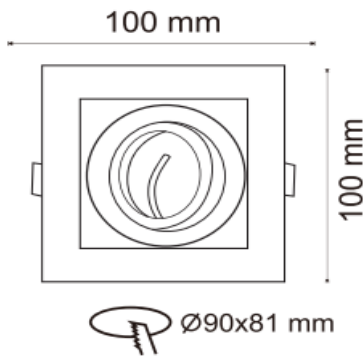

Technical Drawing