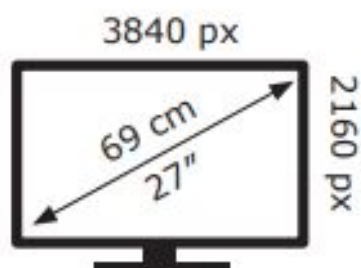

ENERG

DELL

S2721QSA

25 kWh/1000h

ABCDEF**G**

35 kWh/1000h

2019/2013