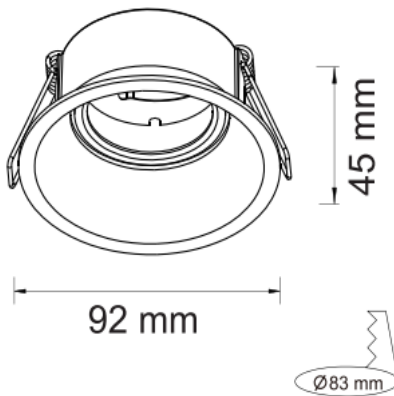

DOWNLIGHT FITTING

Product&Family Code: 015 029 0001

MEYAN-R

WHITE

BLACK

Technical Drawing

Technical Data

Product Wattage (W)	Max.10W LED
Lamp Type	MR16 G5.3/G6.35
WEEE Regulation Appropriate	Yes
Materials	Aluminium
Protection Class	N/A
Dimmable	No
EEI	-
IP Rating	20