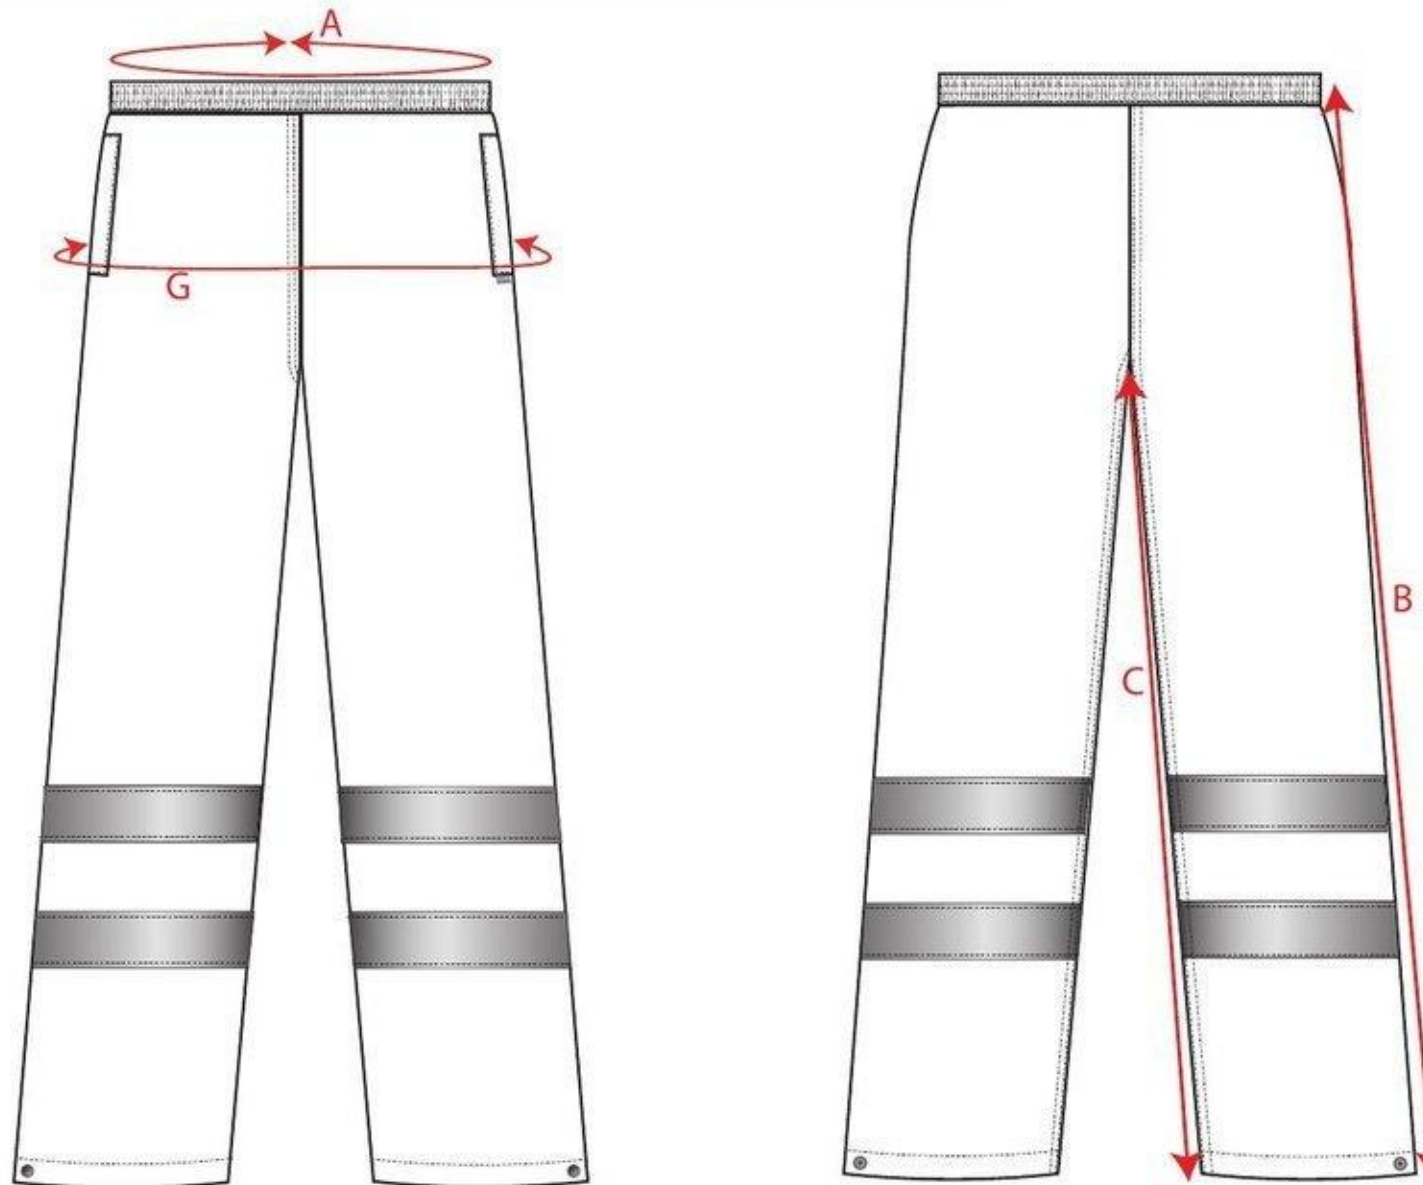

STYLE NO: S480

DESCRIPTION: Hi Vis Traffic Trousers

To fit waist		68 - 72	76-80	84-88	92-96	100-104	108-112	116-120	124-128	132-140	144-148	152-156	Tol	Tall
measurements to be taken flat		XS	S	M	L	XL	XXL	3XL	4XL	5XL	6XL	7XL		
Waist relaxed	A	56	64	72	80	88	96	104	112	120	128	136	1cm	
Outside leg (inc wasitband)	B	111	112	113	114	115	116	117	118	119	120	121	1.5cm	5
Inside leg (31" leg)	C	78	78	78	78	78	78	78	78	78	78	78	min	5
Seat	G	102	110	118	126	134	142	150	158	166	174	182	1.5cm	