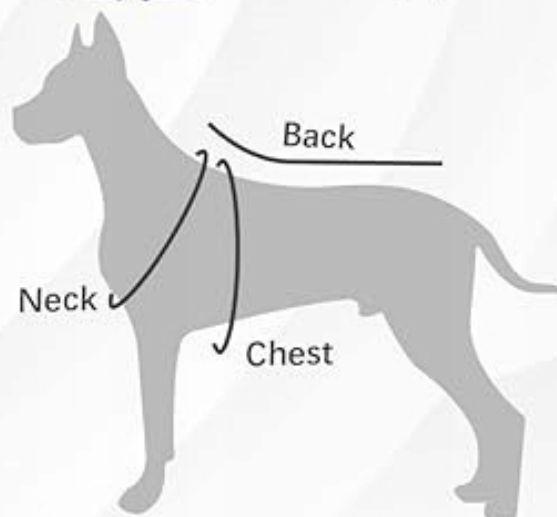

## L

Chest: 62cm/24.4"  
Neck: 45cm/17.71"  
Back: 43cm/16.92"

## XL

Chest: 76cm/29.92"  
Neck: 52cm/20.47"  
Back: 51cm/20.07"

## XXL

Chest: 90cm/35.43"  
Neck: 60cm/23.62"  
Back: 60cm/23.62"

## XXXL

Chest: 110cm/43.3"  
Back: 68cm/26.77"  
Neck: 68cm/26.77"

Kuoser