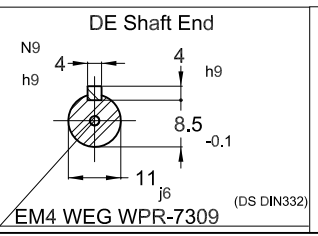

1 2 3 4 5 6

A

B

C

D

E

Cables outlet directed to NDE  
 Without finish coating  
 Without coating  
 Mounting B14T

0.18 kW 04 Poles 50 Hz A

						HYBRISUSER				00	
ECM	LOC	SUMMARY OF MODIFICATIONS				EXECUTED	CHECKED	RELEASED	DATE	VER	
EXECUTED	HYBRISUSER	THREE PH. MOTOR GENERAL PURPOSE IE2		FRAME W63 IP55 TEFC		PREVIEW				WEG	
CHECKED						WDD 00					
RELEASED						SHEET		1 / 1			
REL. DATE		WMO	Jaragua do Sul	Product Engineering							