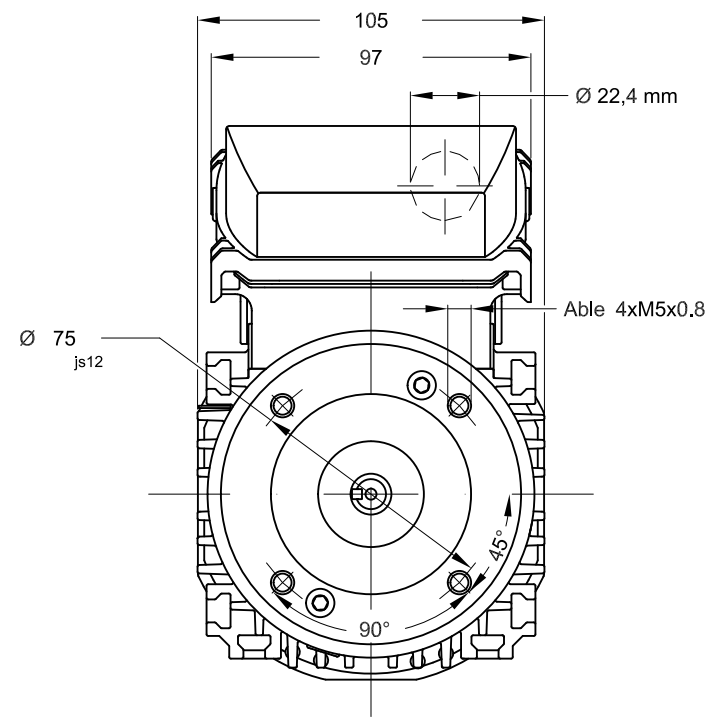

1 2 3 4 5 6

A

B

C

D

E

Cables outlet directed to NDE  
 Without finish coating  
 Without coating  
 Mounting B14T

0.18 kW 04 Poles 50 Hz A

						HYBRISUSER				00	
ECM	LOC	SUMMARY OF MODIFICATIONS				EXECUTED	CHECKED	RELEASED	DATE	VER	
EXECUTED	HYBRISUSER	THREE PH. MOTOR GENERAL PURPOSE IE2		FRAME W63 IP55 TEFC		PREVIEW				WEG	
CHECKED						WDD 00					
RELEASED						SHEET		1 / 1			
REL. DATE		WMO	Jaragua do Sul	Product Engineering							