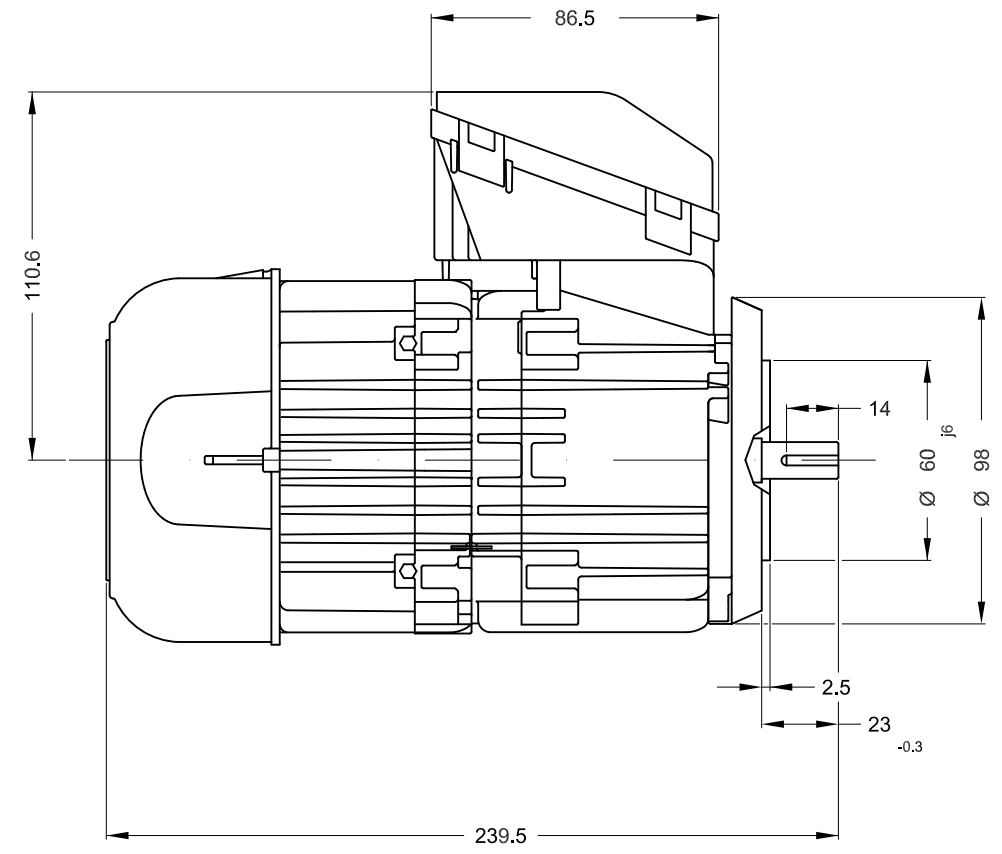

1 2 3 4 5 6

A

B

C

D

E

Cables outlet directed to NDE  
 Without finish coating  
 Without coating  
 Mounting B14T

0.18 kW 04 Poles 50 Hz A

						HYBRISUSER				00	
ECM	LOC	SUMMARY OF MODIFICATIONS				EXECUTED	CHECKED	RELEASED	DATE	VER	
EXECUTED	HYBRISUSER	THREE PH. MOTOR GENERAL PURPOSE IE2		FRAME W63 IP55 TEFC		PREVIEW				WEG	
CHECKED						WDD 00					
RELEASED						SHEET		1 / 1			
REL. DATE		WMO	Jaragua do Sul	Product Engineering							