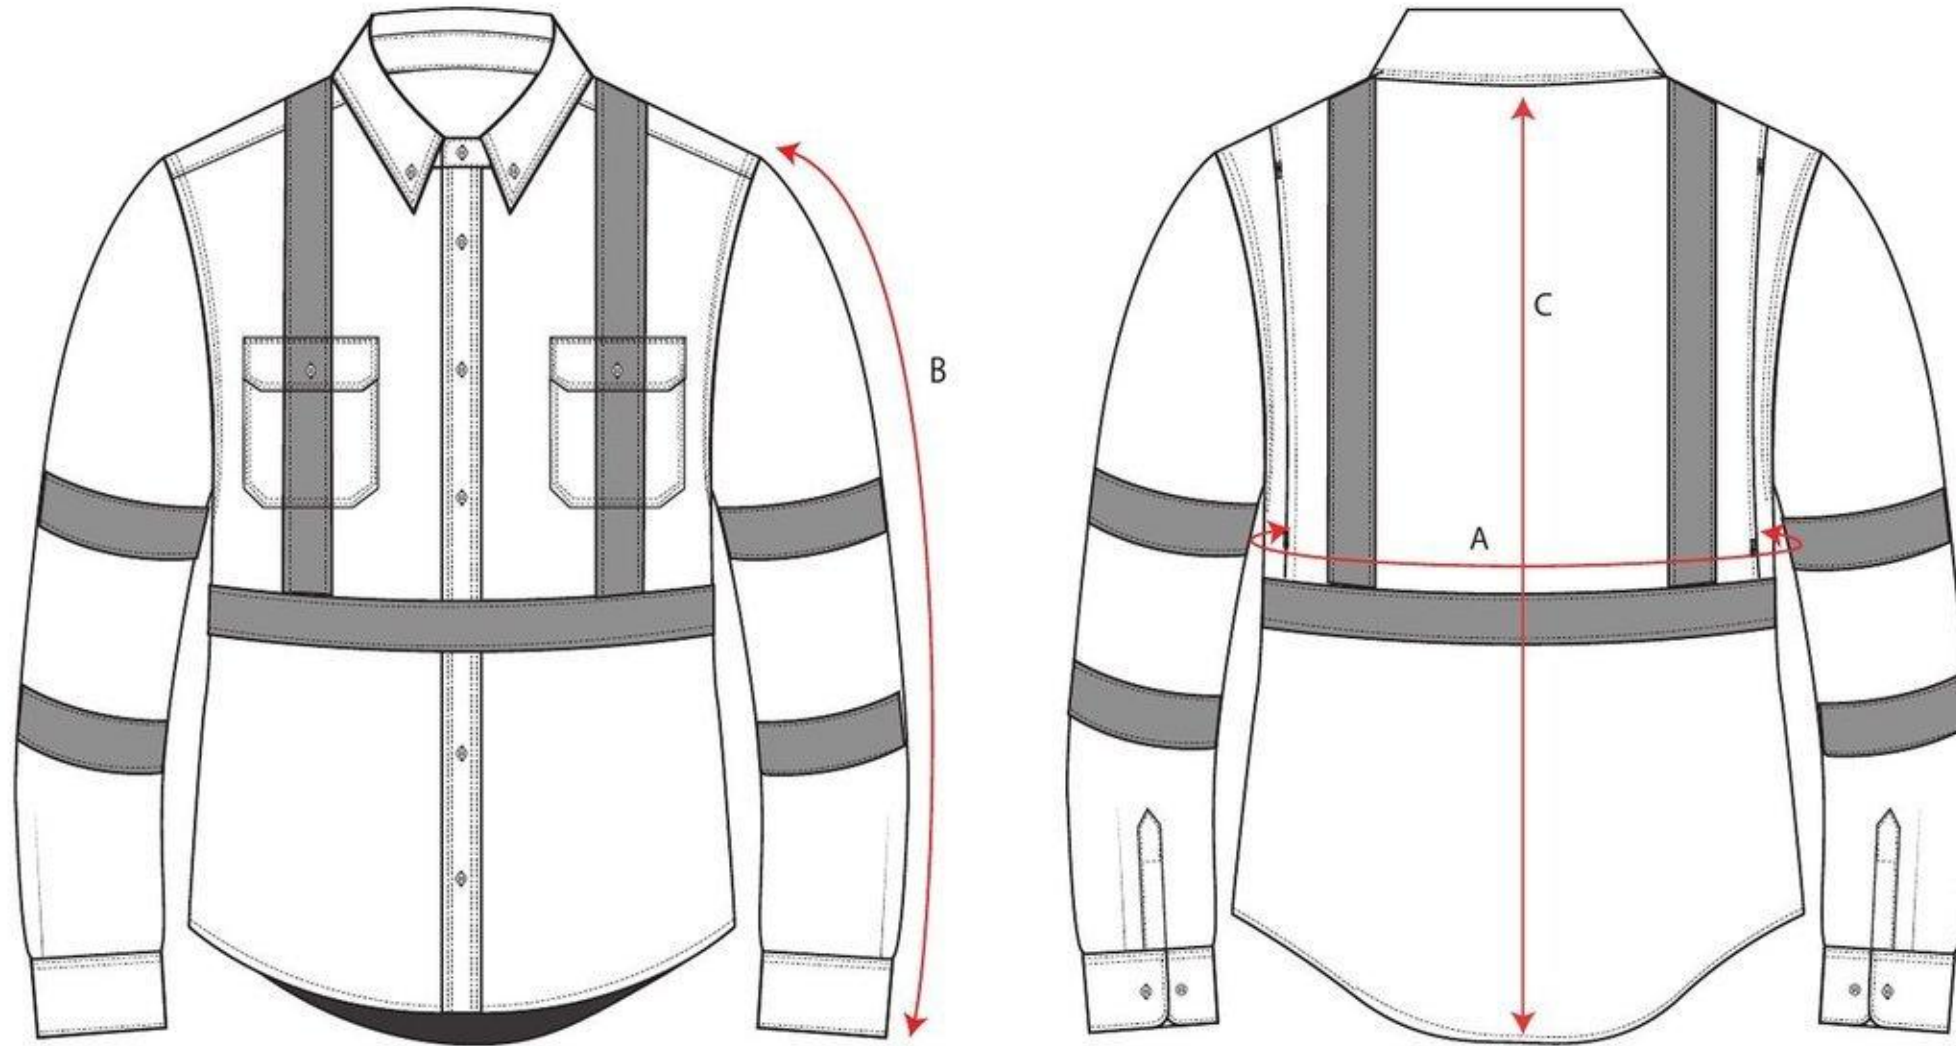

STYLE NO: FR95

DESCRIPTION: BIZFLAME 88/12 FR, HI-VIS SHIRT

Body Metric (cms)			92-96	100-104	108-112	116-124	128-132	136-140	144-148	152-160	164-172	Tol
Size			SMALL	MEDIUM	LARGE	XL	XXL	3XL	4XL	5XL	6XL	PLUS
Measurement point	Details	Code										
Chest - total	2.5 cm from underarm	A	114	122	130	142	150	158	166	178	190	1
Sleeve length	Incl. Cuff	B	63.5	64	64.5	65	65.5	66	66.5	67	67.5	0.5
Body length - Back Length	from CB neck	C	84	84	84	86	86	86	86	87	88	