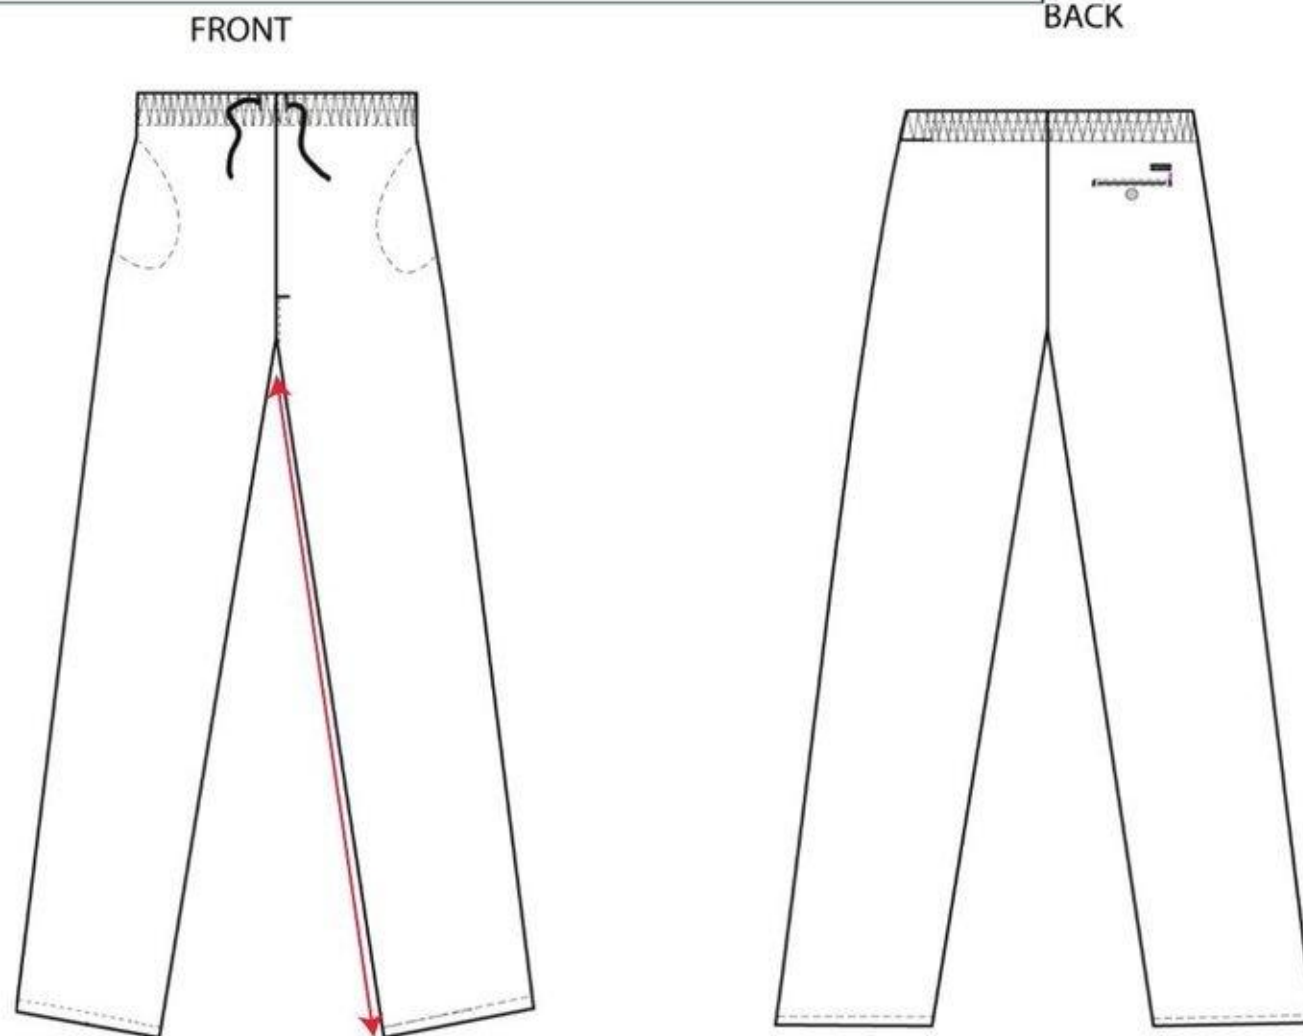

STYLE NO: **C070**

DESCRIPTION: **Chef's Drawstring Trousers**

Description	XXS	XS	S	M	L	XL	XXL	3XL	4XL
Waist Relaxed	49.00	57.00	65.00	73.00	81.00	89.00	97.00	105.00	113.00
Waist Stretched	79.00	87.00	95.00	103.00	111.00	119.00	127.00	135.00	143.00
Seat	92.00	100.00	108.00	116.00	124.00	132.00	140.00	148.00	156.00
Hem	46.00	46.00	46.00	46.00	46.00	46.00	46.00	46.00	46.00
Front Rise -incl. waistband	28.00	29.00	30.00	31.00	32.00	33.00	34.00	35.00	36.00
Back Rise - Incl. Waistband	36.50	37.50	38.50	39.50	40.50	41.50	42.50	43.50	44.50
Inner Leg Length - Short	74.00	74.00	74.00	74.00	74.00	74.00	74.00	74.00	74.00
Inner Leg Length - Regular	79.00	79.00	79.00	79.00	79.00	79.00	79.00	79.00	79.00
Inner Leg Length - Tall	84.00	84.00	84.00	84.00	84.00	84.00	84.00	84.00	84.00