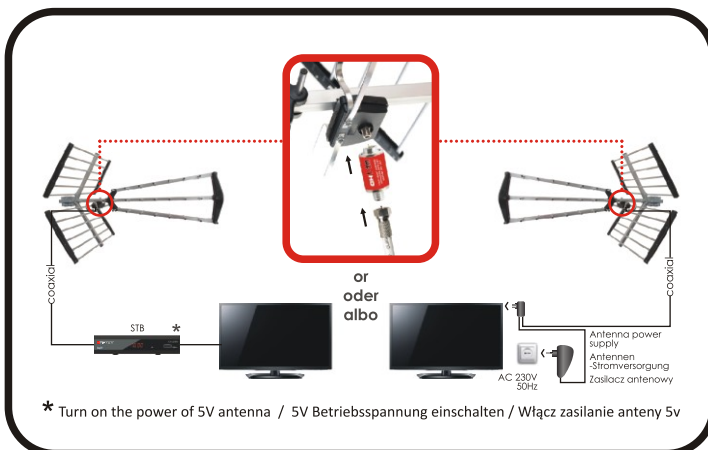

Designed in Europe. All rights reserved.
Made in P.R.O.C.