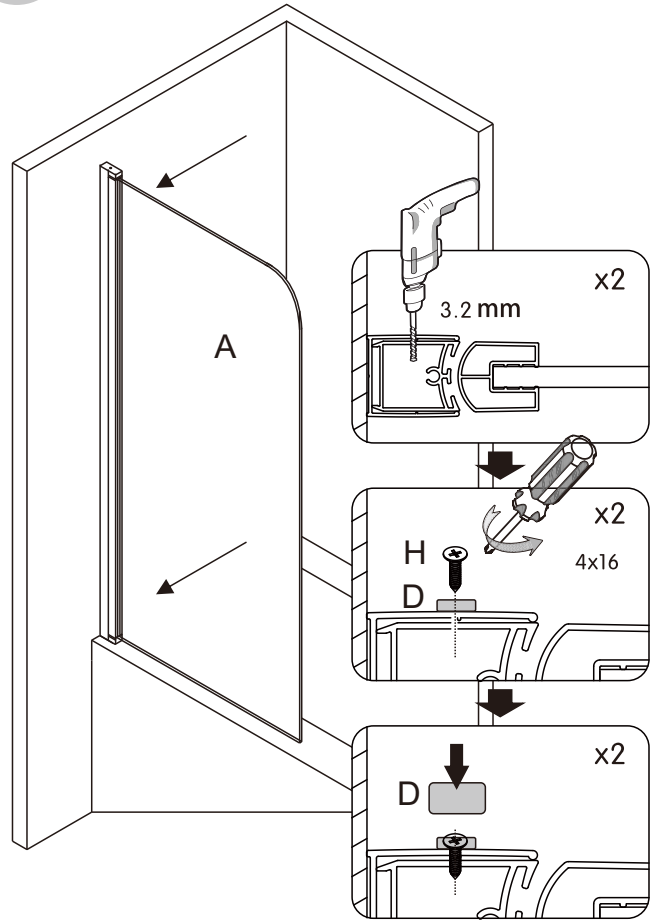

SEVANTE

INSTALLATION MANUAL

SEV-PN-080 series

TOOL PICTURE

ACCESSORY LIST

1

2

SIZE	X	A	B	C
700x1400	700-715	1367	662	647
800x1400	800-815	1367	762	747

3

4

5

6