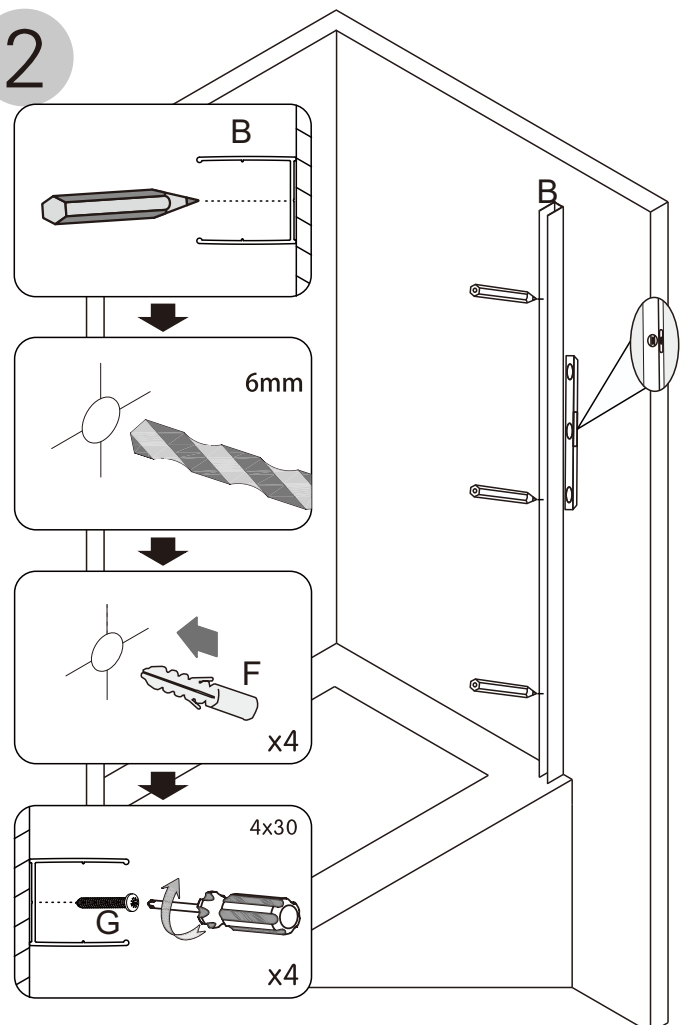

SEVANTE

INSTALLATION MANUAL

SEV-PN-080 series

TOOL PICTURE

ACCESSORY LIST

1

2

SIZE	X	A	B	C
700x1400	700-715	1367	662	647
800x1400	800-815	1367	762	747