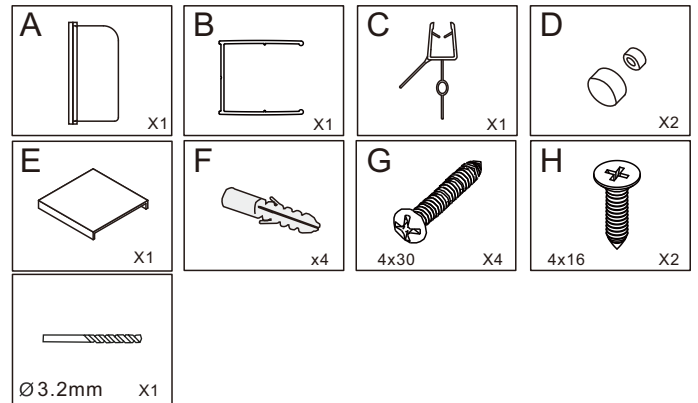

SEVANTE

INSTALLATION MANUAL

SEV-PN-080 series

TOOL PICTURE

ACCESSORY LIST

1

2

SIZE	X	A	B	C
700x1400	700-715	1367	662	647
800x1400	800-815	1367	762	747