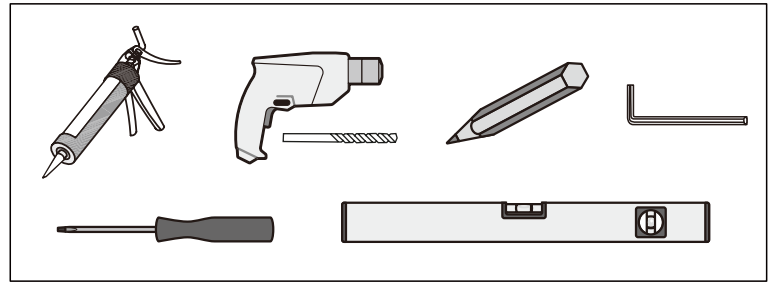

SEVANTE

INSTALLATION MANUAL

SEV-PN-080 series

TOOL PICTURE

ACCESSORY LIST

1

2

SIZE	X	A	B	C
700x1400	700-715	1367	662	647
800x1400	800-815	1367	762	747