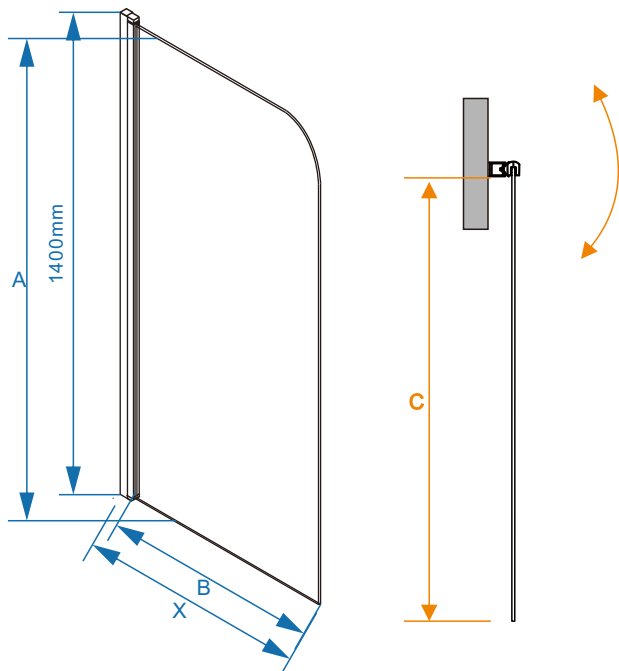

SEVANTE

INSTALLATION MANUAL

SEV-PN-080 series

TOOL PICTURE

ACCESSORY LIST

1

2

SIZE	X	A	B	C
700x1400	700-715	1367	662	647
800x1400	800-815	1367	762	747