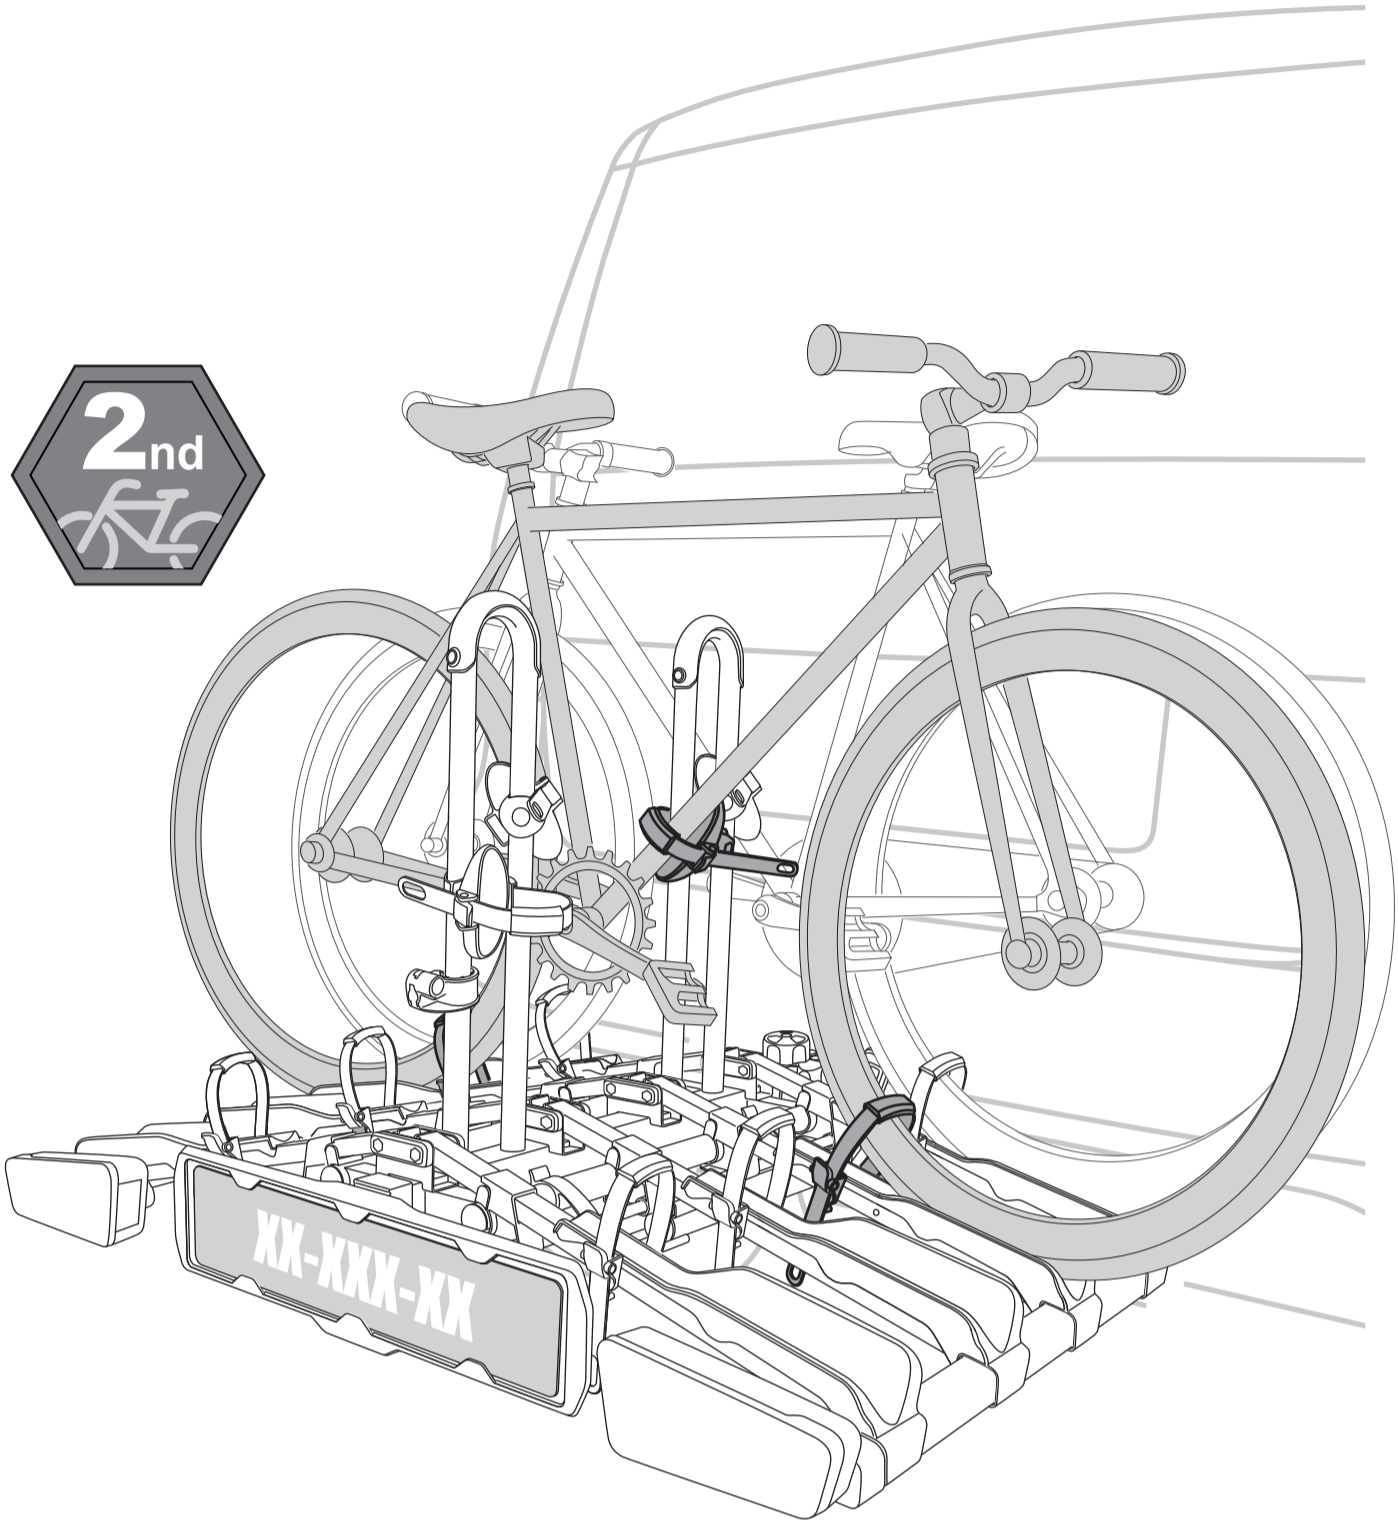

4 3/4" (12cm)

CHECK!

7

8

9

13-pin

7-pin flat AUSTRALIA / NZ

STEP 12.