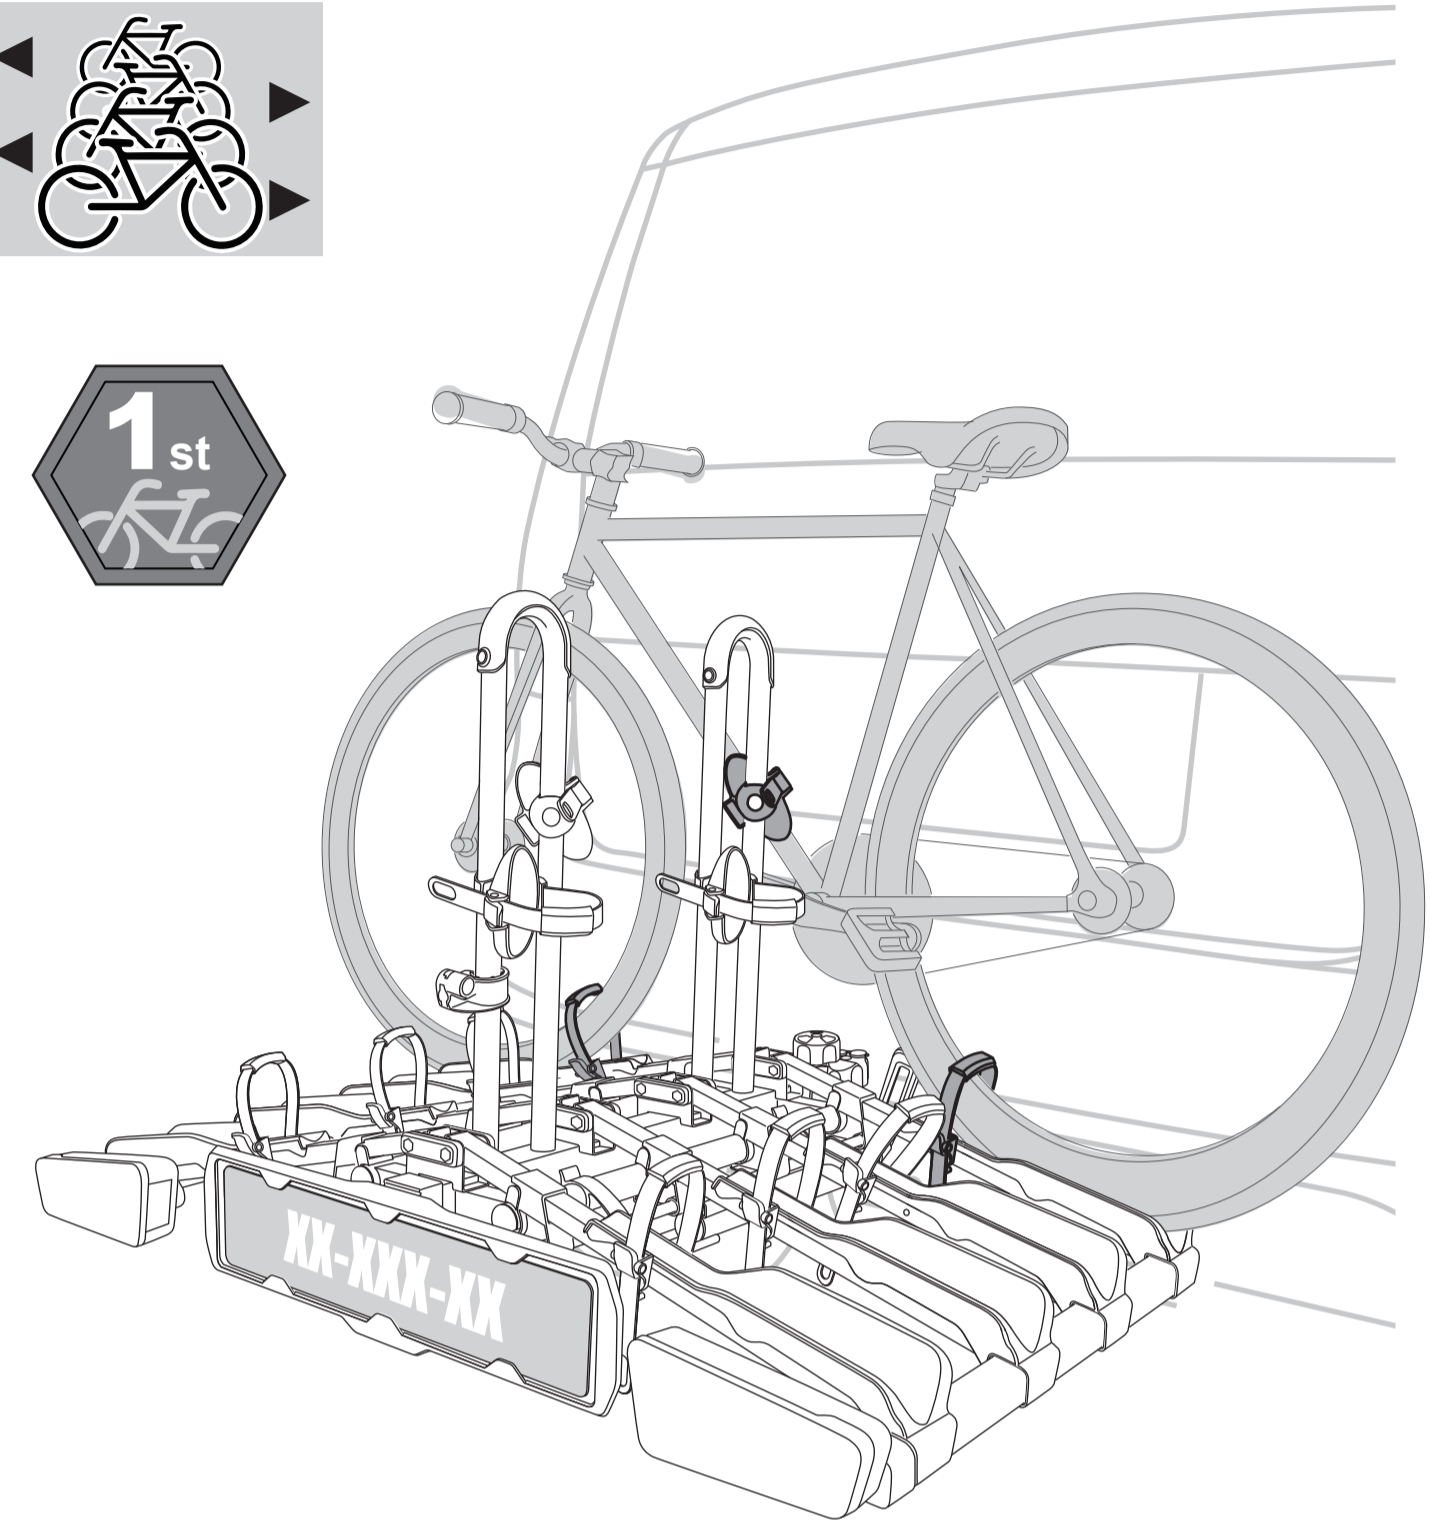

STEP 10. click

Denmark only 504x120mm

x8

* This tool is not included.

maintenance oil

STEP 11.

5 5Nm

6 MAX 37.5Kg (82.5Lbs)

4 3/4" (12cm)

CHECK!

7

8

9

13-pin

7-pin flat AUSTRALIA / NZ

STEP 12.