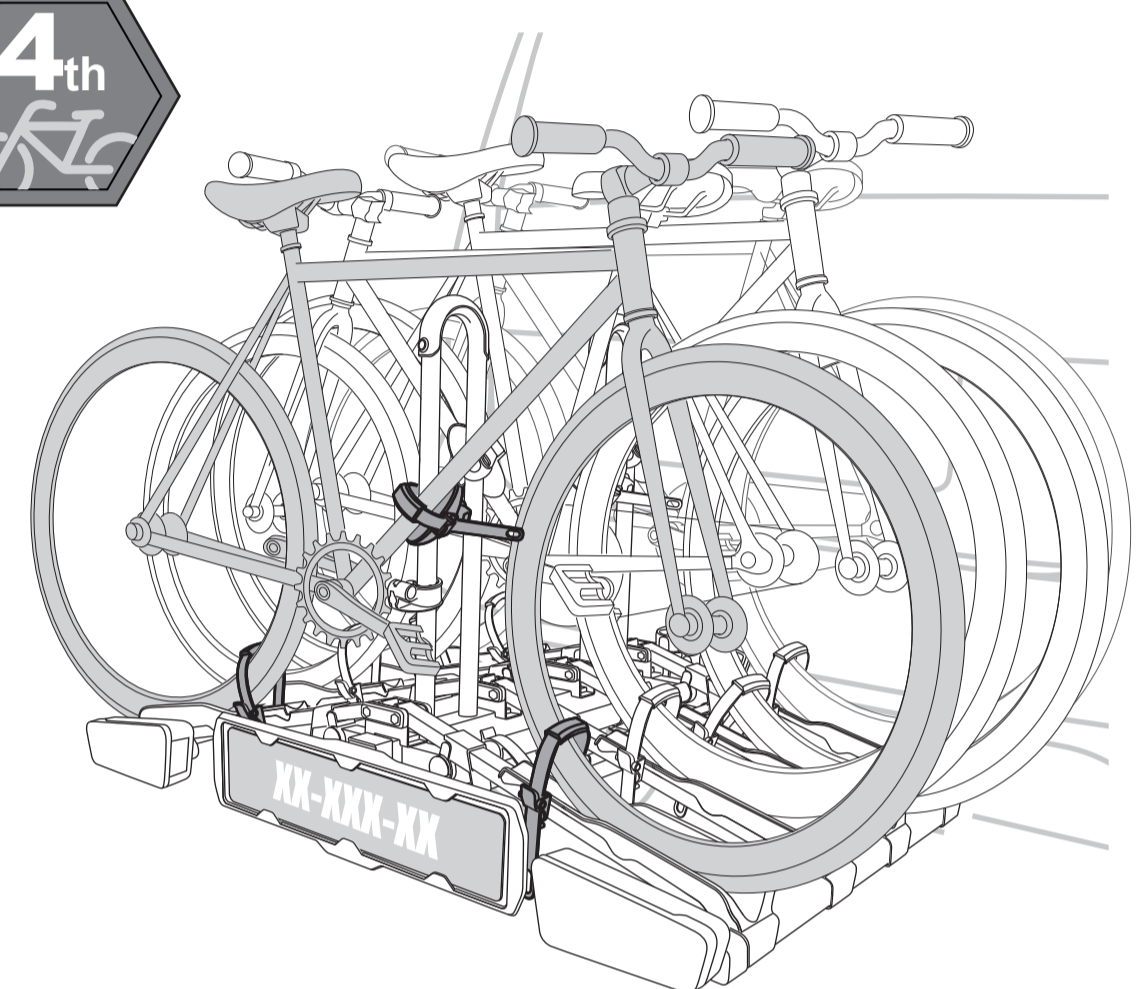

4 3/4" (12cm)

CHECK!

7

8

9

13-pin

7-pin flat AUSTRALIA / NZ

STEP 12.