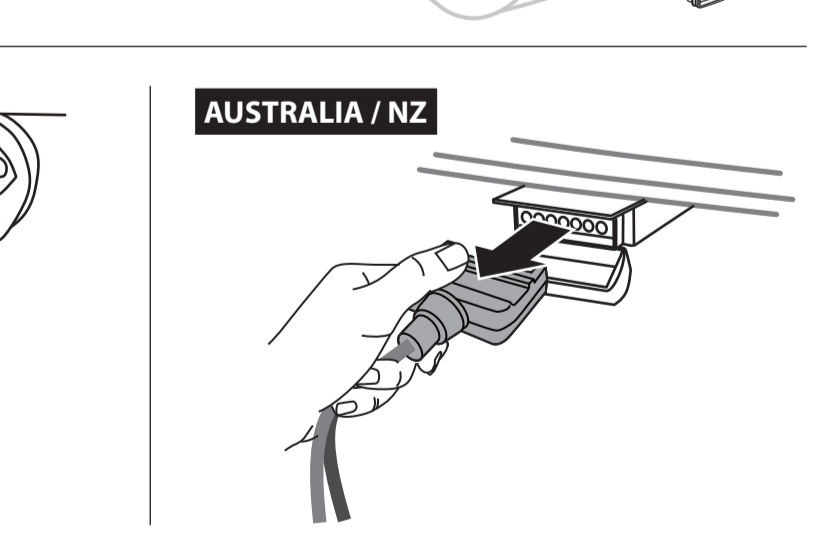

4 3/4" (12cm)

CHECK!

7

8

9

13-pin

7-pin flat AUSTRALIA / NZ

STEP 12.

STEP 13.

STEP 14.

STEP 15.

STEP 16.

Unitrailer Sp. z o.o.
Address: ul. Budowlana 30, 20-469 Lublin, Poland
Email: sklep@interpack.eu; gsm@unitrailer.com
Website: www.interpack.eu; www.unitrailer.com
Manufacturer: King Rack Industrial Co., Ltd.
Address: No. 152, Shunfan Rd., Dajia Dist.,
Taichung City 437, Taiwan (R.O.C.).
Importer: Unitrailer Sp. z o.o.