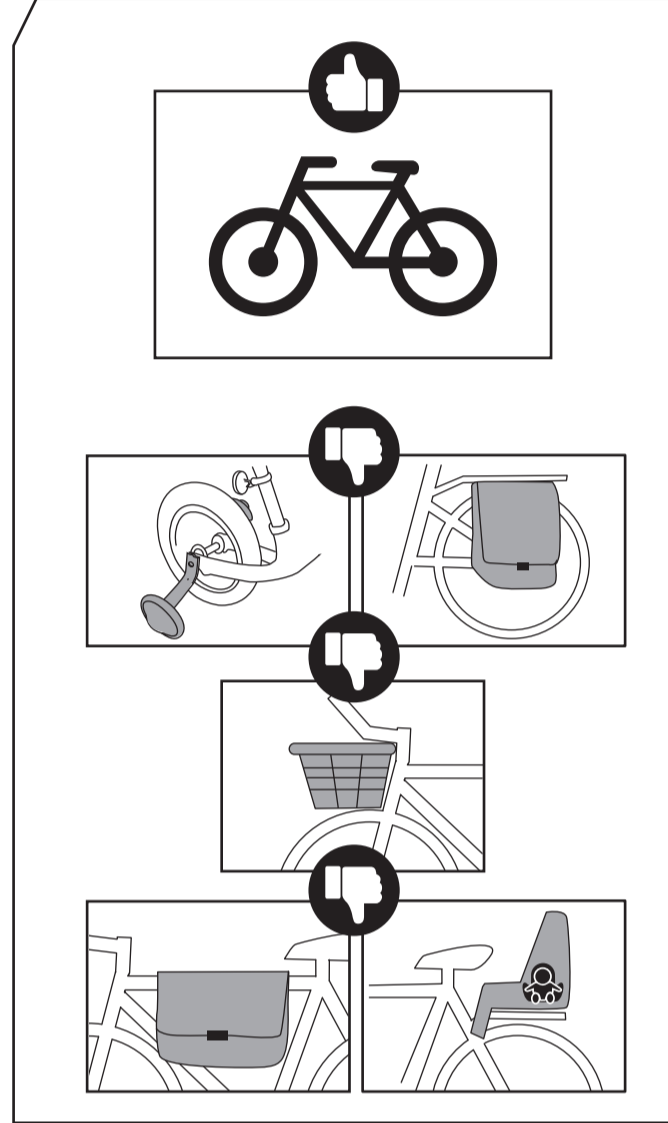

INTERPACK

SPIDER 4

Max	Weight	Capacity
50 kg	19.8 kg	30.2 kg
60 kg		40.2 kg
70 kg		50.2 kg
>80 kg		MAX 60 kg

Made in Taiwan

MAX 60KG

1 ≤ 20 kg	2 ≤ 20 kg
4 x 15kg	3 + 4 ≤ 20 kg

Max 3 1/4"

Wheel base

26" Tire diameter	29" Tire diameter
MAX 120.6cm(47.5")	MAX 122.6cm(48.3")

Warning: Keep away from heat.

ACCESSORIES (NOT INCLUDED)

CONNECTOR

13 to 7pin

13-pin + 7-pin

STEP 1. L&R

STEP 2. L R

STEP 3. L&R

STEP 4. L&R

STEP 5. L&R

STEP 6. L&R

Tool

STEP 7.

STEP 8. L&R

STEP 9.