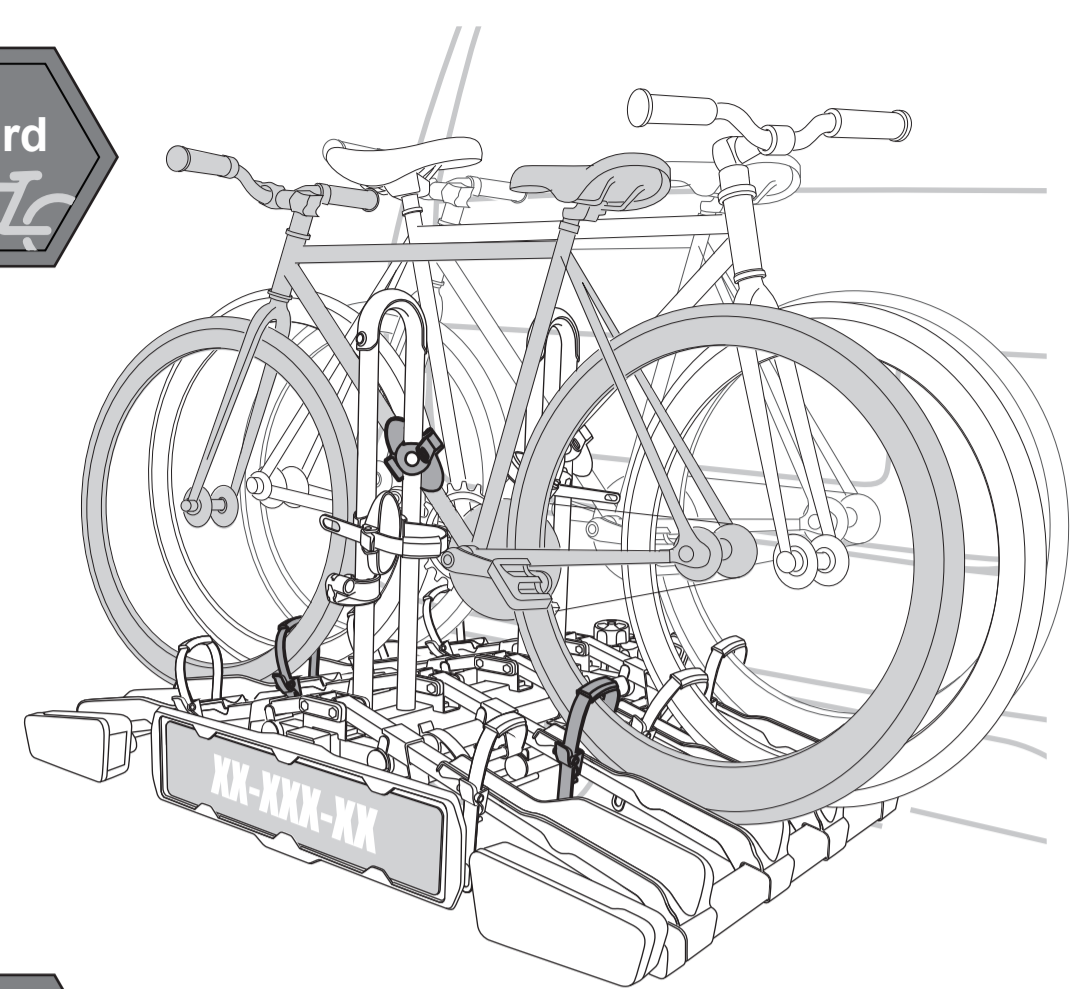

4 3/4" (12cm)

CHECK!

7

8

9

13-pin

7-pin flat AUSTRALIA / NZ

STEP 12.