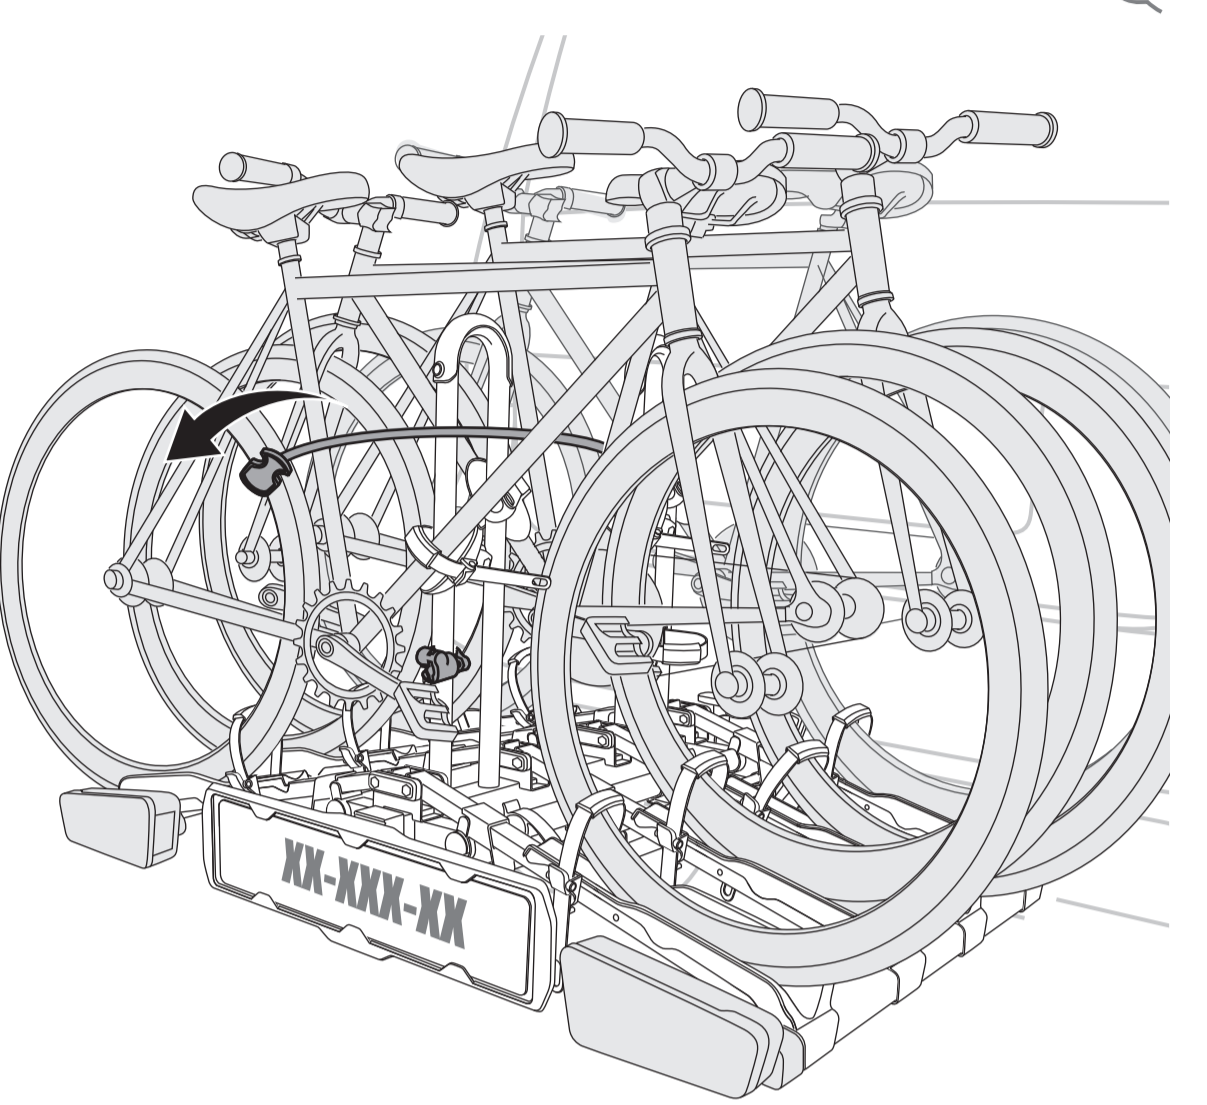

STEP 12.

STEP 13.

STEP 14.

STEP 15.

STEP 16.

Unitrailer Sp. z o.o.
Address: ul. Budowlana 30, 20-469 Lublin, Poland
Email: sklep@interpack.eu; gsm@unitrailer.com
Website: www.interpack.eu; www.unitrailer.com
Manufacturer: King Rack Industrial Co., Ltd.
Address: No. 152, Shunfan Rd., Dajia Dist.,
Taichung City 437, Taiwan (R.O.C.).
Importer: Unitrailer Sp. z o.o.