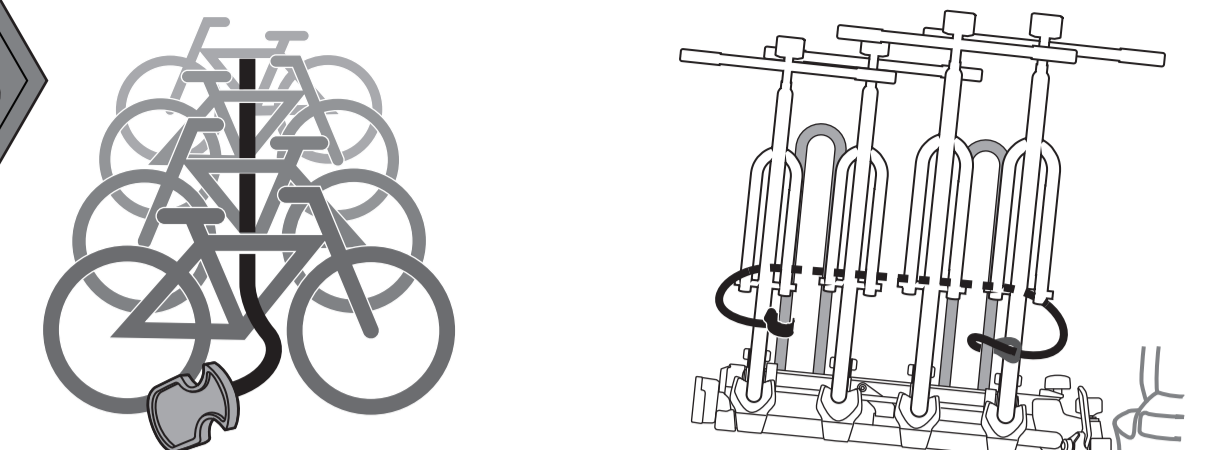

STEP 12.

STEP 13.

STEP 14.

STEP 15.

STEP 16.

Unitrailer Sp. z o.o.
Address: ul. Budowlana 30, 20-469 Lublin, Poland
Email: sklep@interpack.eu; gsm@unitrailer.com
Website: www.interpack.eu; www.unitrailer.com
Manufacturer: King Rack Industrial Co., Ltd.
Address: No. 152, Shunfan Rd., Dajia Dist.,
Taichung City 437, Taiwan (R.O.C.).
Importer: Unitrailer Sp. z o.o.