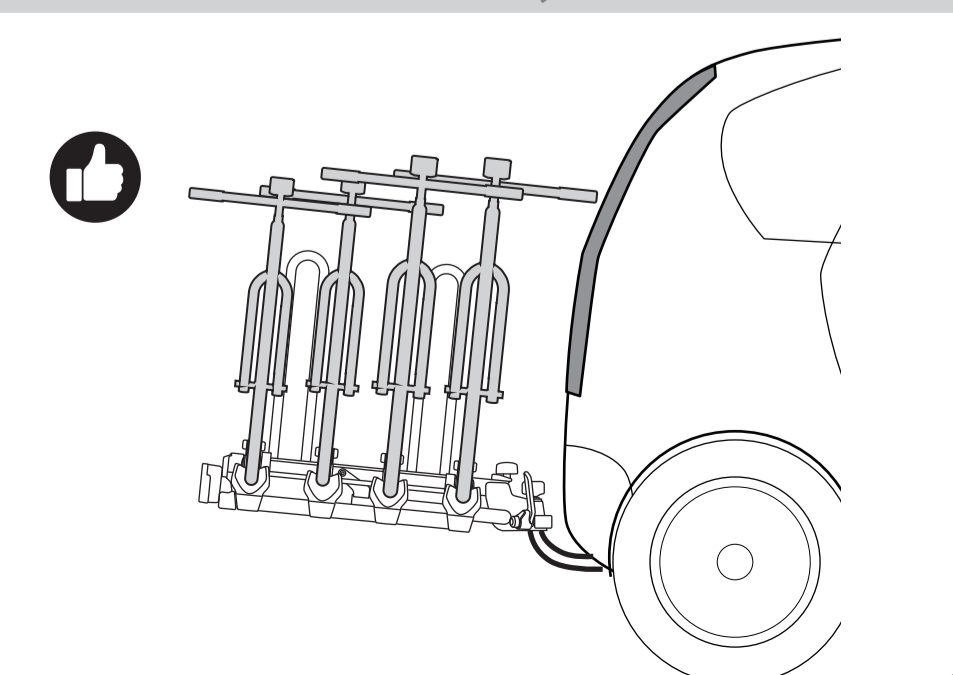

STEP 12.

STEP 13.

STEP 14.

STEP 15.

STEP 16.

Unitrailer Sp. z o.o.
Address: ul. Budowlana 30, 20-469 Lublin, Poland
Email: sklep@interpack.eu; gsm@unitrailer.com
Website: www.interpack.eu; www.unitrailer.com
Manufacturer: King Rack Industrial Co., Ltd.
Address: No. 152, Shunfan Rd., Dajia Dist.,
Taichung City 437, Taiwan (R.O.C.).
Importer: Unitrailer Sp. z o.o.